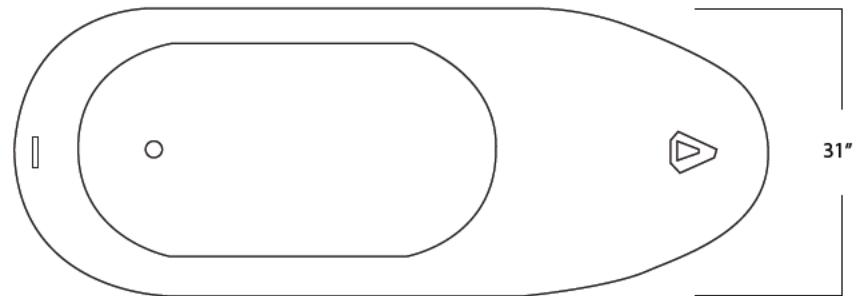

ANZZI™

GALA

Freestanding Bathtub

FT-AZ217, FT-AZ218, FT-AZ219

FT-AZ220

Dimensions:

80" L x 31" W x 60" H

Weight: 150 lb.

Material: LUCITE Acrylic

Capacity: 65 gal

For more information visit

www.ANZZI.com or call

1-844-44-ANZZI

Perfection is our Tradition™