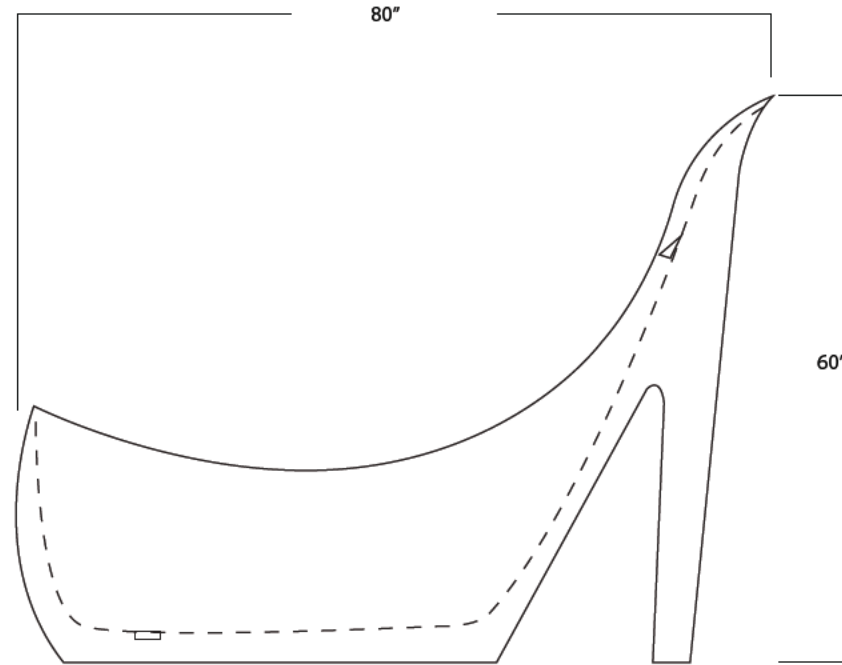

ANZZI™

GALA

Freestanding Bathtub

FT-AZ217, FT-AZ218, FT-AZ219

FT-AZ220

Dimensions:

80" L x 31" W x 60" H

Weight: 150 lb.

Material: LUCITE Acrylic

Capacity: 65 gal

For more information visit

www.ANZZI.com or call

1-844-44-ANZZI

Perfection is our Tradition™