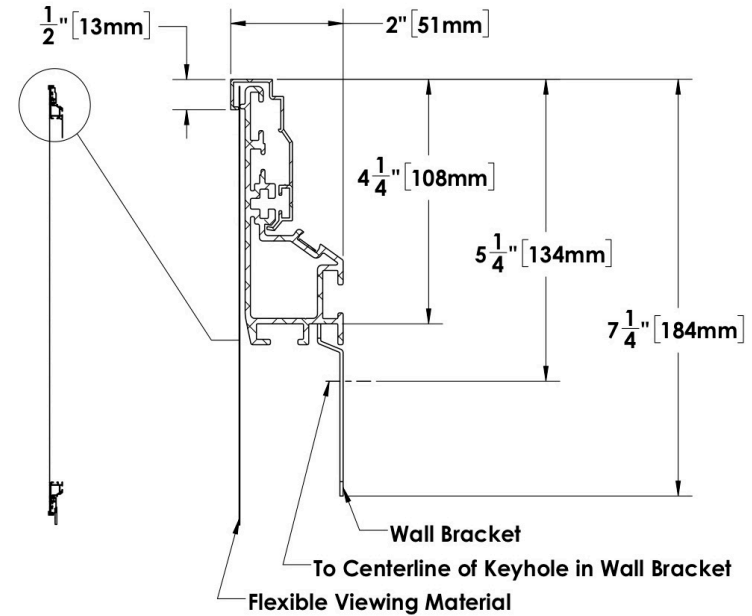

Measurements			Shipping Dims		Options
Diagonal	A	110.0000"	Ship Length	103"	Bezel Color: Black
Width	B	95.8750"	Ship Width	13"	Assembly Option: Un-assembled
Height	C	53.9375"	Ship Height	13"	Number of Mounting Brackets: 2
Total Width	D	97.0625"	Ship Weight	70 lbs.	Mount Style: Wall
Max Height	E	55.1250"			Crate: No
					LED Backlighting: None