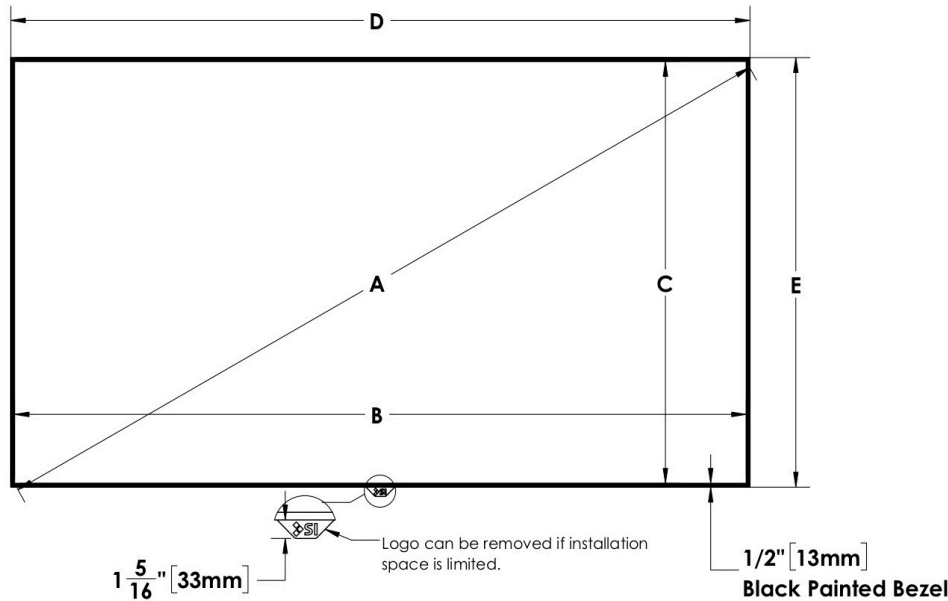

Measurements			Shipping Dims		Options
Diagonal	A	110.0000"	Ship Length	103"	Bezel Color: Black
Width	B	95.8750"	Ship Width	13"	Assembly Option: Un-assembled
Height	C	53.9375"	Ship Height	13"	Number of Mounting Brackets: 2
Total Width	D	97.0625"	Ship Weight	70 lbs.	Mount Style: Wall
Max Height	E	55.1250"			Crate: No
					LED Backlighting: None