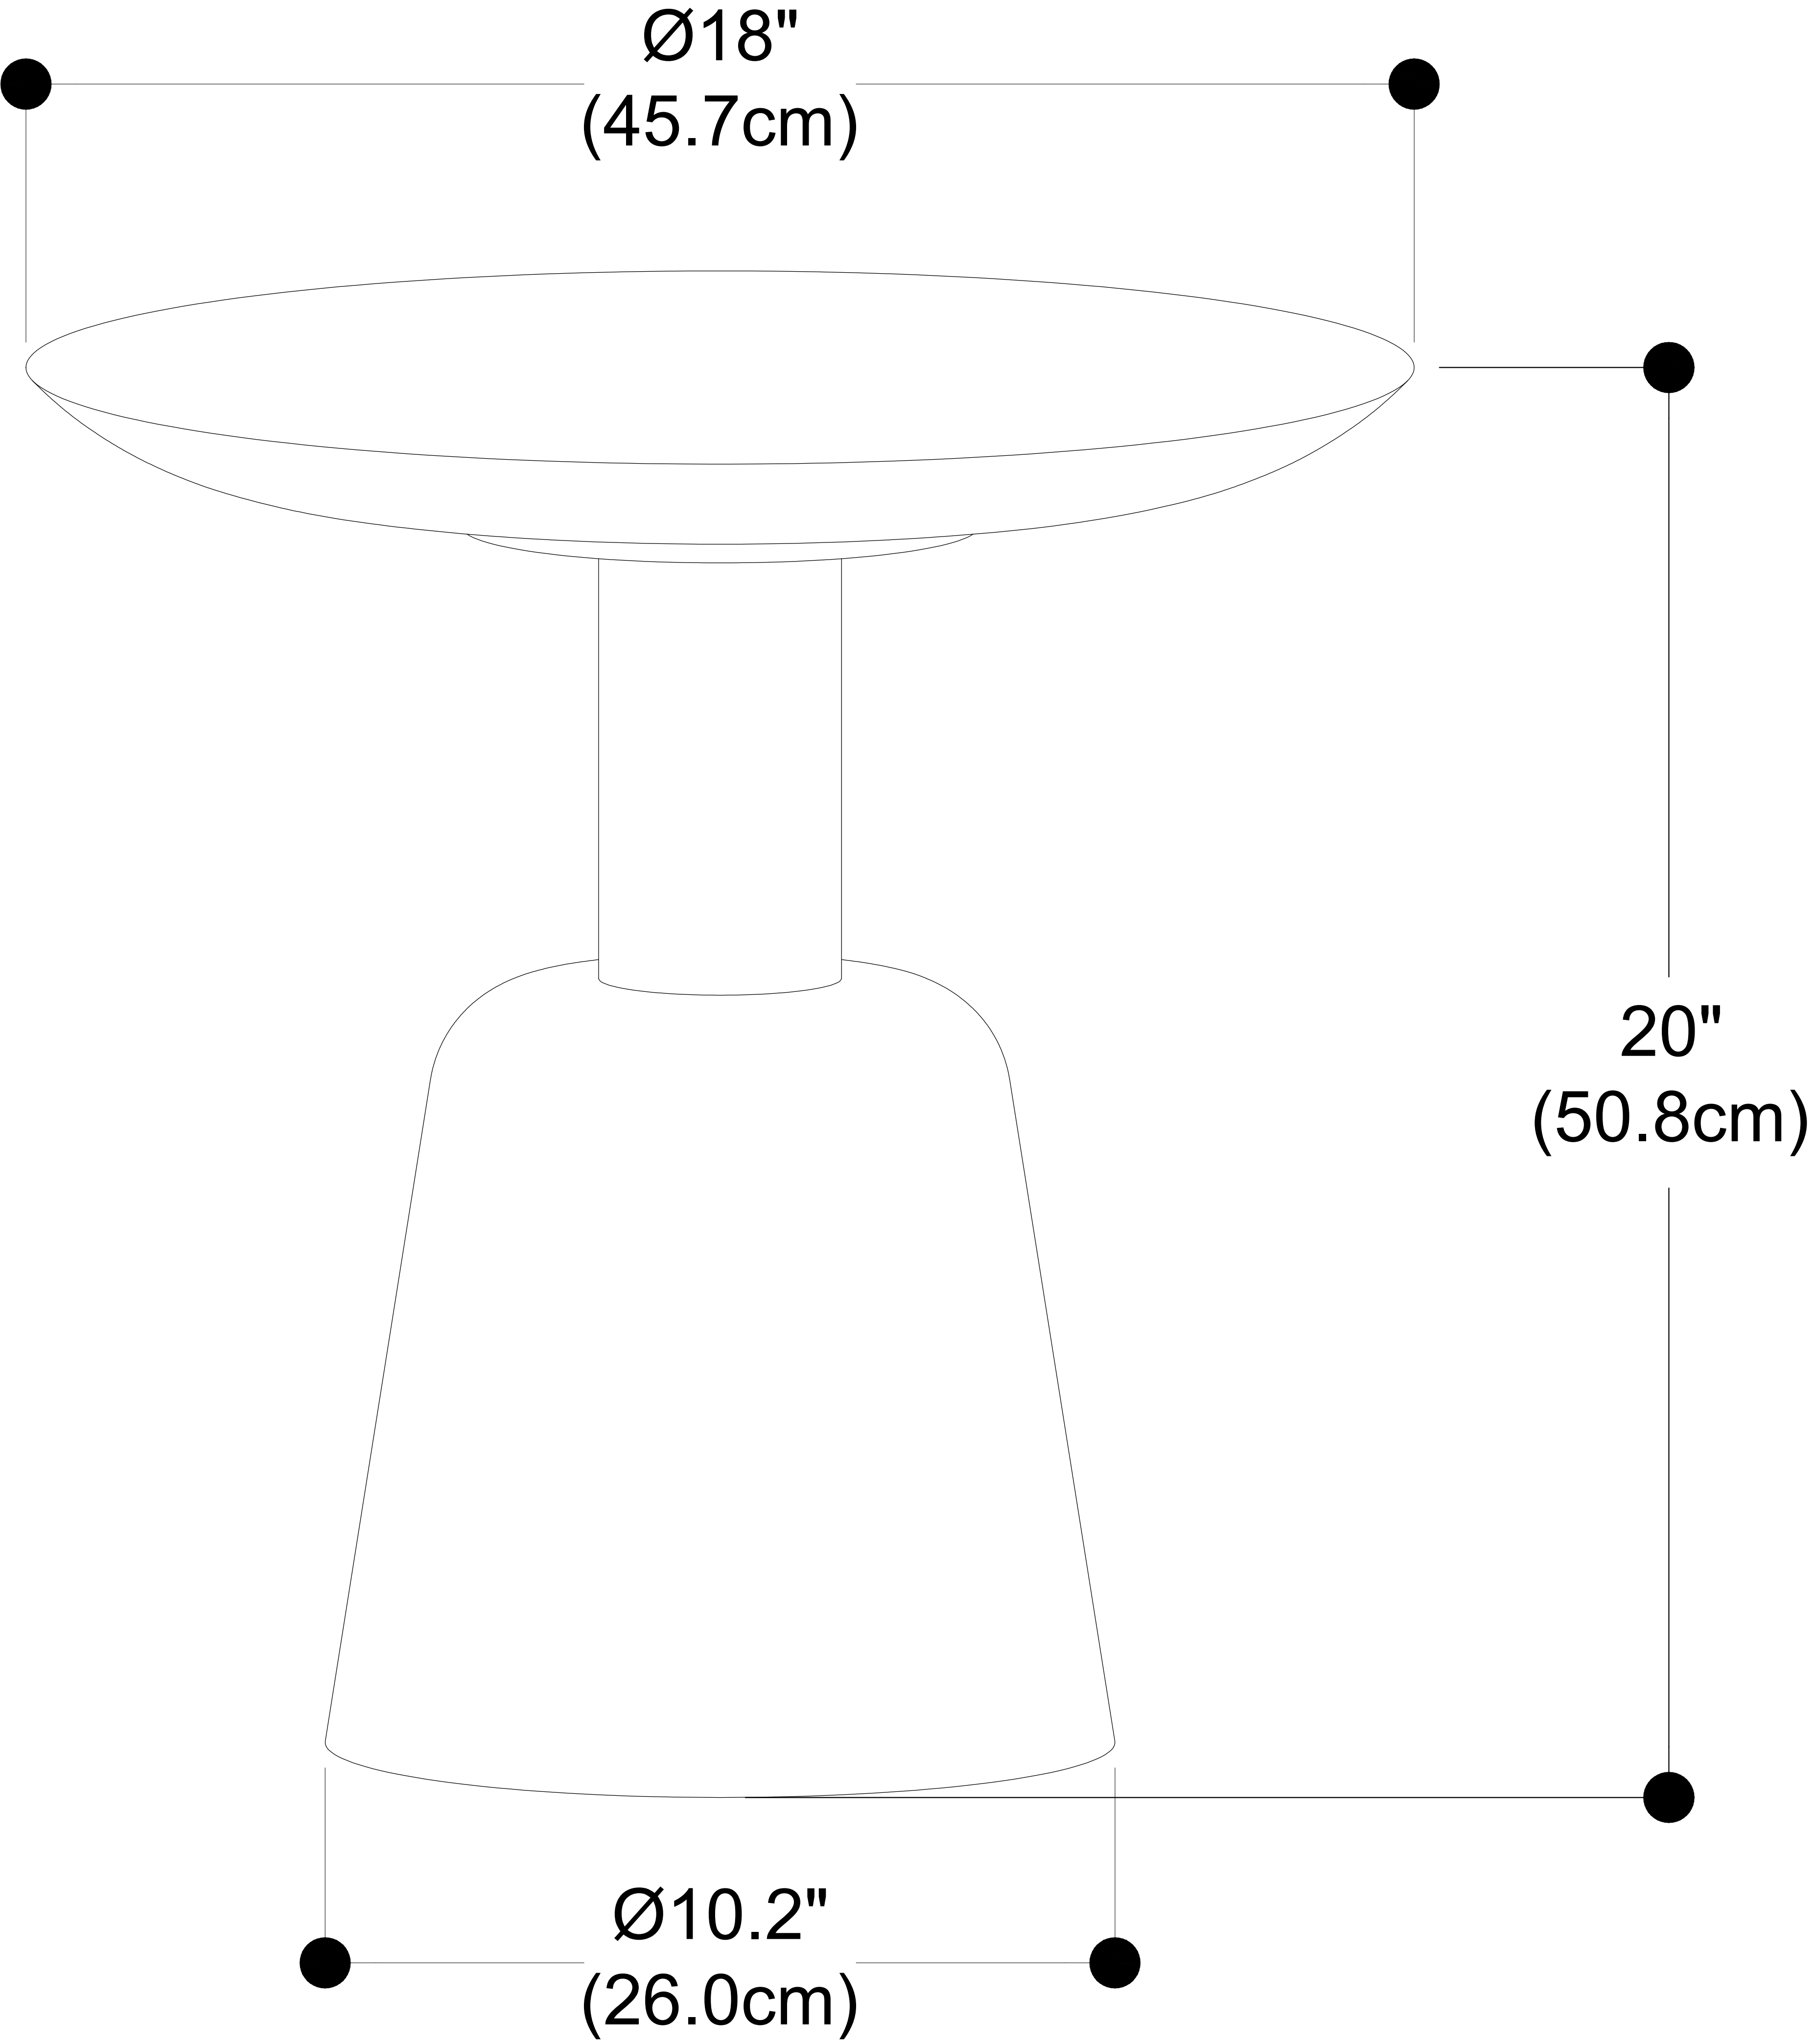

Finchley Side Table

Net Weight: 14.19 lbs / 6.44 Kgs