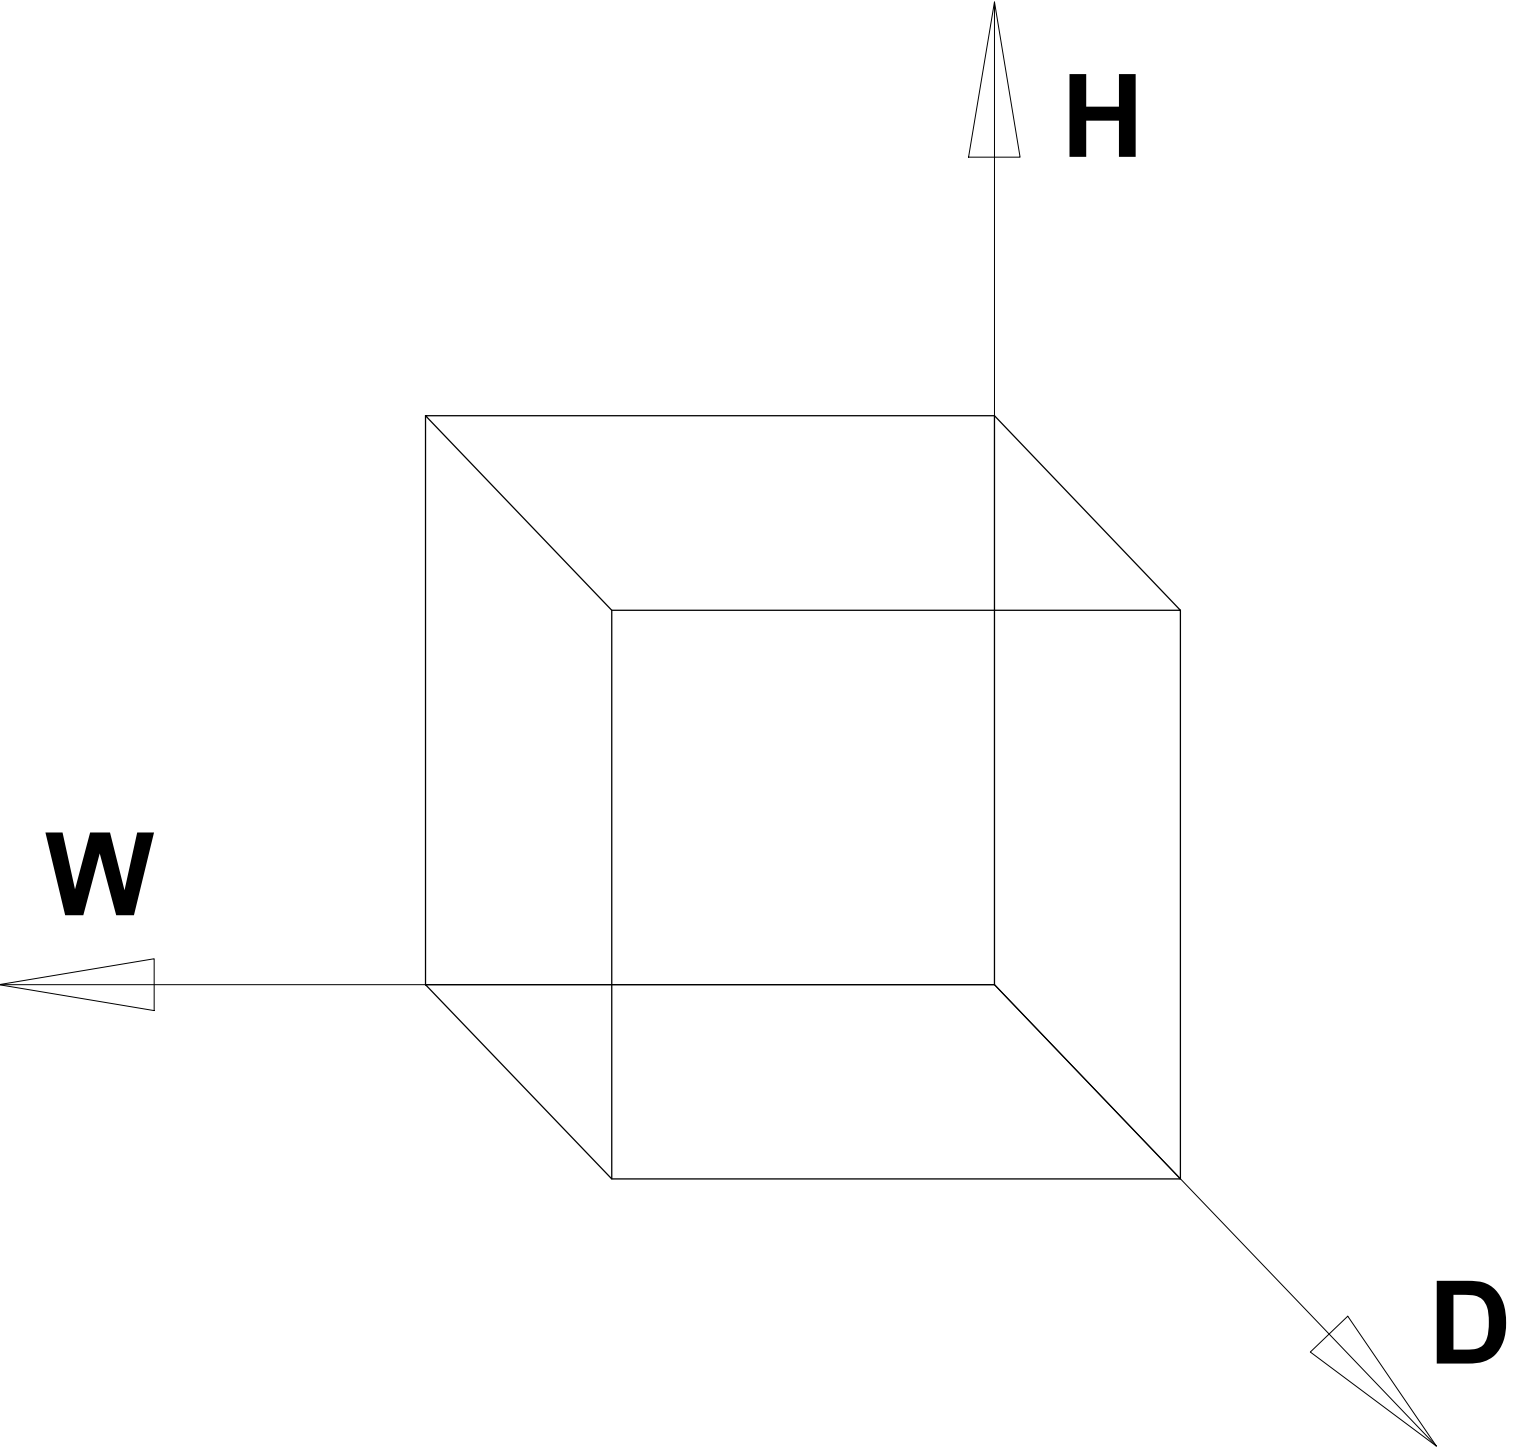

Finchley Side Table

Net Weight: 14.19 lbs / 6.44 Kgs