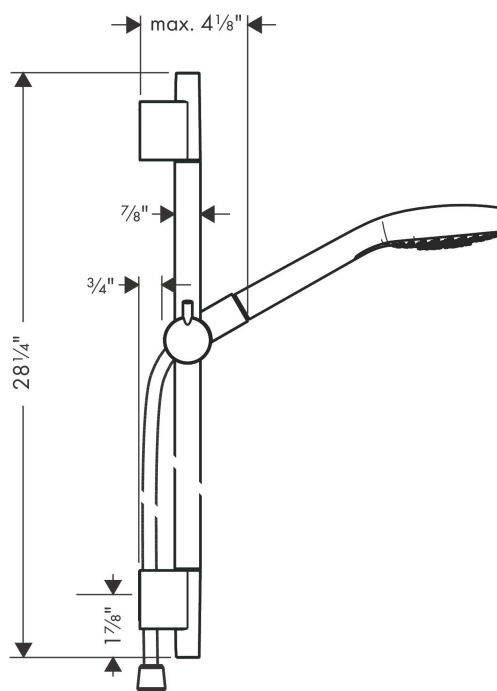

Brand	hansgrohe
Art. Name	Croma Select S Wallbar Set 110 3-Jet 24", 1.75 GPM US
Art. Nr.	04940820
Surface	brushed nickel
Pos.	1

Product Picture

Drawing

Technology

Features

- Consists of: Handshower, Wallbar, Handshower hose
- Spray modes: SoftRain, IntenseRain, Pulsating Massage
- Select button for comfortable alternation of spray modes
- Angle-adjustable holder pivots left and right, slides easily and locks in place
- Flow: 1.75 GPM (6.6 L/Min)
- Shower bar diameter: 22 mm
- wall mounted: Fastens with screws