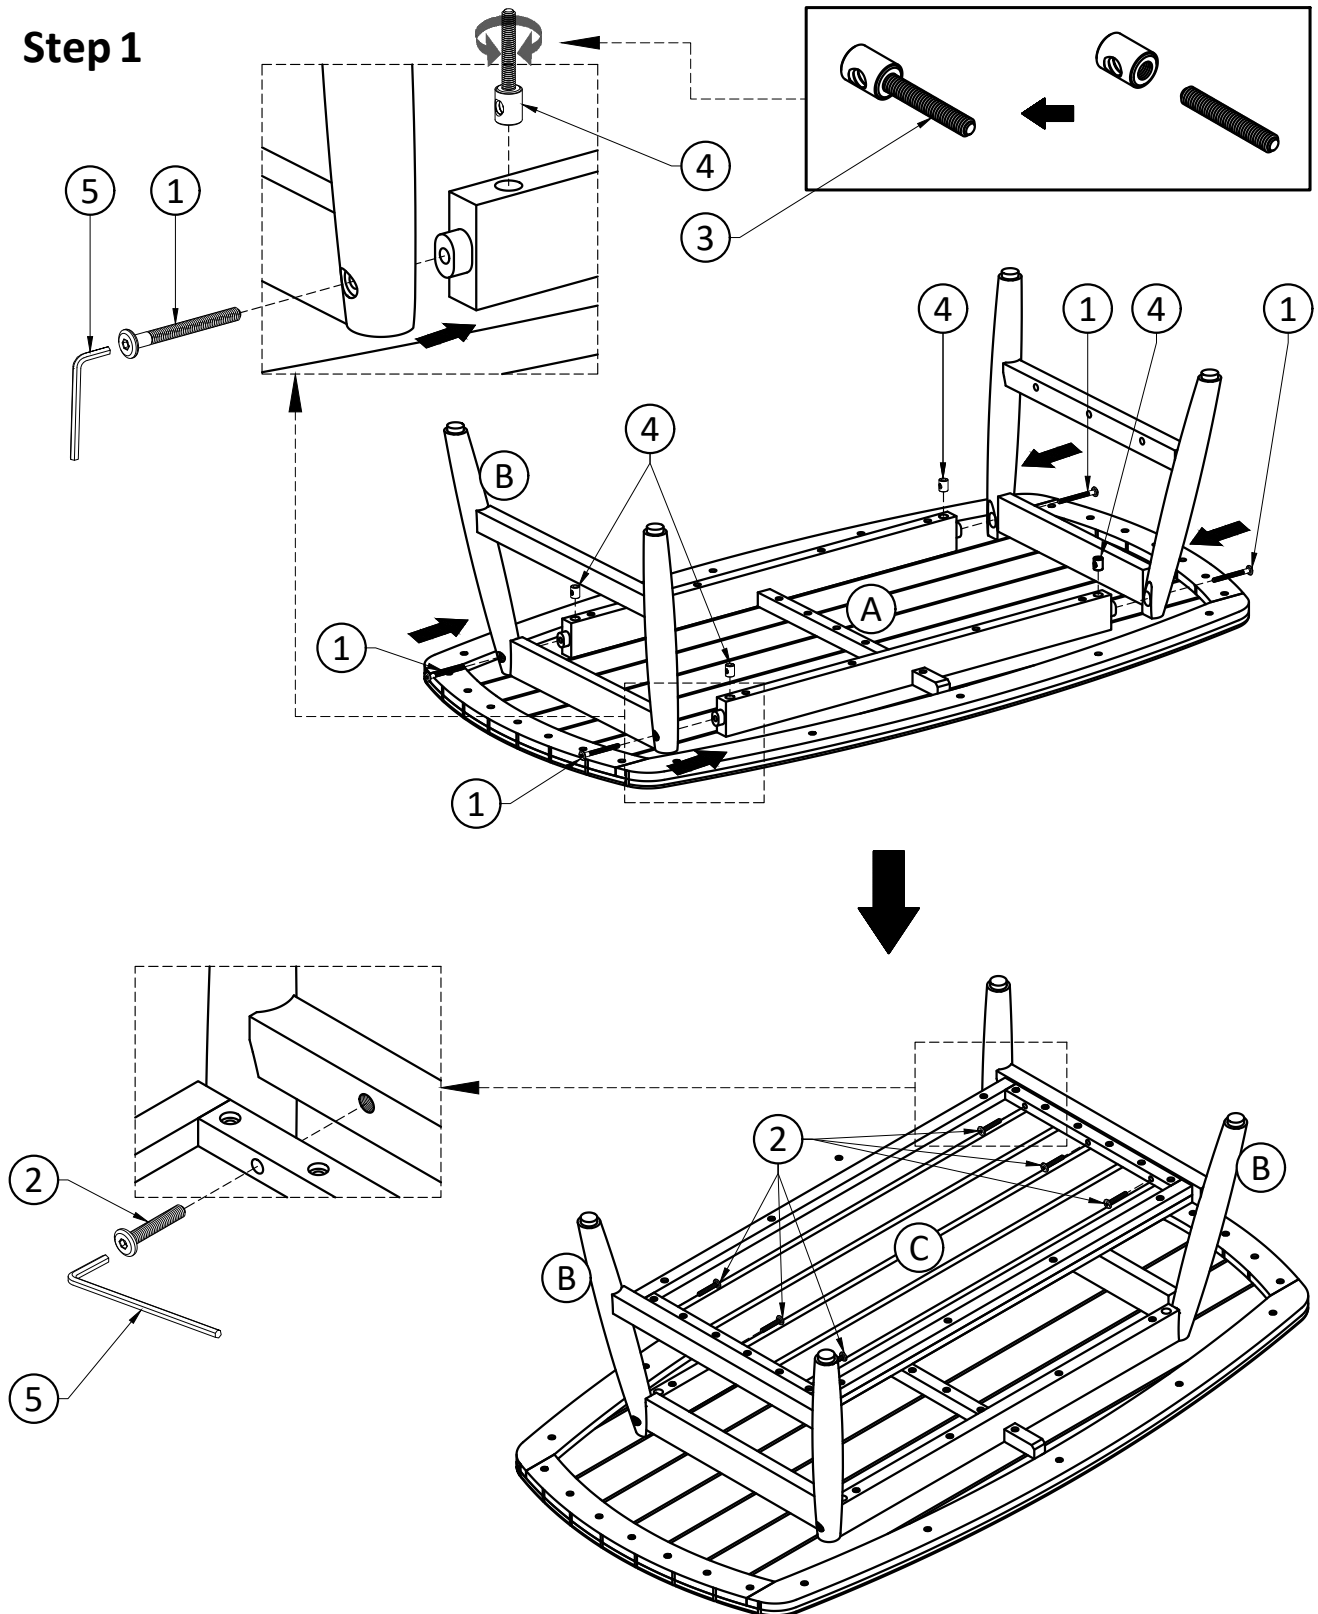

3

BOLT
M6 X 40 mm
QTY 1

4

CROSS NUT
M6
QTY 4

5

ALLEN KEY
QTY 1

Step 1

1. Align guide holes on Table Top (A) with slot on of each Leg (B) and attach Legs (B) to Table Top (A).
2. Insert Cross Nuts (4) into guide holes in Table Top (A) with the slot facing out. Use the bolt already attached and turn it to align with the Bolts (1).
3. Use six Bolts (2) to attach Shelf (C) through guide holes from Shelf (C) to Legs (B).
4. Use Allen Key (5) to tighten Bolts. Do not over-tighten.