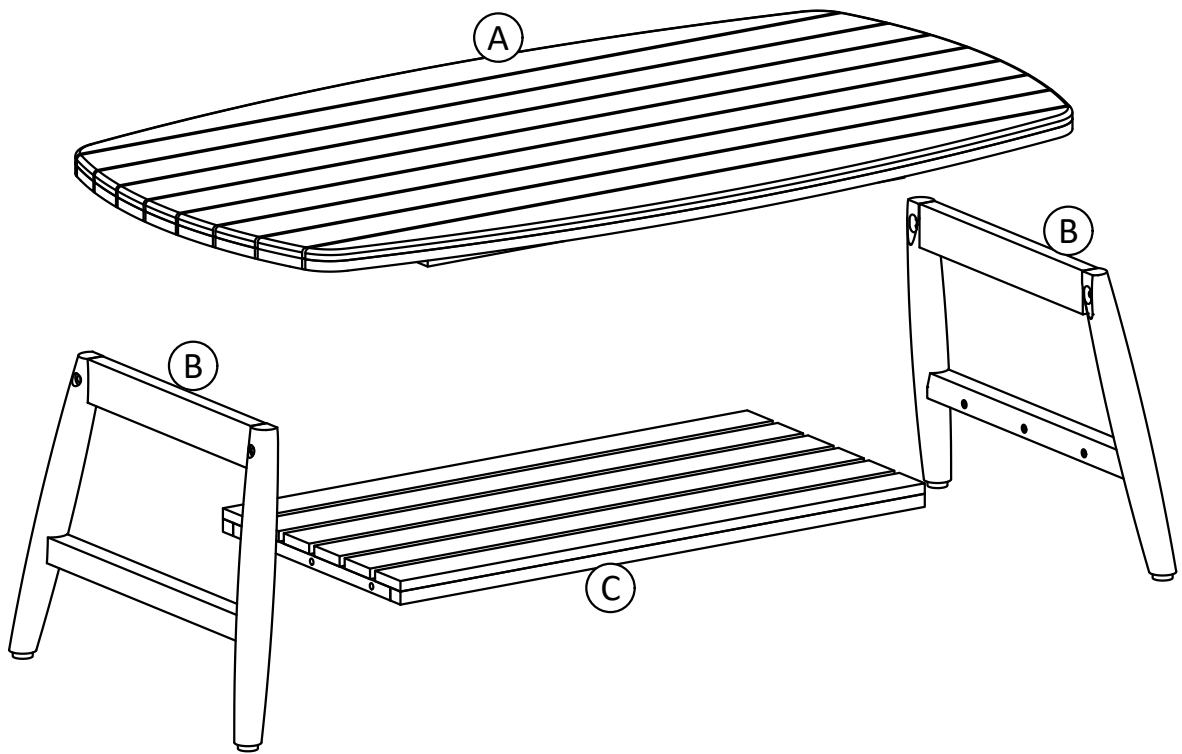

3

BOLT
M6 X 40 mm
QTY 1

4

CROSS NUT
M6
QTY 4

5

ALLEN KEY
QTY 1

Step 1

1. Align guide holes on Table Top (A) with slot on of each Leg (B) and attach Legs (B) to Table Top (A).
2. Insert Cross Nuts (4) into guide holes in Table Top (A) with the slot facing out. Use the bolt already attached and turn it to align with the Bolts (1).
3. Use six Bolts (2) to attach Shelf (C) through guide holes from Shelf (C) to Legs (B).
4. Use Allen Key (5) to tighten Bolts. Do not over-tighten.