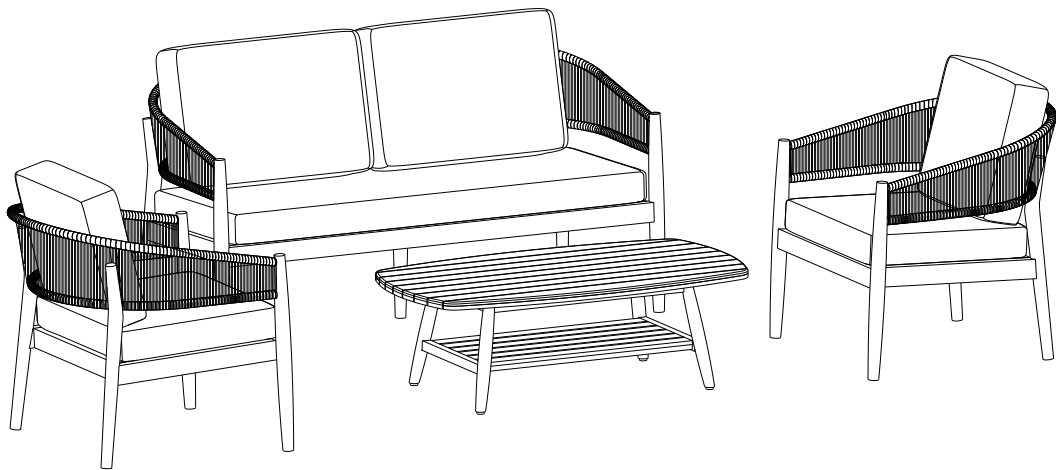

SIMPLIHOME®

Bayshore / Isla / Wrenley

4 Piece Outdoor Conversation Set

MODEL # AXCPTCON4-BAY

brooklyn + max™ 

Wynden+Hall™
HOME DECOR

SIMPLIHOME®

Great quality is a right.