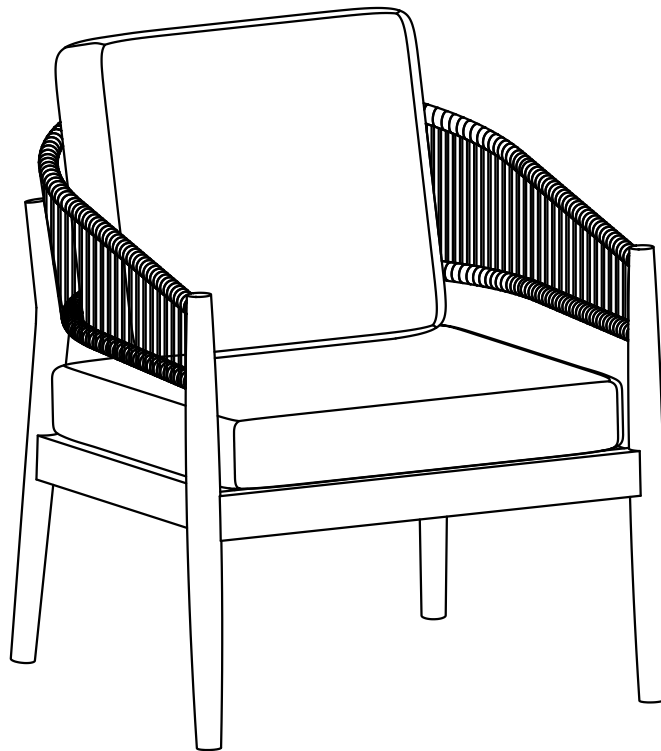

SIMPLIHOME

Bayshore / Isla / Wrenley

Outdoor Conversation Chair

Model # AXCPTCCH-BAY