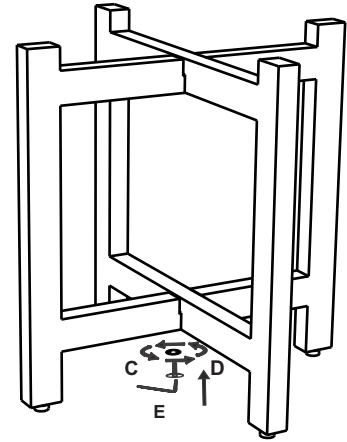

ASSEMBLY INSTRUCTIONS

MOXLEY SIDE TABLE

PART LIST :-

NO.	DESCRIPTION	IMAGE	QTY
A	PARTS WOOD STAND		1
B	MARBLE TOP & SHELF		2
C	ALLEN SCREW		1
D	WASHER		1
E	ALLEN KEY		1

STEP:- 1

STEP:- 2

STEP:- 3

STEP:- 4 ASSEMBLED