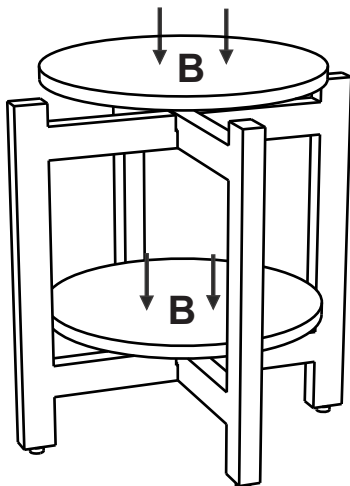

ASSEMBLY INSTRUCTIONS

MOXLEY SIDE TABLE

PART LIST :-

NO.	DESCRIPTION	IMAGE	QTY
A	PARTS WOOD STAND		1
B	MARBLE TOP & SHELF		2
C	ALLEN SCREW		1
D	WASHER		1
E	ALLEN KEY		1

STEP:- 1

STEP:- 2

STEP:- 3

STEP:- 4 ASSEMBLED