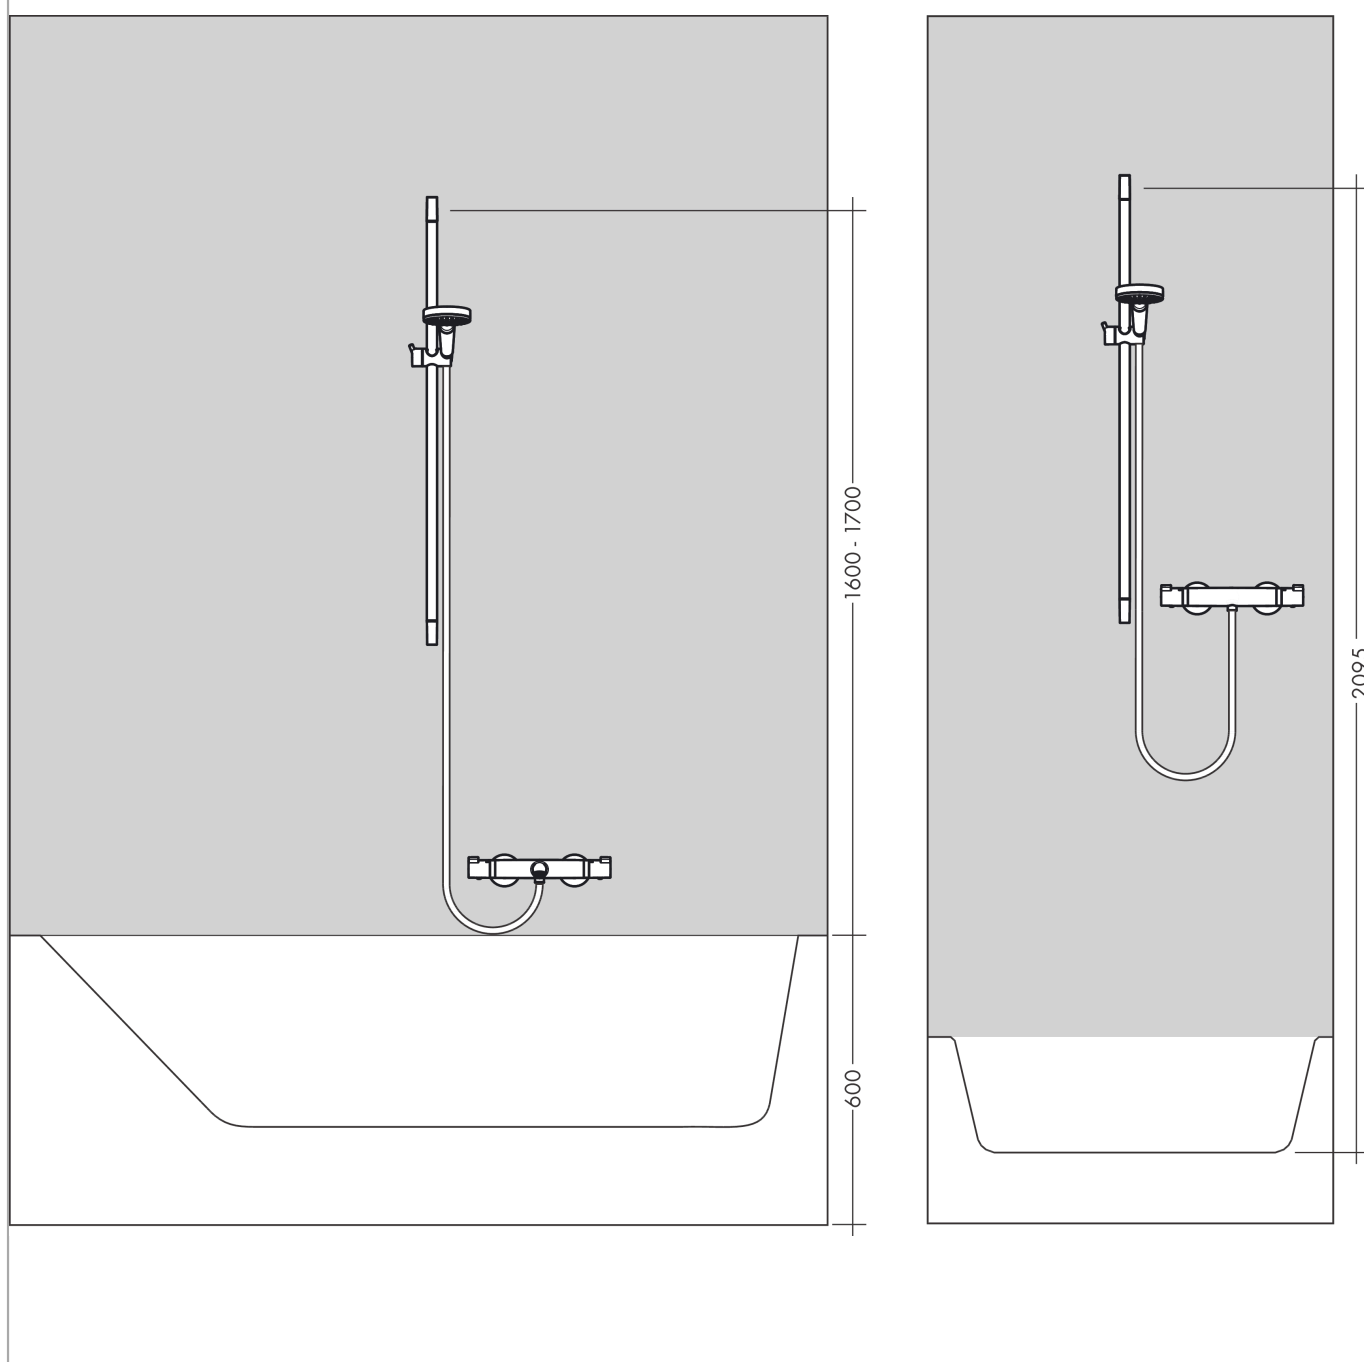

AXOR Citterio
Wallbar 36"
Finishes : **brushed nickel** Part no. : **27831820**

Description

Features

- Consists of: Wallbar, Handshower hose, Slider

Product image

Scale drawing

AXOR Citterio
Wallbar 36"
Finishes : **brushed nickel** Part no. : **27831820**

Installation example

AXOR Citterio
Wallbar 36"
Finishes : **brushed nickel** Part no. : **27831820**

Exploded drawing

Year of production: >04/07

AXOR Citterio
Wallbar 36"
 Finishes : **brushed nickel** Part no. : **27831820**

Spare parts list

Year of production: >04/07

Pos.	Description	Part no.	PC	PU
1	mounting set	40916000	0	1
2	support element	97597XXX	0	-
3	hexagon socket screw M4x10	97661XXX	0	-
4	hollow set screw M6x6	97660XXX	0	-
5	wall support	97696XXX	0	-
6	tile-matching-disk	96380000	0	1
7	support, assy	96505820	0	1
8	cover	95982000	0	1
9	guide	98918XXX	0	-
10	shower hose Isiflex'B 1,60 m	28276XXX	0	-
11	filter packing	94246000	0	1