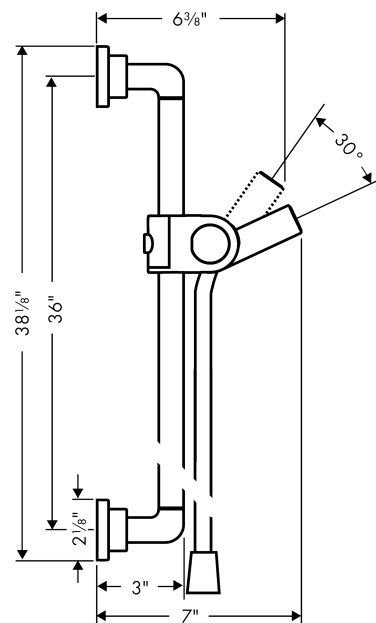

AXOR Citterio
Wallbar 36"
Finishes : **brushed nickel** Part no. : **27831820**

Description

Features

- Consists of: Wallbar, Handshower hose, Slider

Product image

Scale drawing

AXOR Citterio
Wallbar 36"
Finishes : **brushed nickel** Part no. : **27831820**

Installation example

AXOR Citterio
Wallbar 36"
Finishes : **brushed nickel** Part no. : **27831820**

Exploded drawing

Year of production: >04/07

AXOR Citterio
Wallbar 36"
 Finishes : **brushed nickel** Part no. : **27831820**

Spare parts list

Year of production: >04/07

Pos.	Description	Part no.	PC	PU
1	mounting set	40916000	0	1
2	support element	97597XXX	0	-
3	hexagon socket screw M4x10	97661XXX	0	-
4	hollow set screw M6x6	97660XXX	0	-
5	wall support	97696XXX	0	-
6	tile-matching-disk	96380000	0	1
7	support, assy	96505820	0	1
8	cover	95982000	0	1
9	guide	98918XXX	0	-
10	shower hose Isiflex'B 1,60 m	28276XXX	0	-
11	filter packing	94246000	0	1