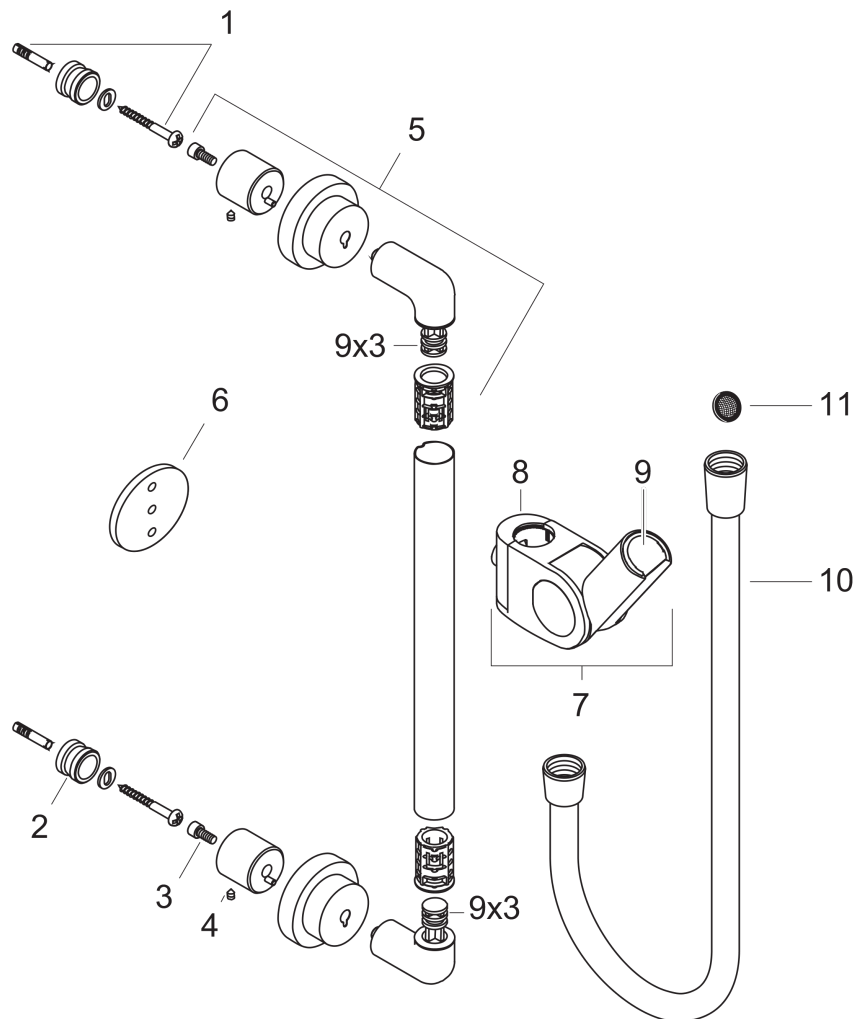

AXOR Citterio
Wallbar 36"
Finishes : **brushed nickel** Part no. : **27831820**

Description

Features

- Consists of: Wallbar, Handshower hose, Slider

Product image

Scale drawing

AXOR Citterio
Wallbar 36"
Finishes : **brushed nickel** Part no. : **27831820**

Installation example

AXOR Citterio
Wallbar 36"
Finishes : **brushed nickel** Part no. : **27831820**

Exploded drawing

Year of production: >04/07

AXOR Citterio
Wallbar 36"
 Finishes : **brushed nickel** Part no. : **27831820**

Spare parts list

Year of production: >04/07

Pos.	Description	Part no.	PC	PU
1	mounting set	40916000	0	1
2	support element	97597XXX	0	-
3	hexagon socket screw M4x10	97661XXX	0	-
4	hollow set screw M6x6	97660XXX	0	-
5	wall support	97696XXX	0	-
6	tile-matching-disk	96380000	0	1
7	support, assy	96505820	0	1
8	cover	95982000	0	1
9	guide	98918XXX	0	-
10	shower hose Isiflex'B 1,60 m	28276XXX	0	-
11	filter packing	94246000	0	1