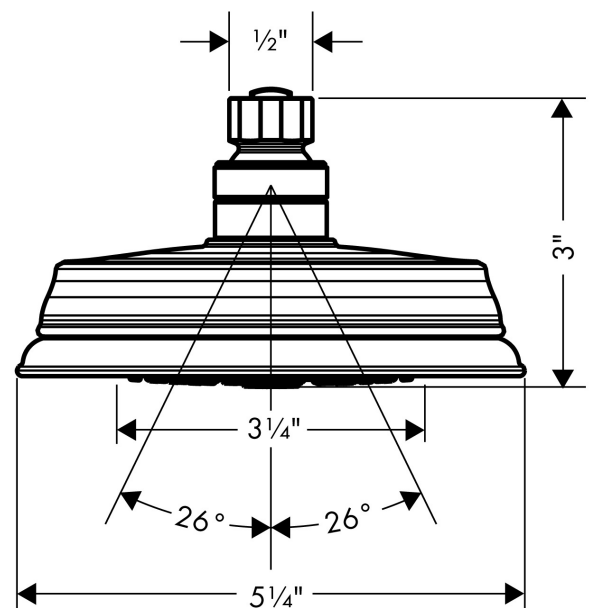

Brand	hansgrohe
Art. Name	Croma 100 Classic Showerhead 3-Jet, 1.5 GPM
Art. Nr.	04930820
Surface	brushed nickel
Pos.	1

Product Picture

Drawing

Technology

Features

- Spray modes: Full, Pulsating Massage, Intense Turbo
- 75 no-clog spray channels
- Flow: 1.5 GPM (5.7 L/Min)