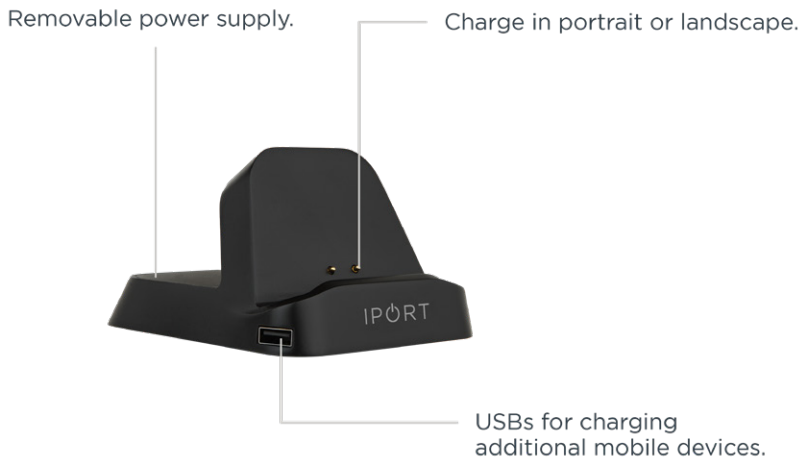

STAND

POWER

INPUT: 15V 2A DC via Barrel Connector ID 2.1mm, OD 5.5mm
OUTPUT: 5V 2A via CHARGE CASE Charging Pins
and 5V 1.2A via USB-A (X2)

70235   BLACK $89.95

ACCESSORIES

I PORT LIGHTNING CABLE 0.25M Black

Charge any Apple Lightning iOS device via Charge Stand USB-A Ports.

71022   BLACK $25

15V INTL Power Adapters

Use Charge Stand in major regions around the world.

70242   BLACK $30