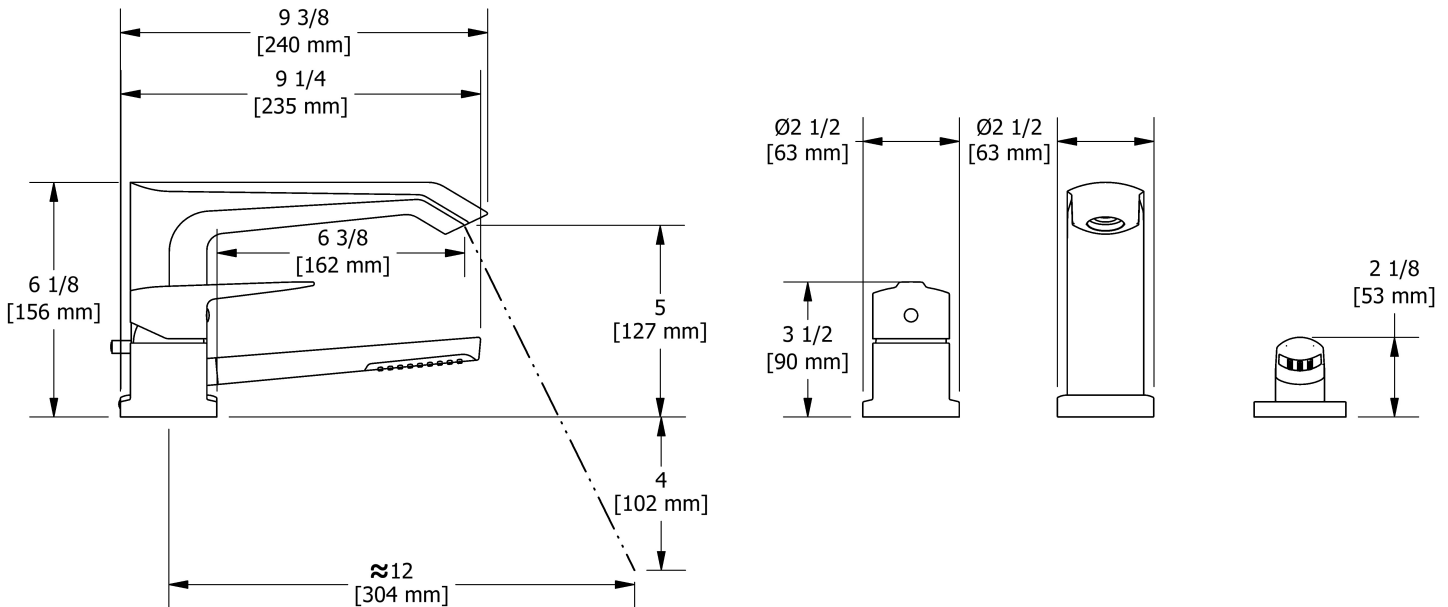

Sizes, models and finishes may differ from those presented.

Warranty

This **Riobel Inc.** product you have purchased carries a Limited Lifetime Warranty on the chrome, PVD finish, blacks and all working parts and is guaranteed from the initial purchase date against all manufacturing defects. All other finishes, including plastic components, are guaranteed for one year. All electric and/or electronic parts are covered by a 5-year limited warranty.

Customer Service

Ontario, West Canada : 888-287-5354 Quebec, Maritimes, United States : 866-473-8442