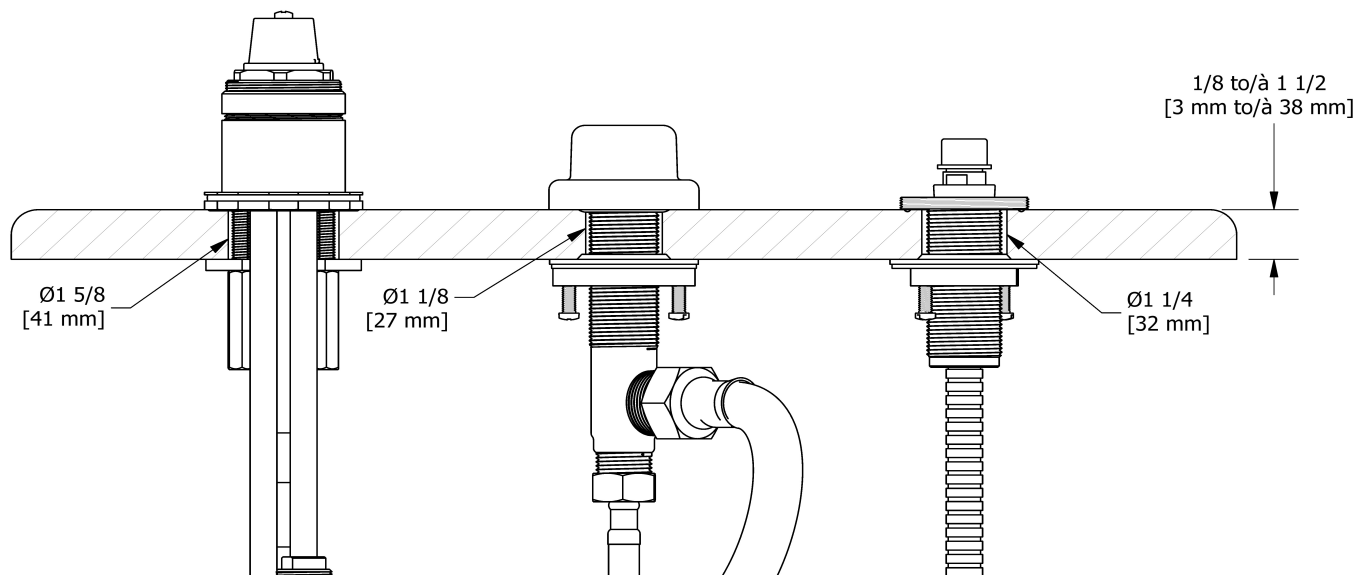

Sizes, models and finishes may differ from those presented.

Warranty

This **Riobel Inc.** product you have purchased carries a Limited Lifetime Warranty on the chrome, PVD finish, blacks and all working parts and is guaranteed from the initial purchase date against all manufacturing defects. All other finishes, including plastic components, are guaranteed for one year. All electric and/or electronic parts are covered by a 5-year limited warranty.

Customer Service

Ontario, West Canada : 888-287-5354 Quebec, Maritimes, United States : 866-473-8442

2020.11.24