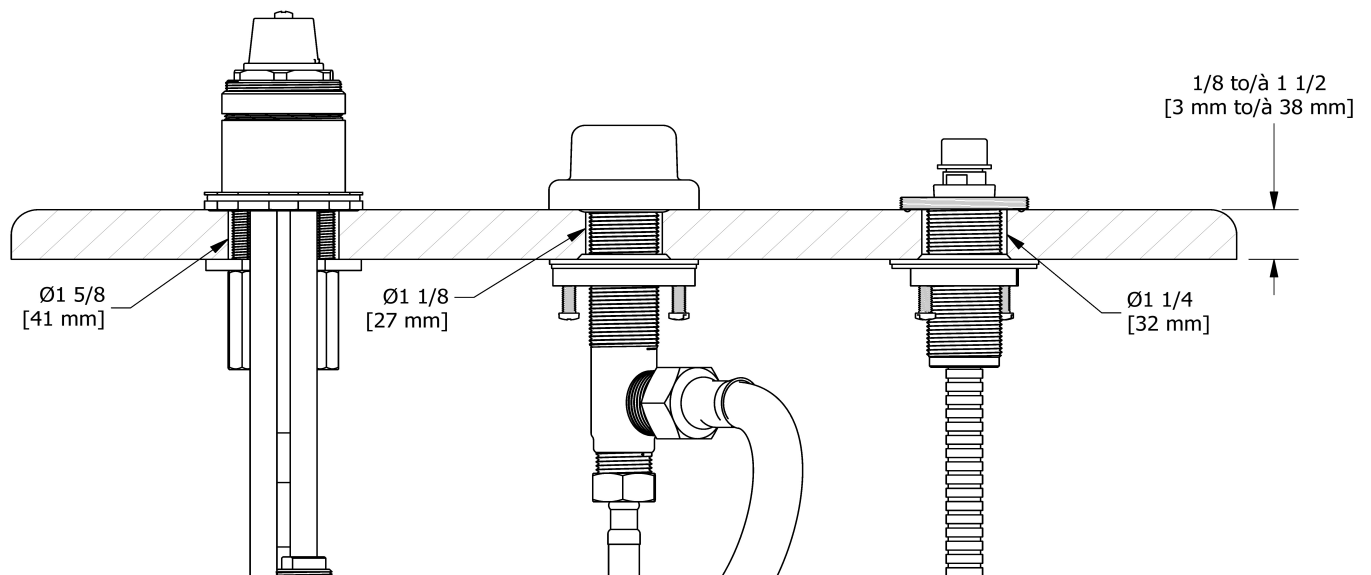

Les dimensions, les modèles et les finis présentés peuvent différer.

Garantie

Le produit **Riobel Inc.** que vous venez d'acquérir est couvert par une garantie À VIE limitée contre tout vice de fabrication sur les pièces et les finis chrome, PVS et noirs et toutes les pièces actives à partir de la date d'achat. Les autres finis, notamment les plastiques, sont garantis un an. Tous les composants électriques et électroniques sont couverts par une garantie limitée de 5 ans.

Service à la clientèle

Ontario, Ouest Canadien : 888-287-5354 Québec, Maritimes, États-Unis : 866-473-8442

2020.11.24