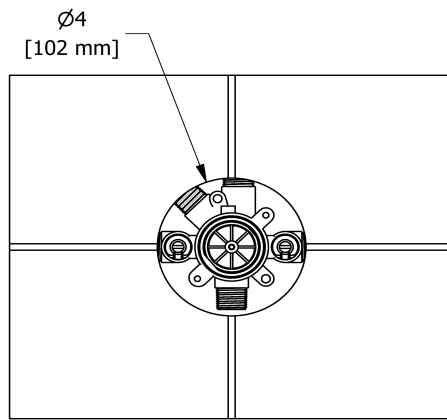

Sizes, models and finishes may differ from those presented.

Warranty

This **Riobel Inc.** product you have purchased carries a Limited Lifetime Warranty on the chrome, PVD finish, blacks and all working parts and is guaranteed from the initial purchase date against all manufacturing defects. All other finishes, including plastic components, are guaranteed for one year. All electric and/or electronic parts are covered by a 5-year limited warranty.

Customer Service

Ontario, West Canada : 888-287-5354 Quebec, Maritimes, United States : 866-473-8442