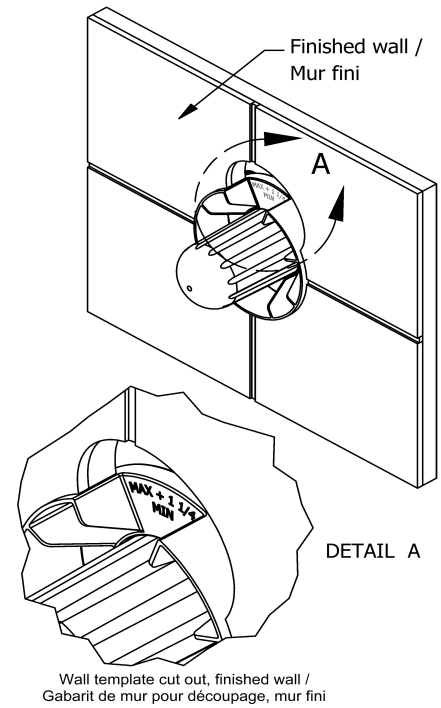

Sizes, models and finishes may differ from those presented.

Warranty

This **Riobel Inc.** product you have purchased carries a Limited Lifetime Warranty on the chrome, PVD finish, blacks and all working parts and is guaranteed from the initial purchase date against all manufacturing defects. All other finishes, including plastic components, are guaranteed for one year. All electric and/or electronic parts are covered by a 5-year limited warranty.

Customer Service

Ontario, West Canada : 888-287-5354 Quebec, Maritimes, United States : 866-473-8442