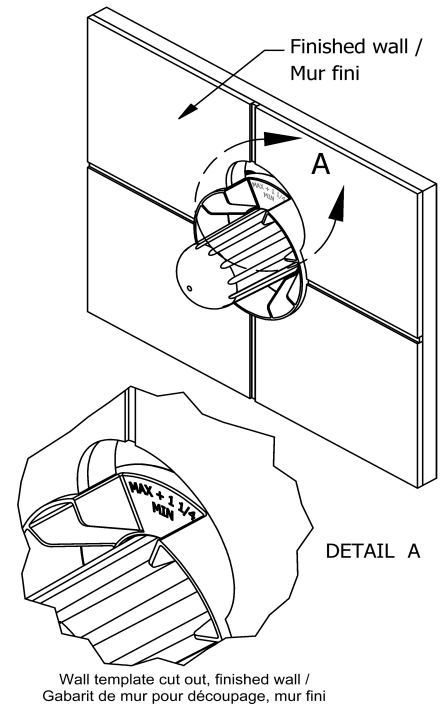

Sizes, models and finishes may differ from those presented.

Warranty

This **Riobel Inc.** product you have purchased carries a Limited Lifetime Warranty on the chrome, PVD finish, blacks and all working parts and is guaranteed from the initial purchase date against all manufacturing defects. All other finishes, including plastic components, are guaranteed for one year. All electric and/or electronic parts are covered by a 5-year limited warranty.

Customer Service

Ontario, West Canada : 888-287-5354 Quebec, Maritimes, United States : 866-473-8442