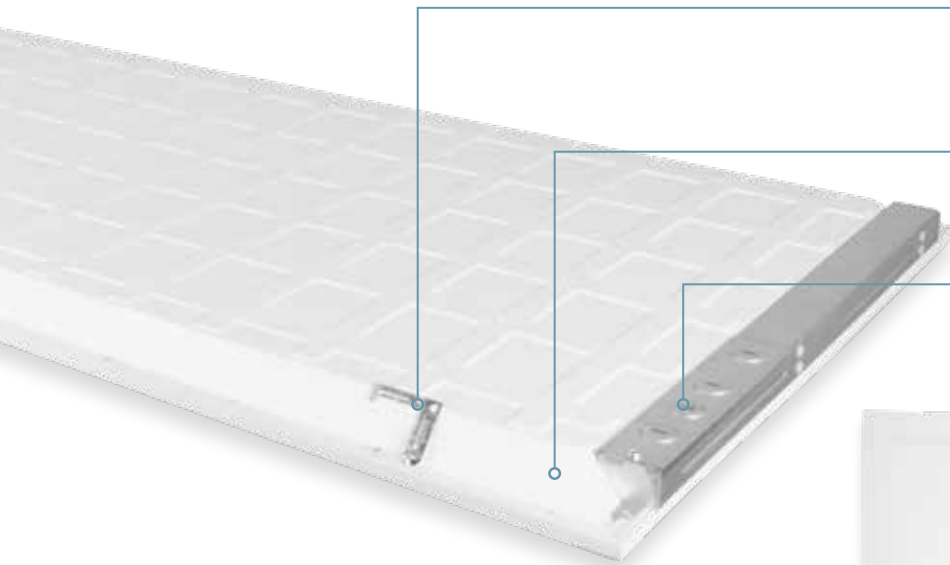

NICOR[®] | T7C
LED Backlit Troffer

T7C

The T7C is a spec-grade Troffer that will exceed quality and performance for most commercial spaces. The T7C LED Troffer features a pre-mounted driver and a maintenance-free, fully sealed chamber with a seamless aluminum frame. The fixture utilizes a precision-engineered, textured diffuser to deliver maximum lumen output and optimal uniformity without revealing hot spots or shadowing. Available in 3000K, 4000K, and 5000K correlated color temperatures (CCT). Now with DLC 5.1 Premium certification, ensuring top of the line quality and performance. The T7C is the perfect lighting solution for offices, hospitals, and other commercial spaces.

FEATURES

Integral Grid-Tie Clips

Attached grid clip with wire-tie holes provided for seismic requirements

Safe Handling

Smooth formed sides for safe handling

Fast Installation

Features an integral driver for easy installation

Light Uniformity

No visible diodes, hot-spots, or shadows providing high uniformity and reduced glare

Product Information

Construction

- Extruded aluminum frame with powder coat finish
- Durable stamped housing
- High efficiency, maintenance-free LED chamber
- Smooth formed sides for safe handling

Optical System

- Internal batwing distribution lenses
- High reflectivity internal coating
- Precision engineered polystyrene diffuser
- No visible diodes, hot-spots, or shadows providing high uniformity, and reduced glare
- 80 CRI for good color definition in public places