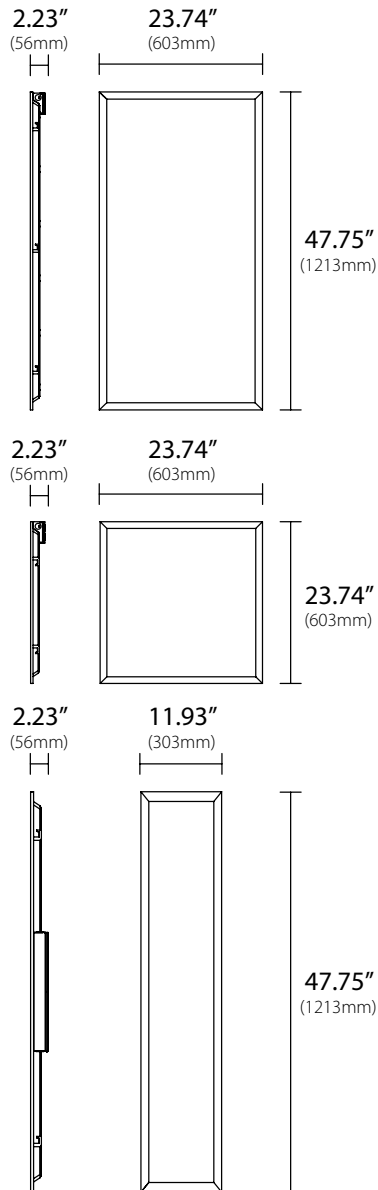

Product Information

Construction

- Extruded aluminum frame with powder coat finish
- Durable stamped housing
- High efficiency, maintenance-free LED chamber
- Smooth formed sides for safe handling

Optical System

- Internal batwing distribution lenses
- High reflectivity internal coating
- Precision engineered polystyrene diffuser
- No visible diodes, hot-spots, or shadows providing high uniformity, and reduced glare
- 80 CRI for good color definition in public places

Electrical

- Input voltage of 120-277VAC
- Full-range dimming via 1-10VDC controls
- Power factor > 0.9
- THD < 20%
- Luminaire surge protection level designed to withstand up to 2.5kV ring wave per ANSI C82.77-5-2017 requirements for Indoor Hard-wired and Indoor Portable Luminaires
- Operating temperature range: 4°F to 104°F (-20°C to 40°C)

Mounting and installation

- Single cover plate with access to both line and low voltage connections
- Emergency battery backup available
- Integral grid tie clips with wire holes provided for seismic requirements
- Surface mount installation with an optional adapter
- Drywall installation with an optional adaptor
- For installations where power surge may be possible, NICOR recommends installing additional surge protection at the fixture or electrical distribution panel

Listings

- cULus 1598 Listed for damp locations
- Certified for direct contact with insulation (IC-Rated)
- DLC 5.1 Premium listed
- RoHS Compliant
- Meets FCC Part 15, Subpart B, Class A standards for conducted and radiated emissions
- TM-21 Reported L70(9k) life >54,000 hours
- LM-79, LM-80 testing performed in accordance with IESNA standards

Warranty

- 5-year limited system warranty standard
- Warranty does not cover product failure due to an over-voltage event (power surge.)

Photometric Data (3500K)

Performance Data	T7C14	T7C22	T7C24
Input Voltage (VAC)	120-277	120-277	120-277
System Level Power (W)	27.4	34.6	46.2
Delivered Lumens (Lm)	3558	4494	5638
System Efficacy (Lm/W)	129.9	129.9	122.0
Correlated Color Temp (K)	3485	3512	3495
Color Rendering Index (CRI)	84	83	83
Beam Angle (0)	112.0°	112.2°	112.4°
Beam Angle (90)	113.0°	113.3°	112.7°
Spacing Criteria (0)	1.28	1.26	1.28
Spacing Criteria (90)	1.28	1.26	1.26

Ordering Information

Ex. T7C14HU35E1

Series	Size	Voltage	CCT's	EM (Optional)
T7C	14 (1' x 4')	HU (120-277V)	35 (3500K)	E1 (EMB045)
	22 (2' x 2')		40 (4000K)	E2 (EMB080)
	24 (2' x 4')		50 (5000K)	

Accessories

(Sold Separately)

	T7C14	T7C22	T7C24
Surface Mount Kit	TPE10SK14	TPE10SK22	TPE10SK24
Surface Mount Kit for E1/E2	SK14M10WH	SK22M10WH	SK24M10WH
Flange Kit	TPE10FK14	TPE10FK22	TPE10FK24

Recommended Dimmers*

Lutron NTSTV	Cooper SF10P
Lutron DVSTV	Legrand RH4FBL3PW

*Not a complete list. Check compatibility before installation