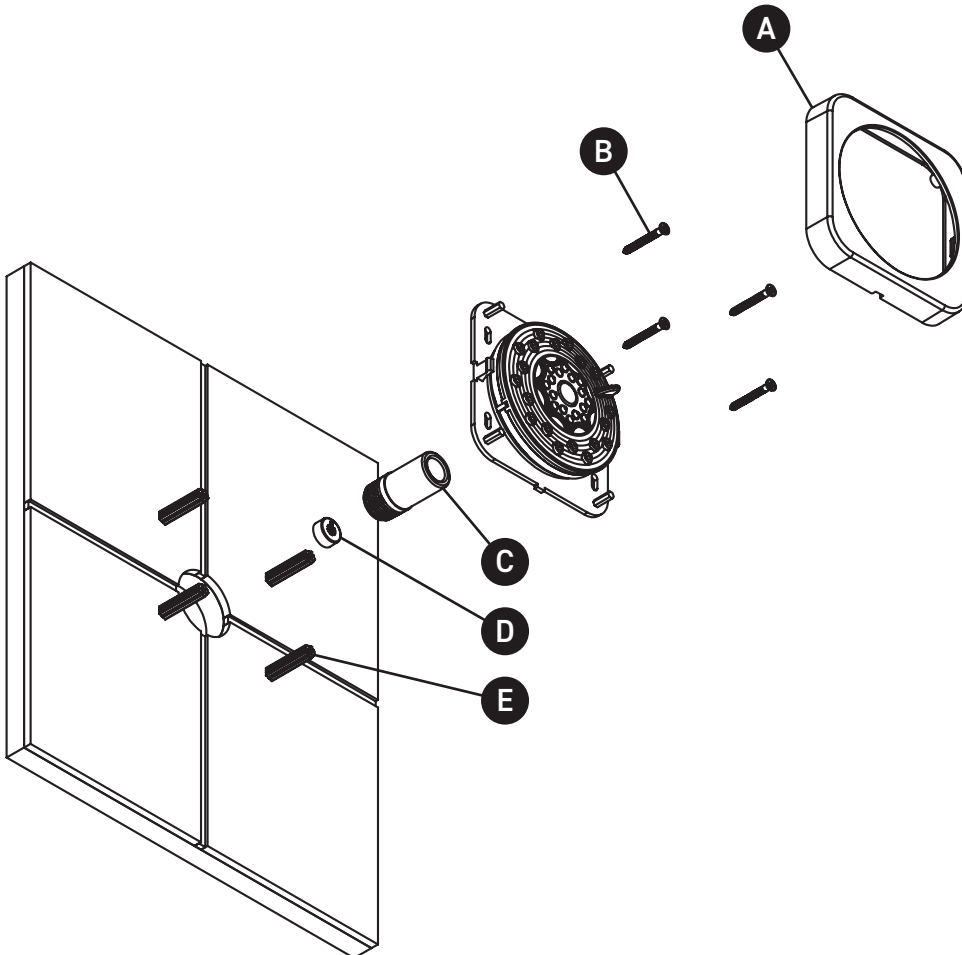

## ILLUSTRATED PARTS

**371**

2-Function Body Spray

ID	Kit Number	Finish
A*	024-271	See below
B	392-112 (4x)	N/A
C	7324	N/A
D	6512	N/A
E	390-463 (4x)	N/A

<b>*Finish Determined by Suffix</b>	
Finish	Description
C	Chrome
PN	Polished Nickel