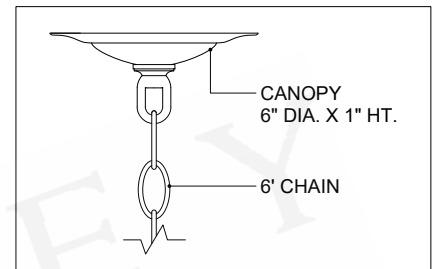

ITEM: 9000-1257

Overall Dimensions

Height: 21.5"

Diameter: 33.25"

TOP VIEW

CANOPY DETAIL

FRONT VIEW