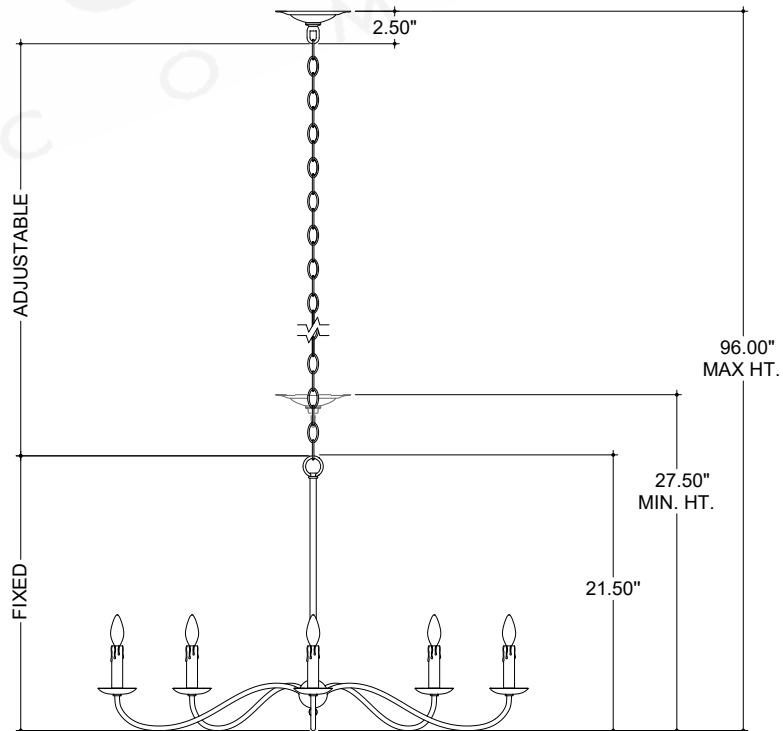

ITEM: 9000-1257

Overall Dimensions

Height: 21.5"

Diameter: 33.25"

TOP VIEW

CANOPY DETAIL

FRONT VIEW