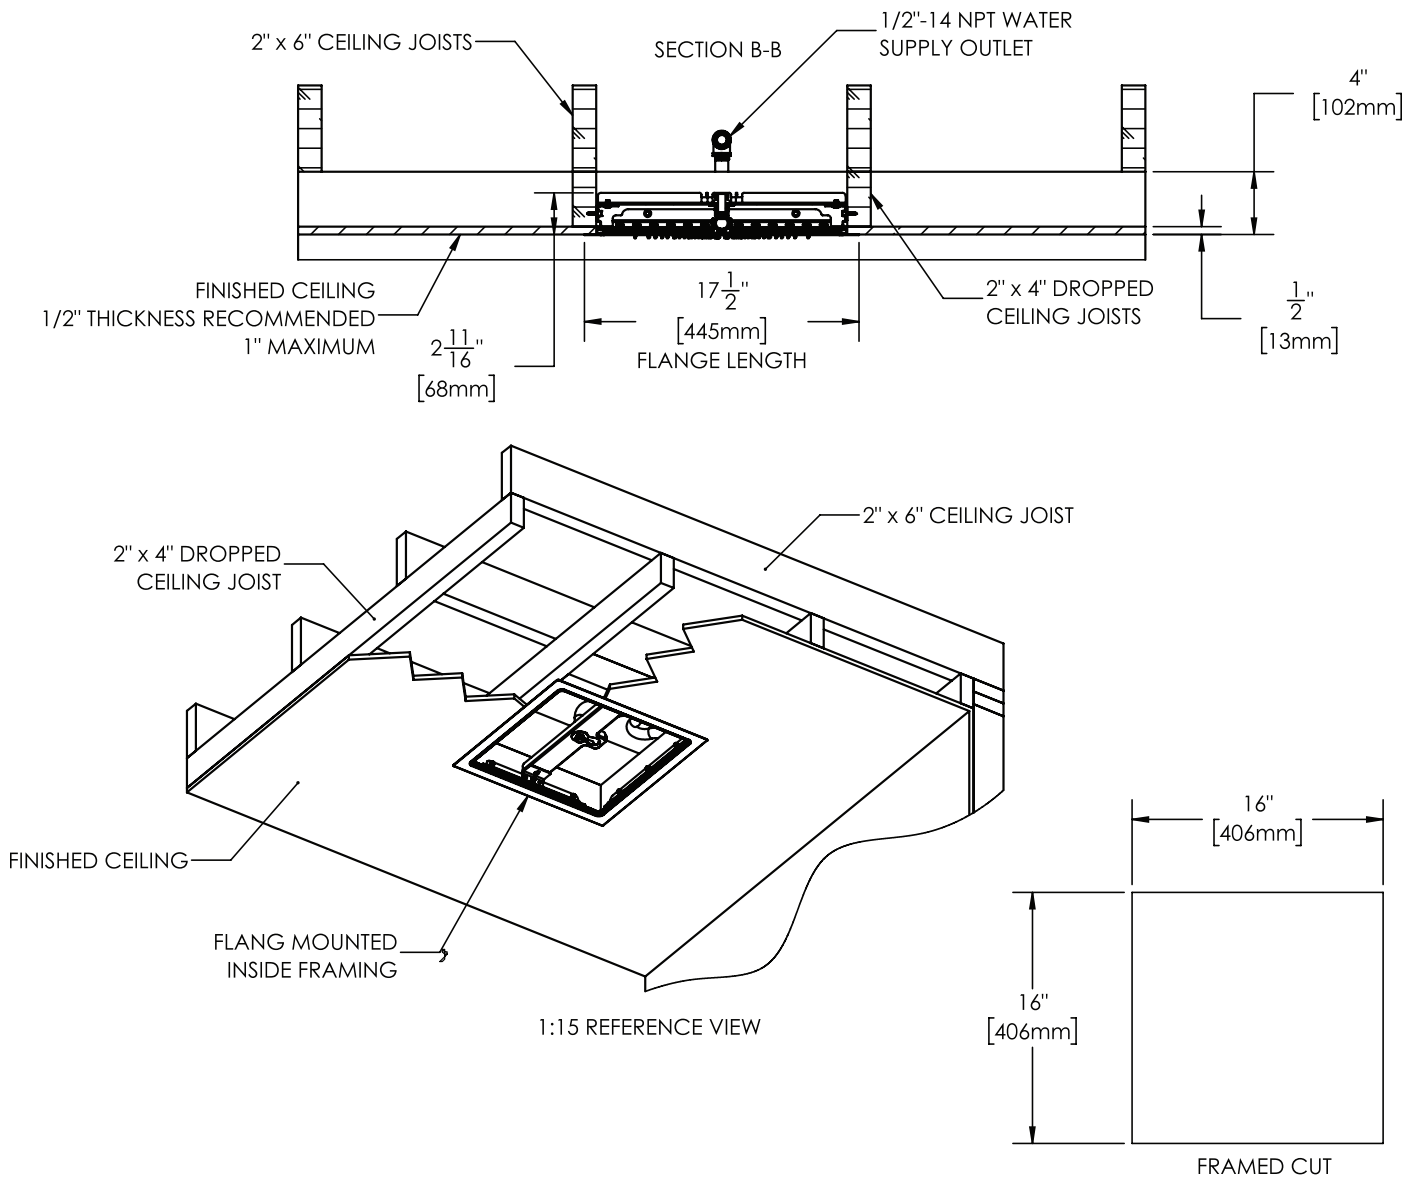

Lura® Ceiling Mount Flange for Rain Shower

FEATURES:

- Ceiling mount flange for 15" rain shower
- For use with S-2764
- Coordinates with Lura Collection

STOCK FINISHES:

PC MB

SPECIALTY FINISH:

BBZ

WARRANTY:

Architect/Engineer Approval Space:

P: 800-537-2107
F: 800-977-2747
W: WWW.SPEAKMAN.COM
R: 02-JANUARY 2022

Lura® Ceiling Mount Flange for Rain Shower

1. All dimensions are in inches (millimeters) unless otherwise specified and are subject to change without notice. 2. Contractor to supply all necessary framing and plumbing connections.