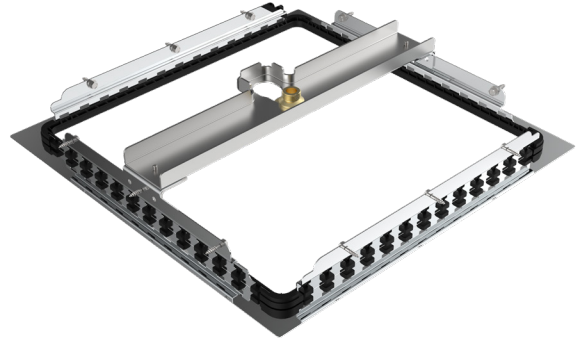

Lura® Ceiling Mount Flange for Rain Shower

FEATURES:

- Ceiling mount flange for 15" rain shower
- For use with S-2764
- Coordinates with Lura Collection

STOCK FINISHES:

PC MB

SPECIALTY FINISH:

BBZ

WARRANTY:

Visit www.speakman.com for full product warranty information

- Limited Lifetime Warranty (consumer)
- 1 Year Limited Warranty (commercial)

Information continues on next page

1. All dimensions are in inches (millimeters) unless otherwise specified and are subject to change without notice. 2. Contractor to supply all necessary framing and plumbing connections.

Architect/Engineer Approval Space:

P: 800-537-2107
F: 800-977-2747
W: WWW.SPEAKMAN.COM
R: 02-JANUARY 2022