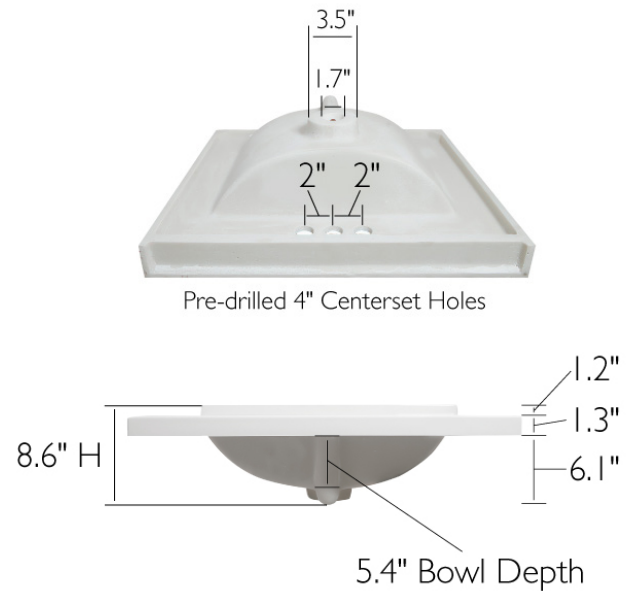

25" Camilla II Cultured Marble Vanity Top

Solid White

SPECIFICATIONS

MATERIAL:	Cultured Marble
ASSEMBLED DIMENSIONS:	8.6" H x 25" L x 22" D
ASSEMBLED WEIGHT:	28.88 lbs.
FAUCET TYPE:	Lav Centerset
NUMBER OF MOUNTING HOLES:	3
BOWL MATERIAL:	Cultured Marble
BACK SPLASH INCLUDED:	Yes
COLOR:	Solid White
NUMBER OF BOWLS:	1
BOWL DIMENSIONS:	5.4" H x 17.6" L x 11.8" D
BOWL SHAPE:	Rectangle
SINK THICKNESS:	1.3"
MOUNTING TYPE:	Surface
OVERFLOW HOLE:	Yes
TOOLS NEEDED FOR INSTALLATION:	100% Silicone