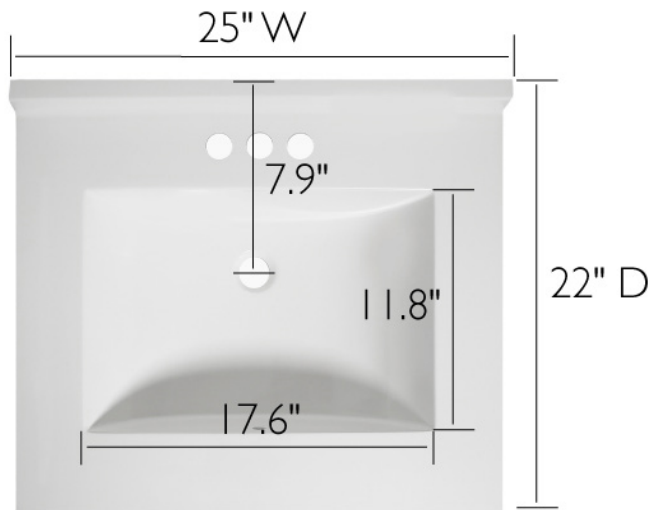

25" Camilla II Cultured Marble Vanity Top

Solid White

SPECIFICATIONS

MATERIAL:	Cultured Marble
ASSEMBLED DIMENSIONS:	8.6" H x 25" L x 22" D
ASSEMBLED WEIGHT:	28.88 lbs.
FAUCET TYPE:	Lav Centerset
NUMBER OF MOUNTING HOLES:	3
BOWL MATERIAL:	Cultured Marble
BACK SPLASH INCLUDED:	Yes
COLOR:	Solid White
NUMBER OF BOWLS:	1
BOWL DIMENSIONS:	5.4" H x 17.6" L x 11.8" D
BOWL SHAPE:	Rectangle
SINK THICKNESS:	1.3"
MOUNTING TYPE:	Surface
OVERFLOW HOLE:	Yes
TOOLS NEEDED FOR INSTALLATION:	100% Silicone