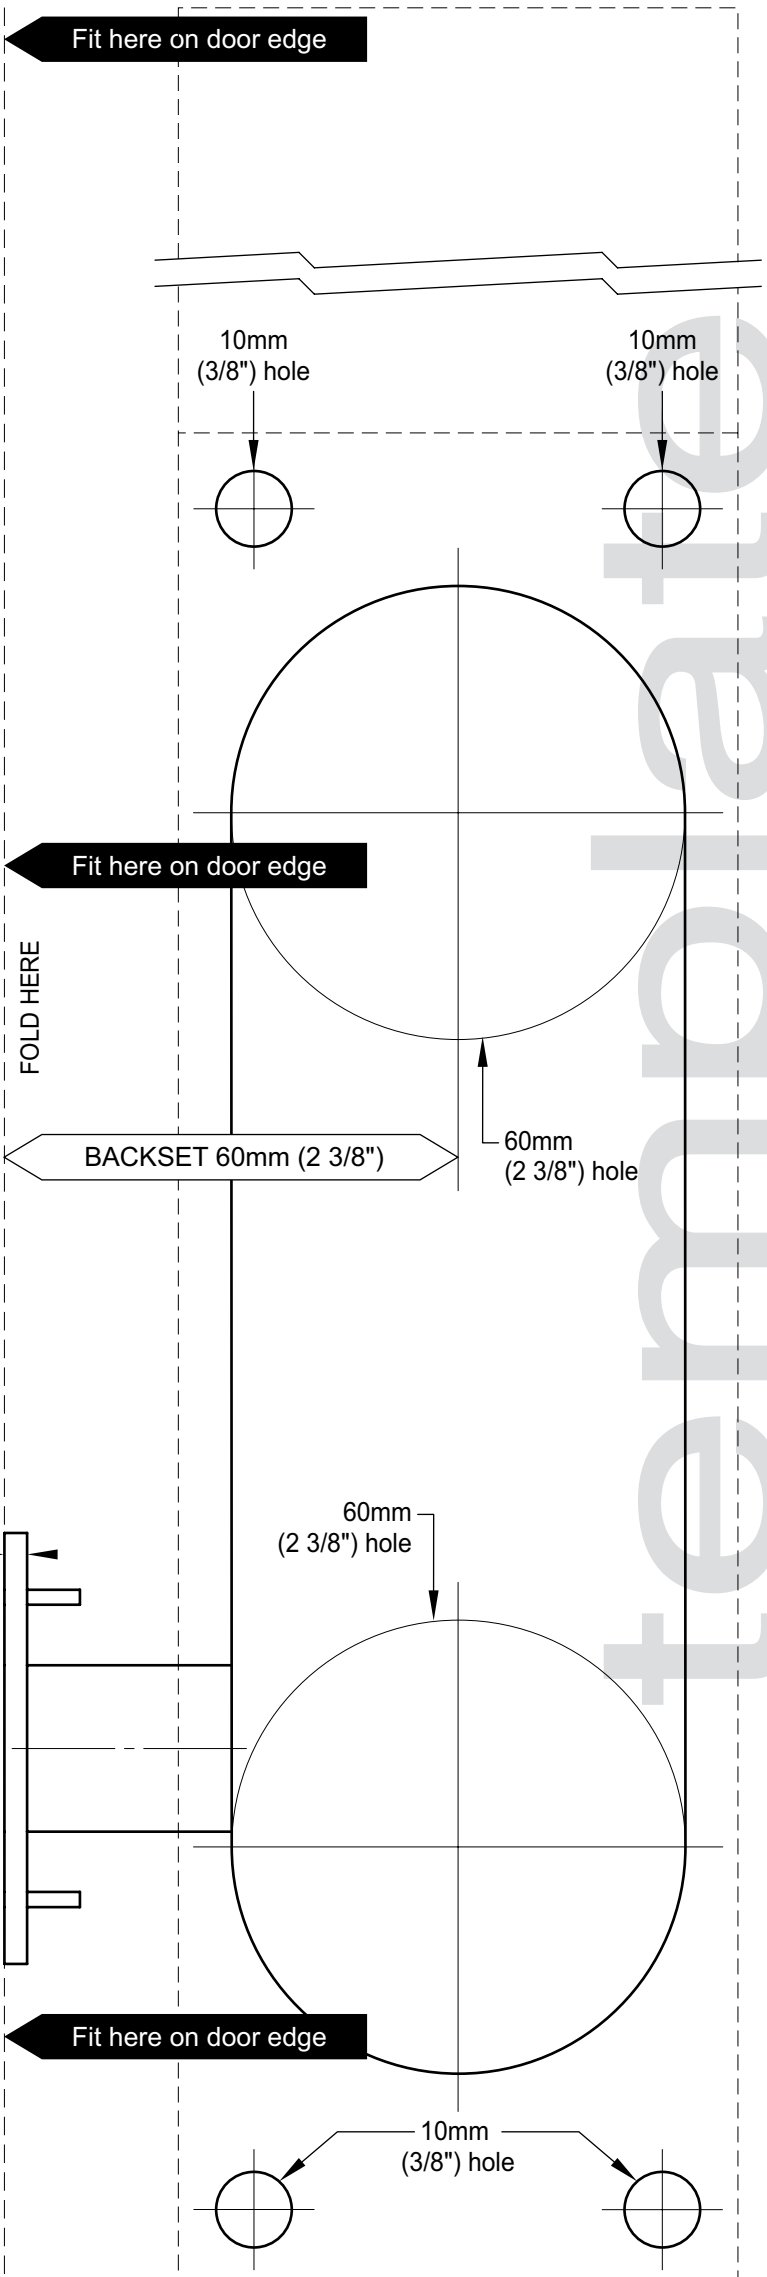

Installation template for Gainsborough Trilock Omni Single Pull Handle
Suits 35mm to 45mm door thicknesses

Important Note
Make sure you follow the step by step instructions carefully

Gainsborough

TRILOCK
BY GAINSBOROUGH

Important Note
Make sure you follow
the step by step
instructions carefully

Installation template for Gainsborough Trilock Omni Single Pull Handle
Suits 35mm to 45mm door thicknesses

PAIT 160
NOV '12
Patent Pending