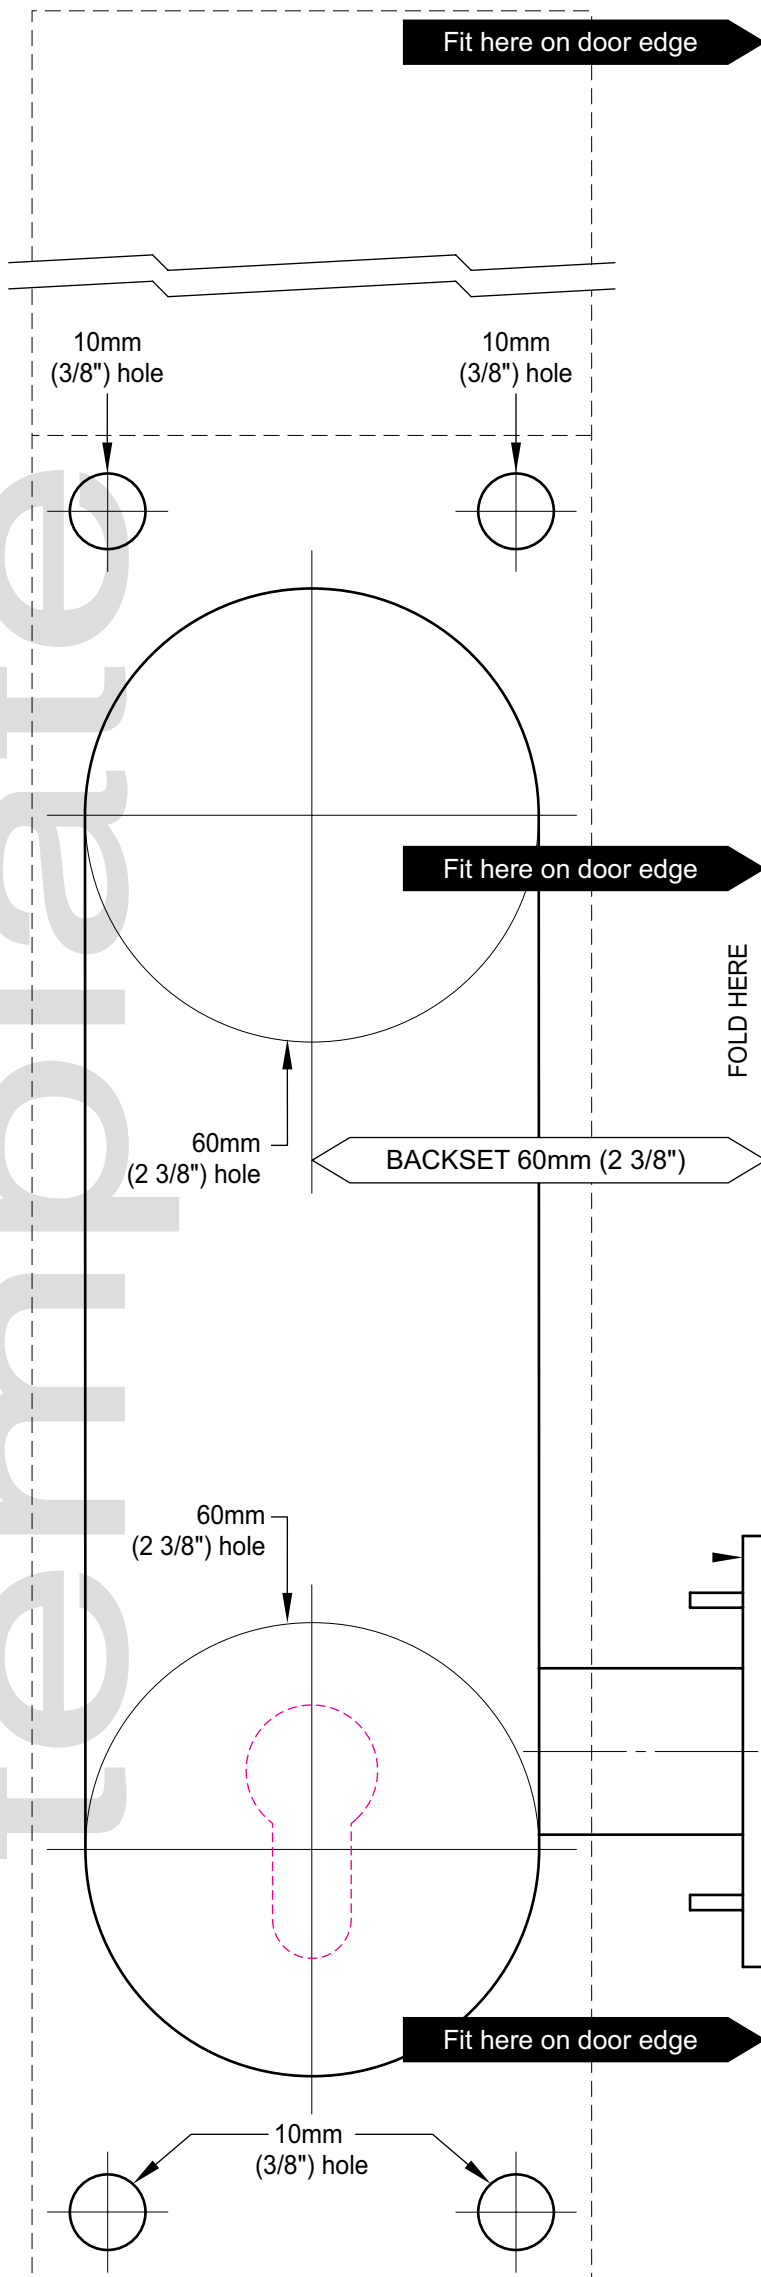

Installation template for Gainsborough Trilock Omni Single Pull Handle
Suits 35mm to 45mm door thicknesses

Important Note
Make sure you follow the step by step instructions carefully

Gainsborough

TRILOCK
BY GAINSBOROUGH

Important Note
Make sure you follow
the step by step
instructions carefully

Installation template for Gainsborough Trilock Omni Single Pull Handle
Suits 35mm to 45mm door thicknesses

PAIT 160
NOV '12
Patent Pending