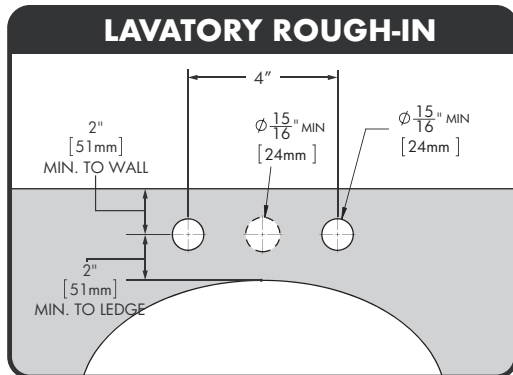

Easy Push® Centerset Metering Faucet

FEATURES:

- Brass construction with polished chrome finish
- Vandal resistant easy push handle activation
- Metering cartridge exceeds 10,000 cycles
- 0.25 GPC (0.95 L/cycle)
- 4" fixed centers
- 1/2"-14 NPSM inlet connections
- Field adjustable cycle time

Architect/Engineer Approval Space:

P: 800-537-2107
F: 800-977-2747
W: WWW.SPEAKMAN.COM
R: 03-AUGUST 2021

Easy Push® Centerset Metering Faucet

1. All dimensions are in inches (millimeters) unless otherwise specified and are subject to change without notice.