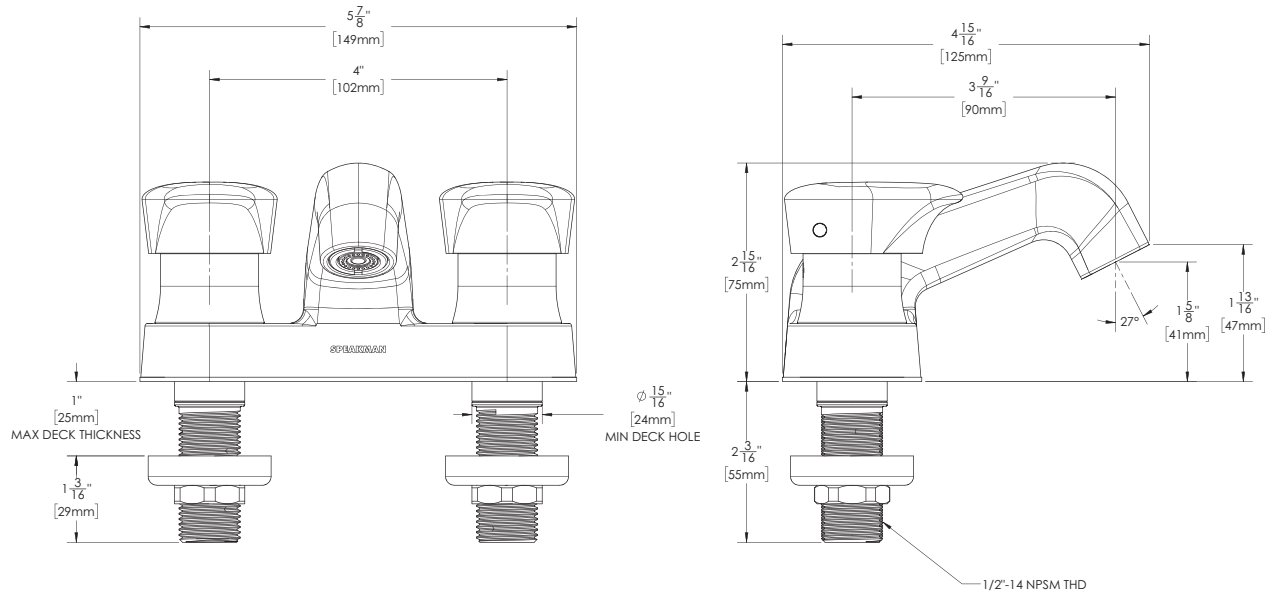

Easy Push® Centerset Metering Faucet

FEATURES:

- Brass construction with polished chrome finish
- Vandal resistant easy push handle activation
- Metering cartridge exceeds 10,000 cycles
- 0.25 GPC (0.95 L/cycle)
- 4" fixed centers
- 1/2"-14 NPSM inlet connections
- Field adjustable cycle time

Architect/Engineer Approval Space:

P: 800-537-2107
F: 800-977-2747
W: WWW.SPEAKMAN.COM
R: 03-AUGUST 2021

Easy Push® Centerset Metering Faucet

1. All dimensions are in inches (millimeters) unless otherwise specified and are subject to change without notice.