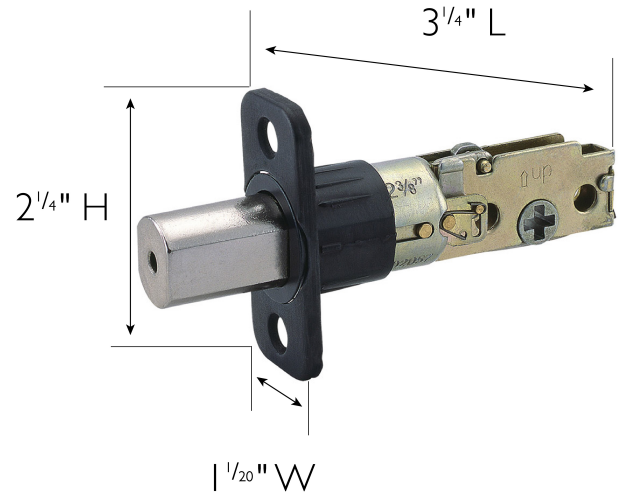

6-Way Universal Replacement Deadbolt Latch Oil Rubbed Bronze

SPECIFICATIONS

MATERIAL CONSTRUCTION:	Zinc	REMOVABLE CORE:	No
LOCK FUNCTION:	Latch	LATCH FACEPLATE:	Round Corner
DEADBOLT FUNCTION:	N/A	LATCH BACKSET:	Adj. 2-3/8" 2-3/4"
EXTERIOR MAX PROJECTION:	N/A	LATCH TYPE:	6 Way / Universal / Drive-in
INTERIOR MAX PROJECTION:	N/A	LATCHBOLT THROW DISTANCE:	0.5
ASSEMBLED WEIGHT:	0.28 lbs	SPINDLE TYPE:	Deadbolt
ASSEMBLED HEIGHT:	2.25" H	MOUNTING HARDWARE INCLUDED:	Yes
ASSEMBLED LENGTH:	3.25" L	TOOLS NEEDED FOR INSTALLATION:	Screwdriver
ASSEMBLED WIDTH:	1.05" W		
CROSS BORE:	2.13"		
EDGE BORE:	1"		
HANDING:	Reversible		