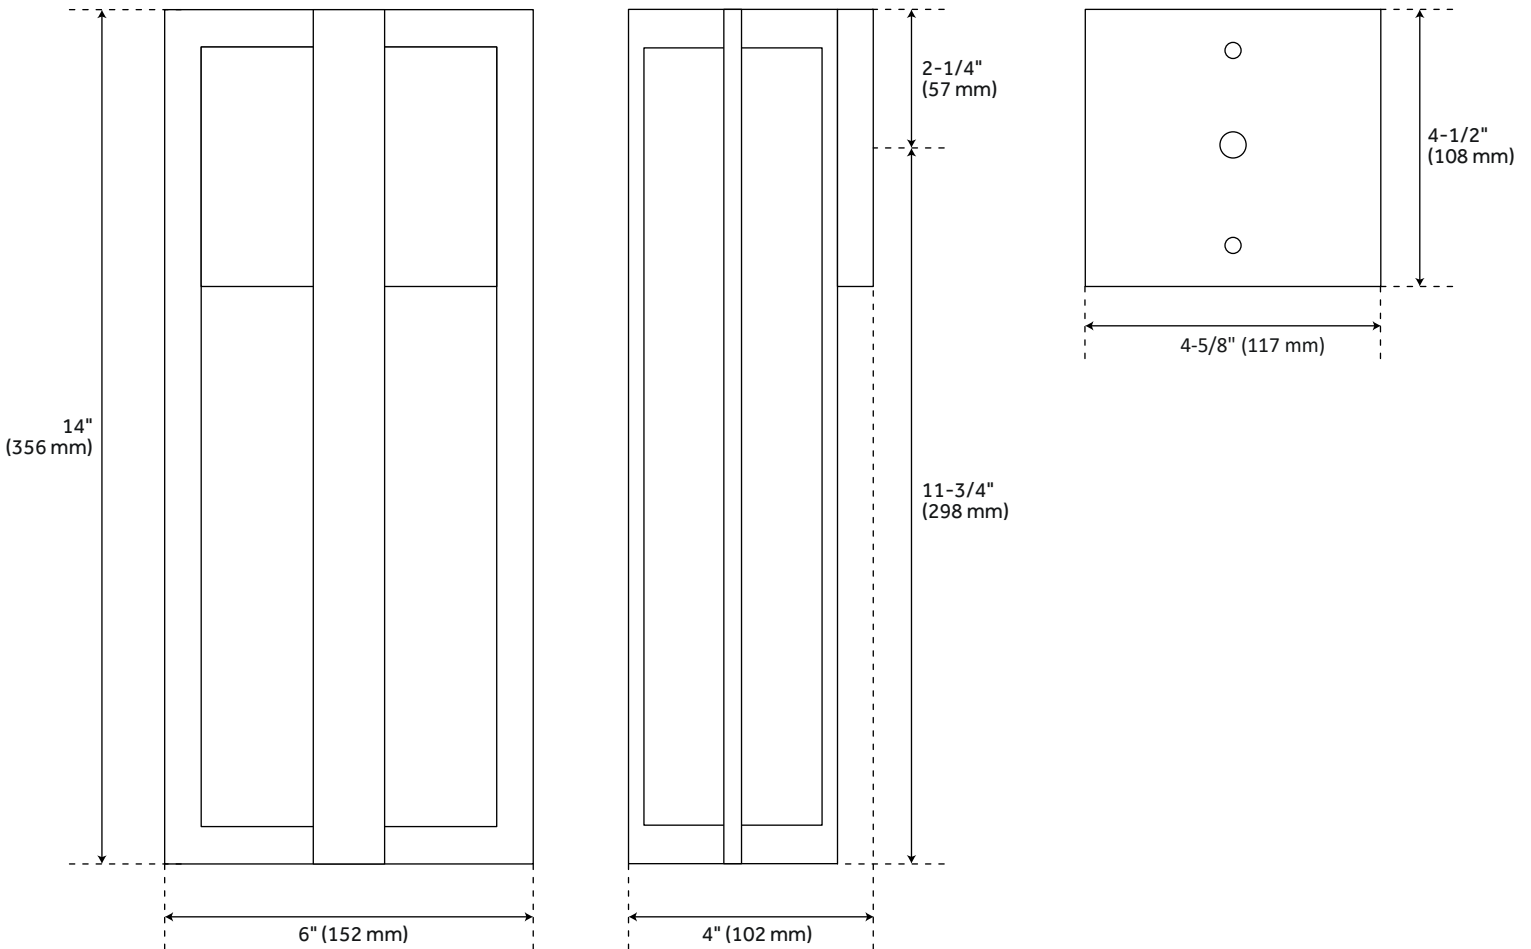

SHOCKOE 14" SINGLE LIGHT OUTDOOR ENTRANCE LED WALL SCONCE

SKU: 434348

All dimensions and specifications are nominal and may vary. Use actual products for accuracy in critical situations.

Code: PHEL2200