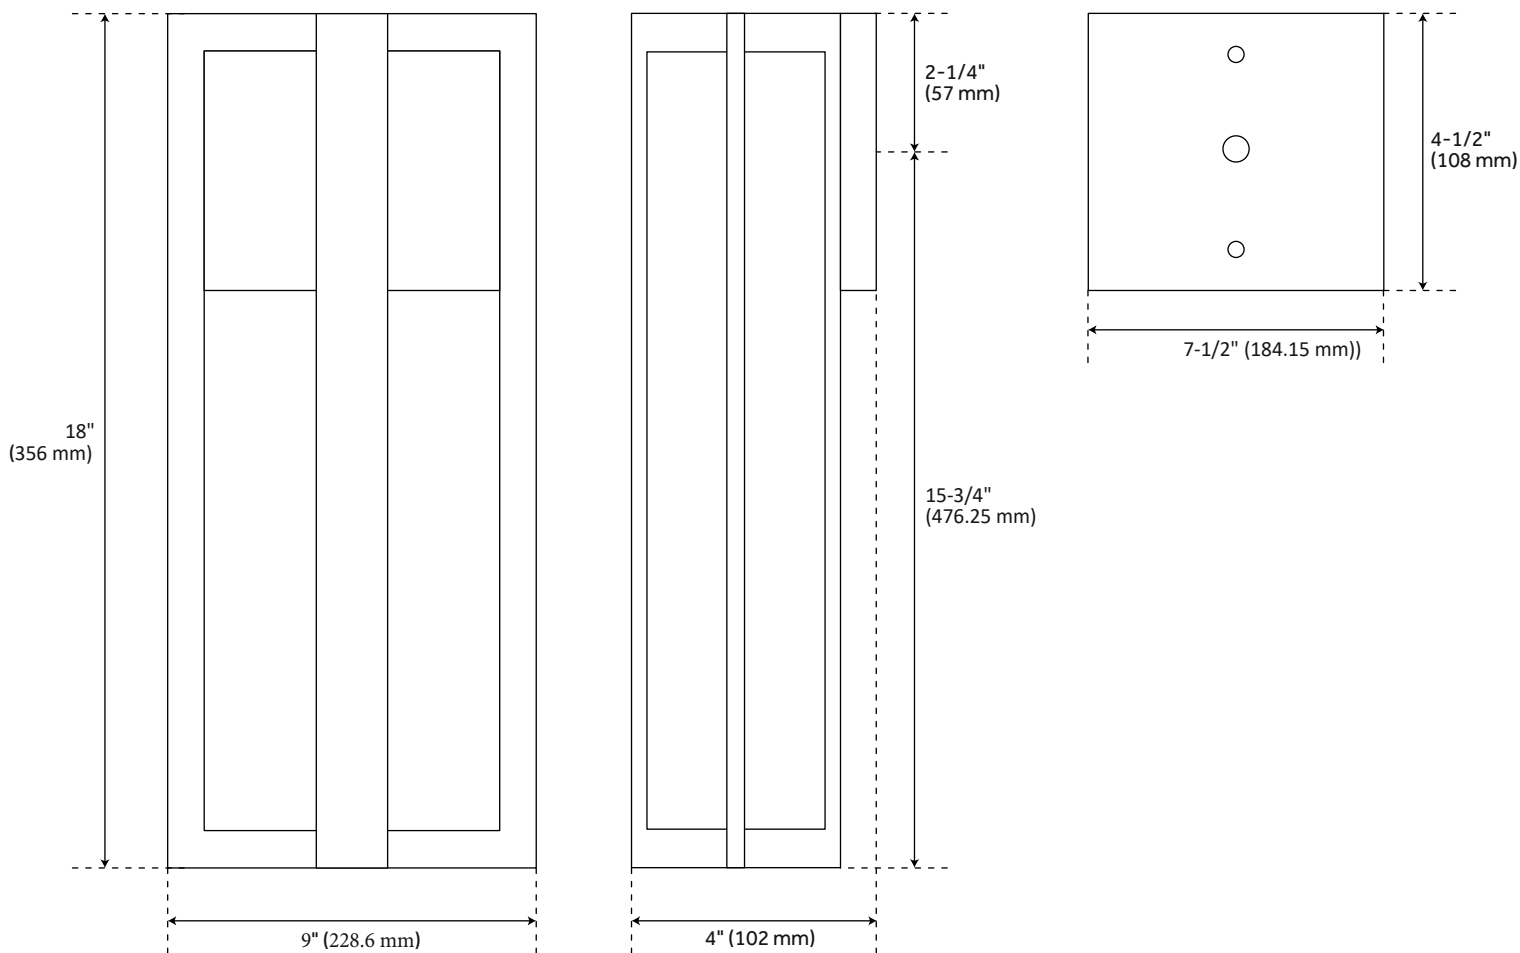

## ADDITIONAL FEATURES

- Hardwired.
- Integrated LED color temperature: 3000K.
- Lumens: 720.
- 14" Dimensions: 14" H x 6" W x 4" D.
- 18" Dimensions: 18" H x 9" W x 4" D.
- Not Dimmable.

REVISED 9/26/2022

# SHOCKOE 14" SINGLE LIGHT OUTDOOR ENTRANCE LED WALL SCONCE

SKU: 434348

All dimensions and specifications are nominal and may vary. Use actual products for accuracy in critical situations.

Code: PHEL2200

# SHOCKOE 18" SINGLE LIGHT OUTDOOR ENTRANCE LED WALL SCONCE

SKU: 434350

All dimensions and specifications are nominal and may vary. Use actual products for accuracy in critical situations.

Code: PHEL2200