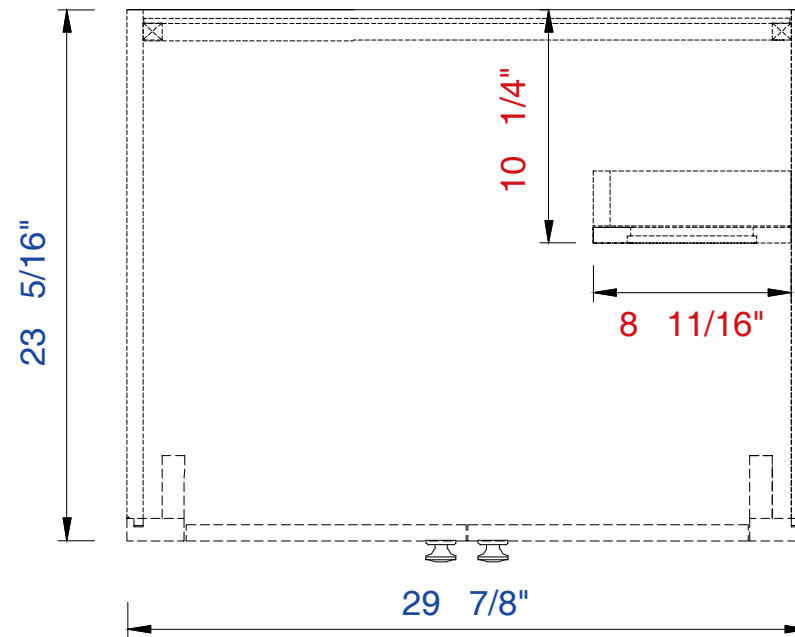

30"

Item Number:

312-V30-APP  
312-V30-MTM

JAMES MARTIN

VANITIES™

Silverlake 30" Cabinet

Diagrams with Dimensions  
page 01 of 03

NOTE ONE: Countertops are not shown in these diagrams.(Cabinet Only)

NOTE TWO: This vanity does not have a Backsplash

Please consult our website for Countertop Diagrams:[www.jamesmartinvanities.com](http://www.jamesmartinvanities.com)

30"

Item Number:

312-V30-APP  
312-V30-MTM

JAMES MARTIN

VANITIES™

Silverlake 30" Cabinet

Diagrams with Dimensions  
page 02 of 03

NOTE ONE: Countertops are not shown in these diagrams.(Cabinet Only)  
Please consult our website for Countertop Diagrams:[www.jamesmartinvanities.com](http://www.jamesmartinvanities.com)

30"

Item Number:

312-V30-APP  
312-V30-MTM

JAMES MARTIN

VANITIES™

Silverlake 30" Cabinet

Diagrams with Dimensions  
page 03 of 03

NOTE ONE: Countertops are not shown in these diagrams.(Cabinet Only)