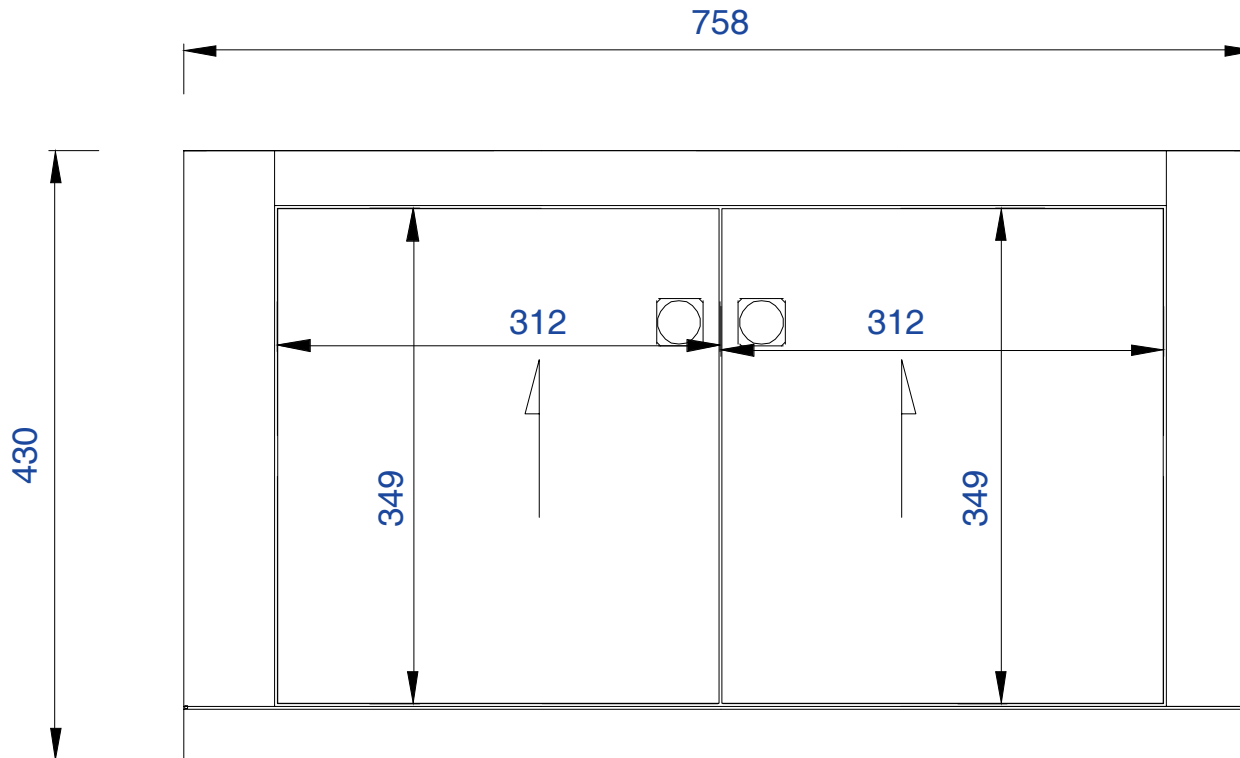

NOTE TWO: This vanity does not have a Backsplash.

Please consult our website for Countertop Diagrams:[www.jamesmartinvanities.com](http://www.jamesmartinvanities.com)

758mm

Item Number:

312-V30-APP  
312-V30-MTM

JAMES MARTIN

VANITIES™

Silverlake 758mm Cabinet

Diagrams with Dimensions  
page 01 of 03

NOTE ONE: Countertops are not shown in these diagrams. (Cabinet Only)

NOTE TWO: This vanity does not have a Backsplash

Please consult our website for Countertop Diagrams: [www.jamesmartinvanities.com](http://www.jamesmartinvanities.com)

758mm

Item Number:

312-V30-APP  
312-V30-MTM

JAMES MARTIN

VANITIES™

Silverlake 758mm Cabinet

758mm

Item Number:

312-V30-APP

312-V30-MTM

JAMES MARTIN

VANITIES™

Silverlake 758mm Cabinet

Diagrams with Dimensions