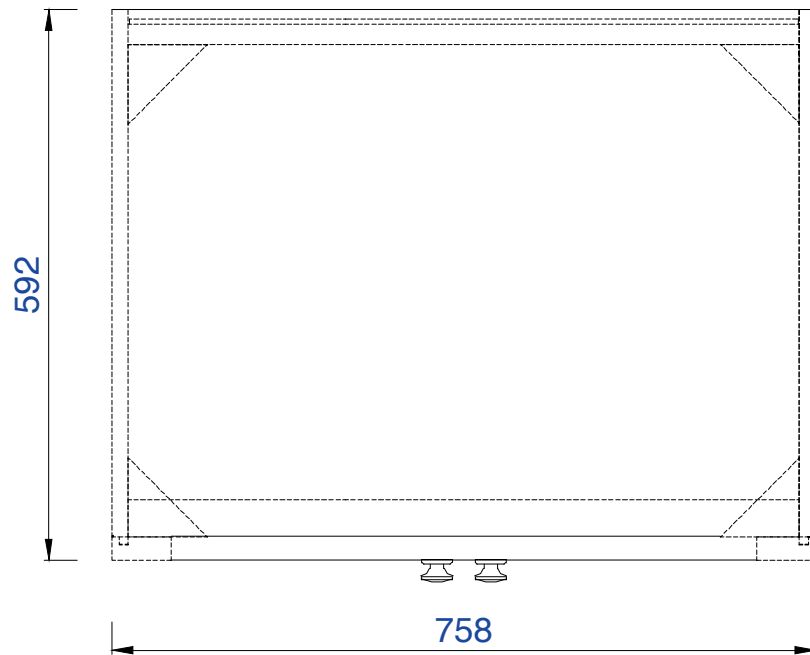

JAMES MARTIN

VANITIES™

Silverlake 758mm Cabinet

Diagrams with Dimensions  
page 01 of 03

NOTE ONE: Countertops are not shown in these diagrams. (Cabinet Only)

NOTE TWO: This vanity does not have a Backsplash

Please consult our website for Countertop Diagrams: [www.jamesmartinvanities.com](http://www.jamesmartinvanities.com)

758mm

Item Number:

312-V30-APP  
312-V30-MTM

JAMES MARTIN

VANITIES™

Silverlake 758mm Cabinet

Diagrams with Dimensions  
page 02 of 03

NOTE ONE: Countertops are not shown in these diagrams.(Cabinet Only)  
Please consult our website for Countertop Diagrams:[www.jamesmartinvanities.com](http://www.jamesmartinvanities.com)

758mm

Item Number:

312-V30-APP

312-V30-MTM

JAMES MARTIN

VANITIES™

Silverlake 758mm Cabinet

Diagrams with Dimensions