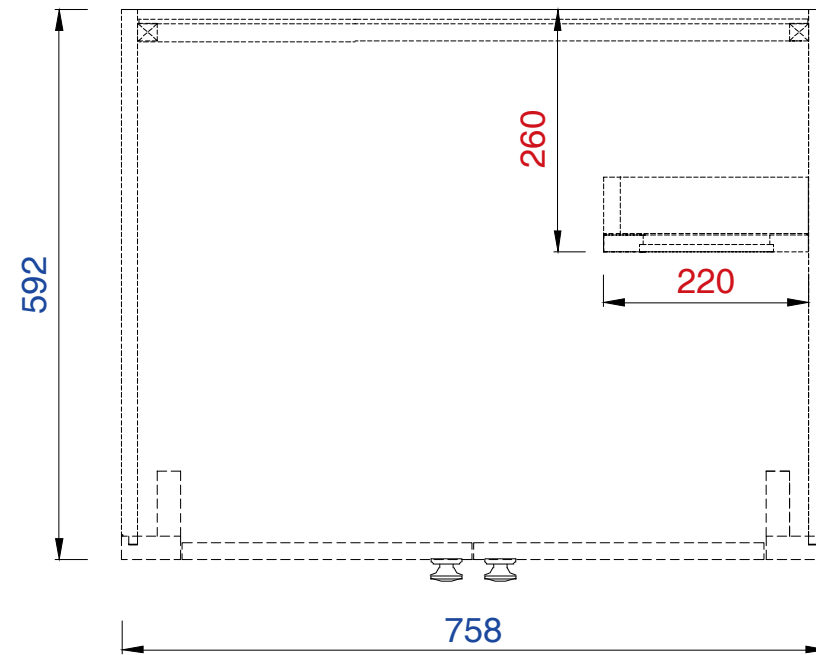

JAMES MARTIN

VANITIES™

Silverlake 758mm Cabinet

Diagrams with Dimensions  
page 01 of 03

NOTE ONE: Countertops are not shown in these diagrams. (Cabinet Only)

NOTE TWO: This vanity does not have a Backsplash

Please consult our website for Countertop Diagrams: [www.jamesmartinvanities.com](http://www.jamesmartinvanities.com)

758mm

Item Number:

312-V30-APP  
312-V30-MTM

JAMES MARTIN

VANITIES™

Silverlake 758mm Cabinet

Diagrams with Dimensions  
page 02 of 03

NOTE ONE: Countertops are not shown in these diagrams.(Cabinet Only)  
Please consult our website for Countertop Diagrams:[www.jamesmartinvanities.com](http://www.jamesmartinvanities.com)

758mm

Item Number:

312-V30-APP

312-V30-MTM

JAMES MARTIN

VANITIES™

Silverlake 758mm Cabinet

Diagrams with Dimensions