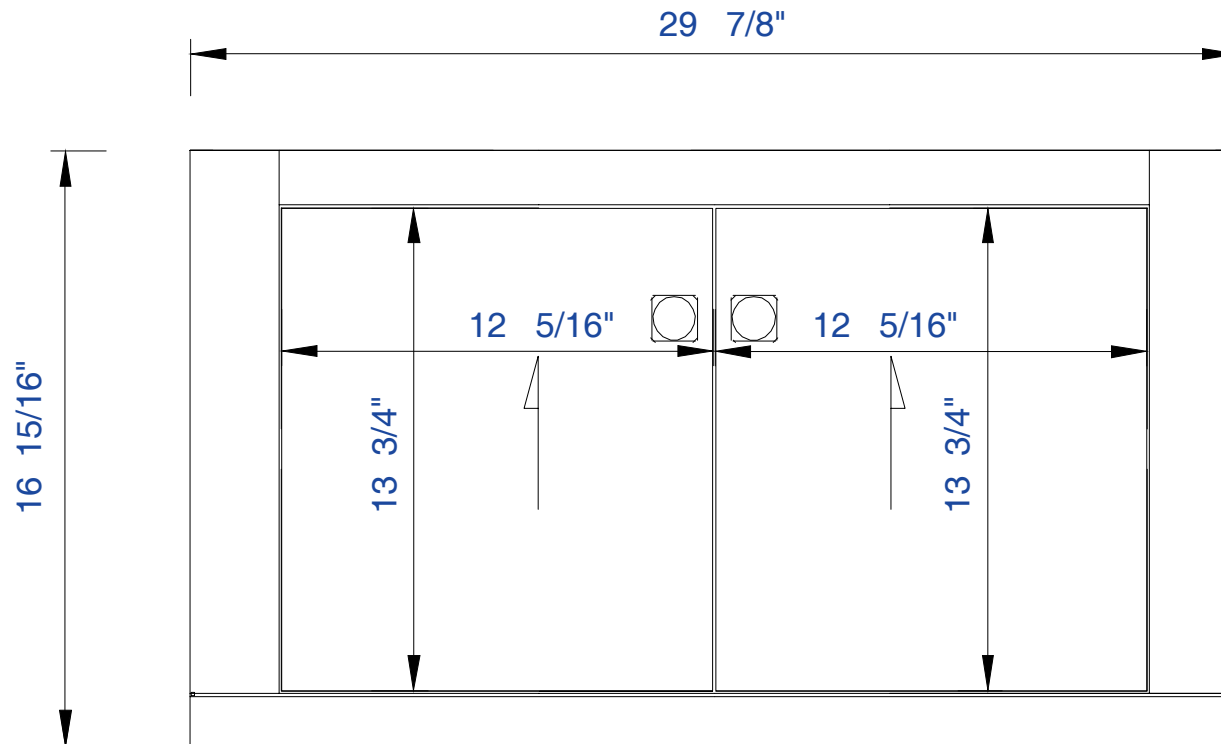

30"

Item Number:

312-V30-APP  
312-V30-MTM

JAMES MARTIN

VANITIES™

Silverlake 30" Cabinet

Diagrams with Dimensions  
page 01 of 03

NOTE ONE: Countertops are not shown in these diagrams.(Cabinet Only)

NOTE TWO: This vanity does not have a Backsplash

Please consult our website for Countertop Diagrams:[www.jamesmartinvanities.com](http://www.jamesmartinvanities.com)

30"

Item Number:

312-V30-APP  
312-V30-MTM

30"

Item Number:

312-V30-APP  
312-V30-MTM

JAMES MARTIN

VANITIES™

Silverlake 30" Cabinet

Diagrams with Dimensions  
page 03 of 03

NOTE ONE: Countertops are not shown in these diagrams.(Cabinet Only)

758mm

Item Number:

312-V30-APP

312-V30-MTM

JAMES MARTIN

VANITIES™

Silverlake 758mm Cabinet

Diagrams with Dimensions