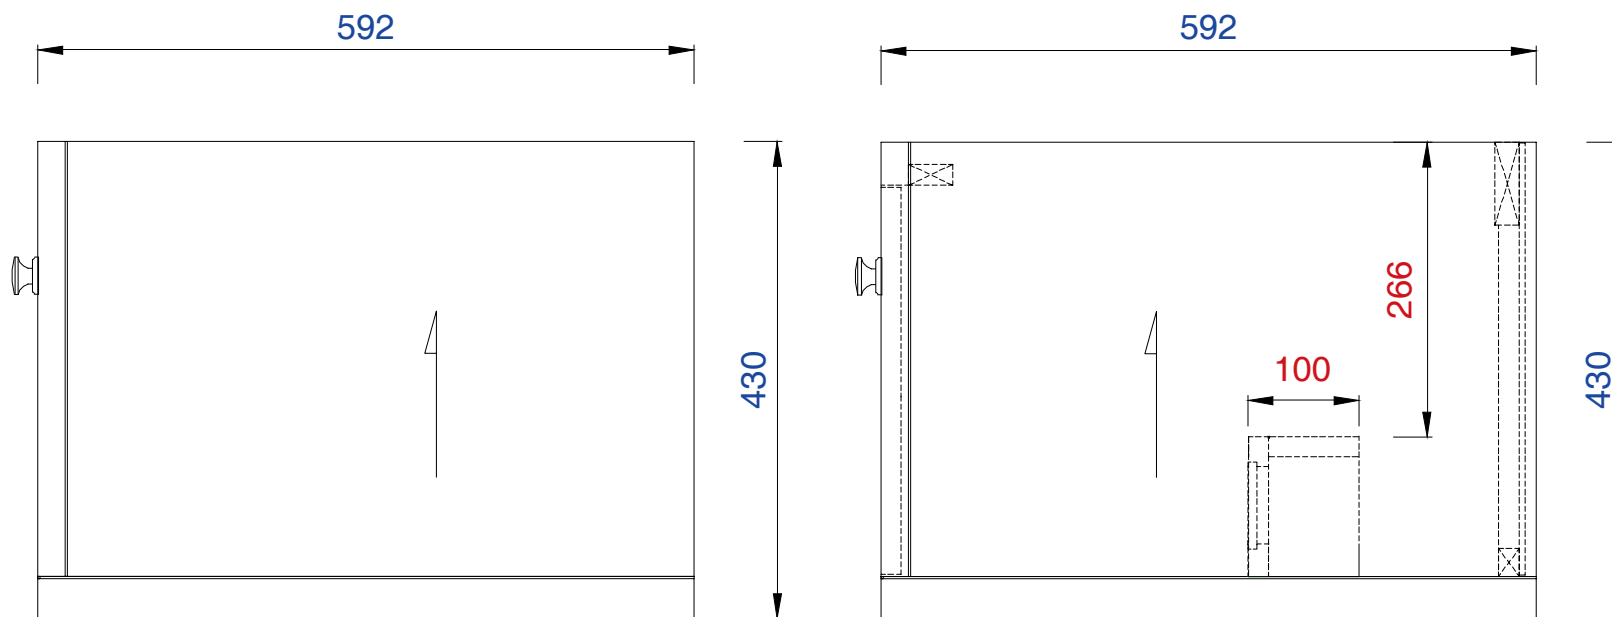

758mm

Item Number:

312-V30-APP

312-V30-MTM

JAMES MARTIN

VANITIES™

Silverlake 758mm Cabinet

Diagrams with Dimensions

page 03 of 03

NOTE ONE: Countertops are not shown in these diagrams. (Cabinet Only)

NOTE TWO: This vanity does not have a Backsplash

Please consult our website for Countertop Diagrams: www.jamesmartinvanities.com