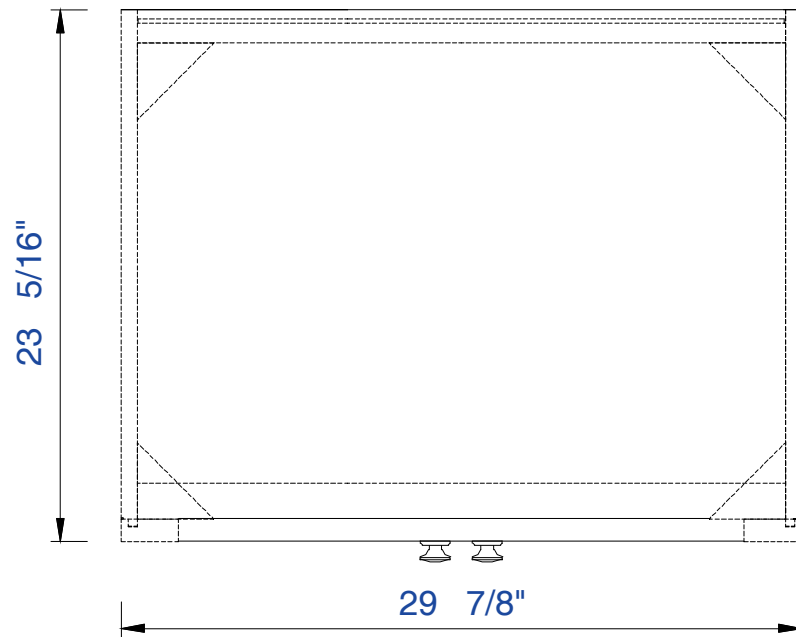

30"

Item Number:

312-V30-APP  
312-V30-MTM

JAMES MARTIN

VANITIES™

Silverlake 30" Cabinet

Diagrams with Dimensions  
page 01 of 03

NOTE ONE: Countertops are not shown in these diagrams.(Cabinet Only)

NOTE TWO: This vanity does not have a Backsplash

Please consult our website for Countertop Diagrams:[www.jamesmartinvanities.com](http://www.jamesmartinvanities.com)

30"

Item Number:

312-V30-APP  
312-V30-MTM

JAMES MARTIN

VANITIES™

Silverlake 30" Cabinet

Diagrams with Dimensions  
page 02 of 03

NOTE ONE: Countertops are not shown in these diagrams.(Cabinet Only)  
Please consult our website for Countertop Diagrams:[www.jamesmartinvanities.com](http://www.jamesmartinvanities.com)

30"

Item Number:

312-V30-APP  
312-V30-MTM

JAMES MARTIN

VANITIES™

Silverlake 30" Cabinet

Diagrams with Dimensions  
page 03 of 03

NOTE ONE: Countertops are not shown in these diagrams.(Cabinet Only)