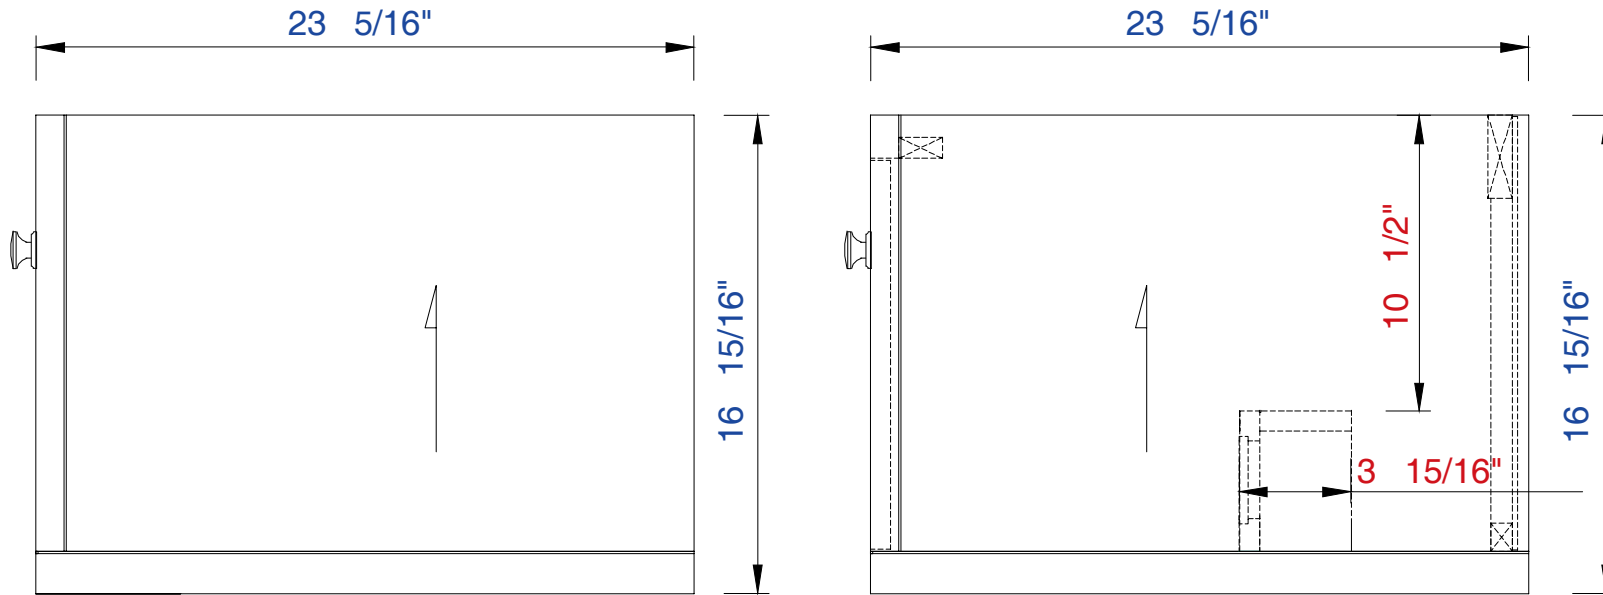

30"

Item Number:

312-V30-APP  
312-V30-MTM

JAMES MARTIN

VANITIES™

Silverlake 30" Cabinet

Diagrams with Dimensions  
page 03 of 03

NOTE ONE: Countertops are not shown in these diagrams.(Cabinet Only)

NOTE TWO: This vanity does not have a Backsplash.

Please consult our website for Countertop Diagrams:[www.jamesmartinvanities.com](http://www.jamesmartinvanities.com)

758mm

Item Number:

312-V30-APP  
312-V30-MTM

JAMES MARTIN

VANITIES™

Silverlake 758mm Cabinet

Diagrams with Dimensions  
page 01 of 03

NOTE ONE: Countertops are not shown in these diagrams. (Cabinet Only)

NOTE TWO: This vanity does not have a Backsplash

758mm

Item Number:

312-V30-APP

312-V30-MTM

JAMES MARTIN

VANITIES™

Silverlake 758mm Cabinet

Diagrams with Dimensions