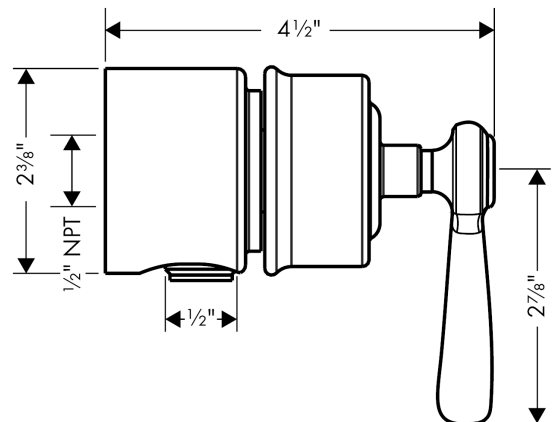

## Description

## Scale drawing

**AXOR Montreux**  
**Wall Outlet with Check Valves and Volume Control, Lever Handle**  
Finishes : **polished nickel**    Part no. : **16883831**