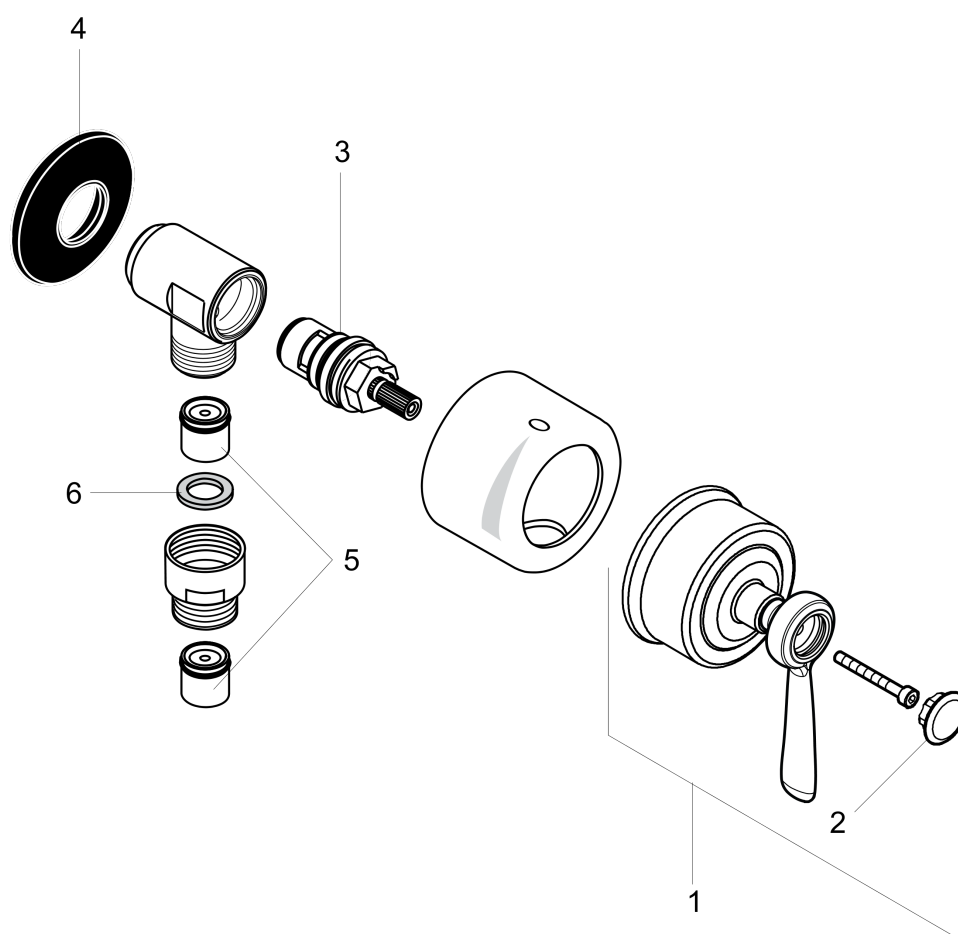

## Scale drawing

**AXOR Montreux**  
**Wall Outlet with Check Valves and Volume Control, Lever Handle**  
Finishes : **polished nickel**    Part no. : **16883831**

## Exploded drawing

Year of production: >04/08

**AXOR Montreux**  
**Wall Outlet with Check Valves and Volume Control, Lever Handle**  
 Finishes : **polished nickel**    Part no. : **16883831**

## Spare parts list

Year of production: >04/08

Pos.	Description	Part no.	PC	PU
1	handle	16693830	0	1
2	set of screw covers, cold / hot water / neutral	97987000	0	1
3	shut off unit right closing	96350000	0	1
4	support element	98557000	0	1
5	set of non return valves DW 15	94074000	0	1
6	flat seal	97674000	0	1