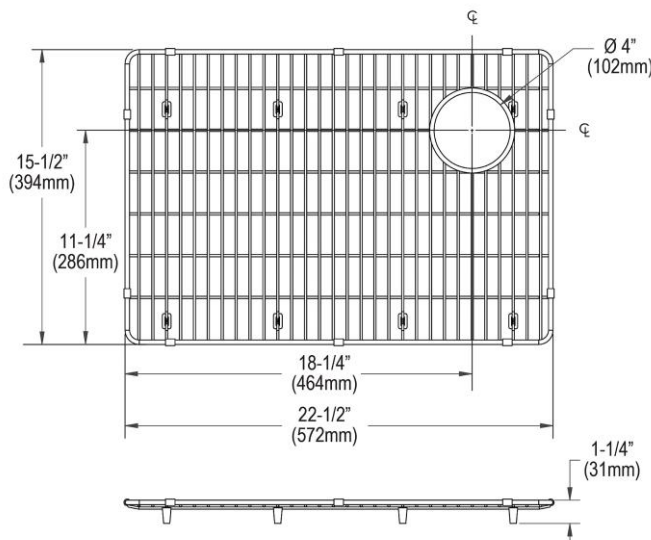

PART: _____ QTY: _____

PROJECT: _____

CONTACT: _____

DATE: _____

NOTES: _____

APPROVAL: _____

In keeping with our policy of continuing product improvement, Elkay reserves the right to change product specifications without notice. Please visit elkay.com for the most current version of Elkay product specification sheets. This specification describes an Elkay product with design, quality, and functional benefits to the user. When making a comparison of other producers' offerings, be certain these features are not overlooked.