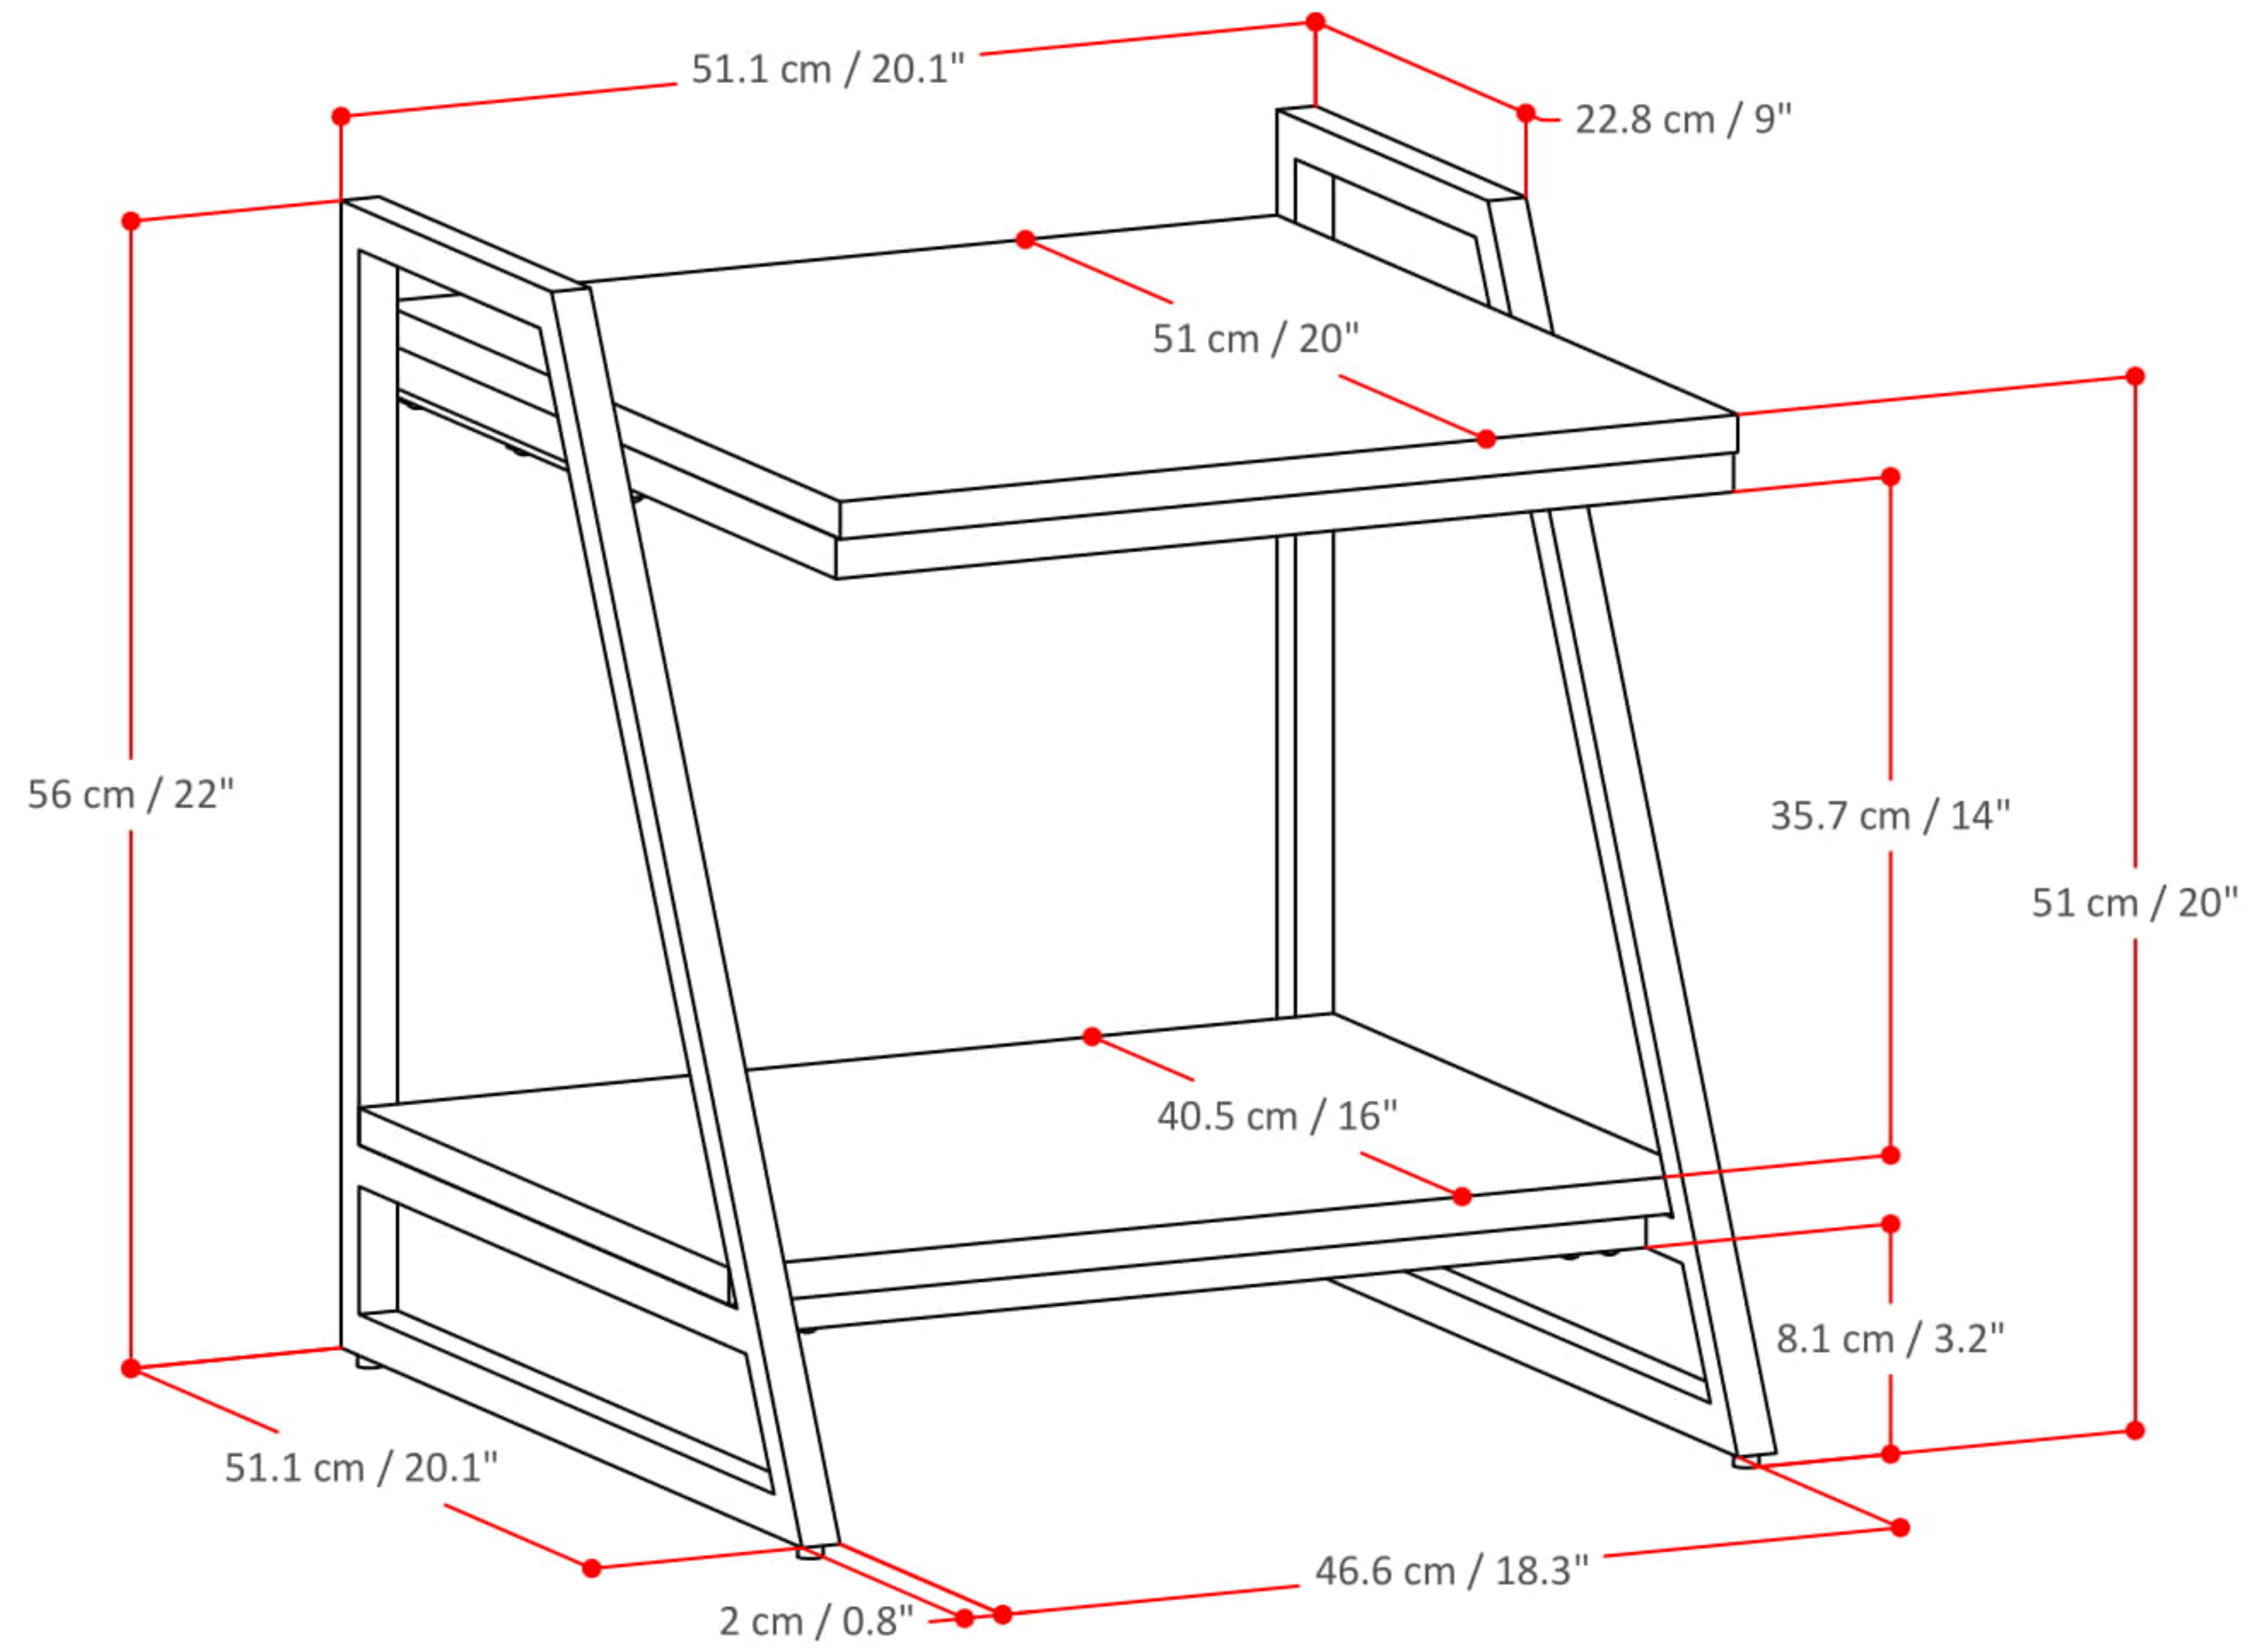

BRAXTON END TABLE

Net Weight- 27.2 (lbs)