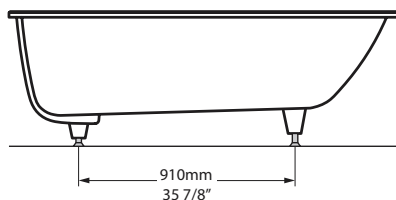

**SHAPE**

- Rectangular

**SIZE**

- Length: 60" (1524mm); Width: 30" (762mm); Height: 18 7/8"-19 1/8" (480-486mm)

**MATERIAL**

- Volcanic Limestone

**DRAIN HOLE**

- Off-center

## Kaldera 1

60" X 30" Undermount Or Drop-In Bathtub With Internal Overflow

**MODELS:** KAL1-N-SW-10

Top view

Front view

Side view

Drop In Cut Out

1476 mm x 712.5 mm  
58 1/8" x 28 1/16"

ONTARIO  
[houseofrohl.ca/support](http://houseofrohl.ca/support)  
1-800-287-5354

**FORME**

- Rectangulaire

**TAILLE**

- Longueur: 60" (1524mm); Largeur: 30" (762mm); Hauteur: 18 7/8"-19 1/8" (480-486mm)

# ESPECIFICACIONES

**FORMA**

- Rectangular

**TAMAÑO**

- Largo: 60" (1524mm); Ancho 30" (762mm); Altura: 18 7/8"-19 1/8" (480-486mm)

**MATERIAL**

- Piedra caliza volcánica

**ORIFICIO DE DRENAJE**