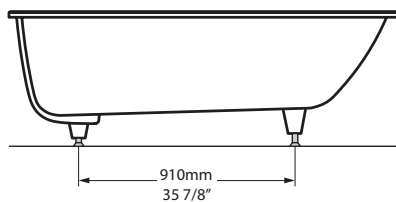

**SHAPE**

- Rectangular

**SIZE**

- Length: 60" (1524mm); Width: 30" (762mm); Height: 18 7/8"-19 1/8" (480-486mm)

**MATERIAL**

- Volcanic Limestone

**DRAIN HOLE**

- Off-center

# ESPECIFICACIONES

**FORMA**

- Rectangular

**TAMAÑO**

- Largo: 60" (1524mm); Ancho 30" (762mm); Altura: 18 7/8"-19 1/8" (480-486mm)

**MATERIAL**

- Piedra caliza volcánica

**ORIFICIO DE DRENAJE**

## Kaldera 1

Bañera empotrada o empotrada de 60" x 30" con desbordamiento interno

**MODELOS:** KAL1-N-SW-IO

Top view

Front view

Side view

Drop In Cut Out

1476 mm x 712.5 mm  
58 1/8" x 28 1/16"

Under Mount Cut Out

1385 mm x 631 mm  
54 1/2" x 24 13/16"

**For warranty or additional information, contact:**

U.S.A.  
[houseofrohl.com/support](http://houseofrohl.com/support)  
1-800-777-9762

QUEBEC / MARITIMES / WESTERN CANADA  
QUÉBEC / MARITIMES / OUEST CANADIEN  
QUEBEC / MARITIMOS / CANADA OCCIDENTAL  
[houseofrohl.ca/support](http://houseofrohl.ca/support)  
1-866-473-8442