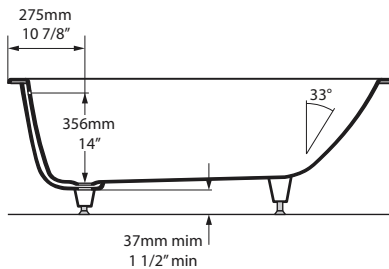

**SHAPE**

- Rectangular

**SIZE**

- Length: 60" (1524mm); Width: 30" (762mm); Height: 18 7/8"-19 1/8" (480-486mm)

**MATERIAL**

- Volcanic Limestone

**DRAIN HOLE**

- Off-center

## Kaldera 1

60" X 30" Undermount Or Drop-In Bathtub With Internal Overflow

**MODELS:** KAL1-N-SW-10

Top view

Front view

Side view

Drop In Cut Out

1476 mm x 712.5 mm  
58 1/8" x 28 1/16"

ONTARIO  
[houseofrohl.ca/support](http://houseofrohl.ca/support)  
1-800-287-5354

**FORME**

- Rectangulaire

**TAILLE**

- Longueur: 60" (1524mm); Largeur: 30" (762mm); Hauteur: 18 7/8"-19 1/8" (480-486mm)

# ESPECIFICACIONES

**FORMA**

- Rectangular

**TAMAÑO**

- Largo: 60" (1524mm); Ancho 30" (762mm); Altura: 18 7/8"-19 1/8" (480-486mm)

**MATERIAL**

- Piedra caliza volcánica

**ORIFICIO DE DRENAJE**