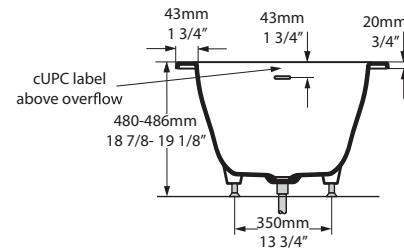

**SHAPE**

- Rectangular

**SIZE**

- Length: 60" (1524mm); Width: 30" (762mm); Height: 18 7/8"-19 1/8" (480-486mm)

**MATERIAL**

- Volcanic Limestone

**DRAIN HOLE**

- Off-center

## Kaldera 1

60" X 30" Undermount Or Drop-In Bathtub With Internal Overflow

**MODELS:** KAL1-N-SW-10

Top view

Front view

Side view

Drop In Cut Out

1476 mm x 712.5 mm  
58 1/8" x 28 1/16"

ONTARIO  
[houseofrohl.ca/support](http://houseofrohl.ca/support)  
1-800-287-5354

**FORME**

- Rectangulaire

**TAILLE**

- Longueur: 60" (1524mm); Largeur: 30" (762mm); Hauteur: 18 7/8"-19 1/8" (480-486mm)

# ESPECIFICACIONES

**FORMA**

- Rectangular

**TAMAÑO**

- Largo: 60" (1524mm); Ancho 30" (762mm); Altura: 18 7/8"-19 1/8" (480-486mm)

**MATERIAL**

- Piedra caliza volcánica

**ORIFICIO DE DRENAJE**