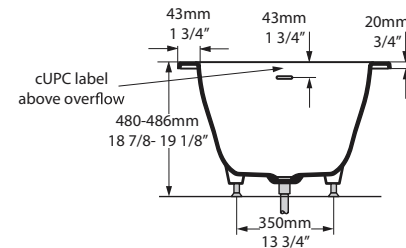

**SHAPE**

- Rectangular

**SIZE**

- Length: 60" (1524mm); Width: 30" (762mm); Height: 18 7/8"-19 1/8" (480-486mm)

**MATERIAL**

- Volcanic Limestone

**DRAIN HOLE**

- Off-center

# ESPECIFICACIONES

**FORMA**

- Rectangular

**TAMAÑO**

- Largo: 60" (1524mm); Ancho 30" (762mm); Altura: 18 7/8"-19 1/8" (480-486mm)

**MATERIAL**

- Piedra caliza volcánica

**ORIFICIO DE DRENAJE**

## Kaldera 1

Bañera empotrada o empotrada de 60" x 30" con desbordamiento interno

**MODELOS:** KAL1-N-SW-IO

Top view

Front view

Side view

Drop In Cut Out

1476 mm x 712.5 mm  
58 1/8" x 28 1/16"

Under Mount Cut Out

1385 mm x 631 mm  
54 1/2" x 24 13/16"

**For warranty or additional information, contact:**

U.S.A.  
[houseofrohl.com/support](http://houseofrohl.com/support)  
1-800-777-9762

QUEBEC / MARITIMES / WESTERN CANADA  
QUÉBEC / MARITIMES / OUEST CANADIEN  
QUEBEC / MARITIMOS / CANADA OCCIDENTAL  
[houseofrohl.ca/support](http://houseofrohl.ca/support)  
1-866-473-8442