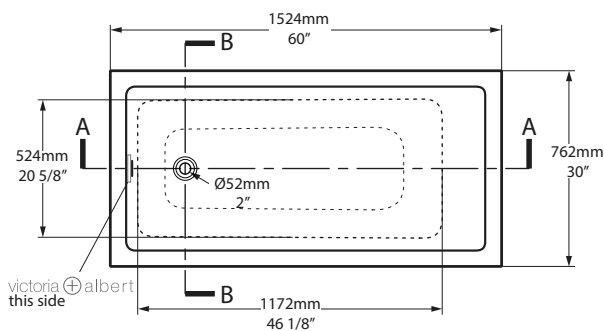

**SHAPE**

- Rectangular

**SIZE**

- Length: 60" (1524mm); Width: 30" (762mm); Height: 18 7/8"-19 1/8" (480-486mm)

**MATERIAL**

- Volcanic Limestone

**DRAIN HOLE**

- Off-center

## Kaldera 1

60" X 30" Undermount Or Drop-In Bathtub With Internal Overflow

**MODELS:** KAL1-N-SW-10

Top view

Front view

Side view

Drop In Cut Out

1476 mm x 712.5 mm  
58 1/8" x 28 1/16"

ONTARIO  
[houseofrohl.ca/support](http://houseofrohl.ca/support)  
1-800-287-5354

**FORME**

- Rectangulaire

**TAILLE**

- Longueur: 60" (1524mm); Largeur: 30" (762mm); Hauteur: 18 7/8"-19 1/8" (480-486mm)

# ESPECIFICACIONES

**FORMA**

- Rectangular

**TAMAÑO**

- Largo: 60" (1524mm); Ancho 30" (762mm); Altura: 18 7/8"-19 1/8" (480-486mm)

**MATERIAL**

- Piedra caliza volcánica

**ORIFICIO DE DRENAJE**