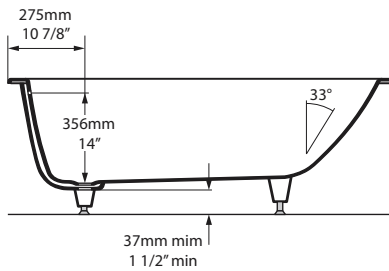

**SHAPE**

- Rectangular

**SIZE**

- Length: 60" (1524mm); Width: 30" (762mm); Height: 18 7/8"-19 1/8" (480-486mm)

**MATERIAL**

- Volcanic Limestone

**DRAIN HOLE**

- Off-center

# ESPECIFICACIONES

**FORMA**

- Rectangular

**TAMAÑO**

- Largo: 60" (1524mm); Ancho 30" (762mm); Altura: 18 7/8"-19 1/8" (480-486mm)

**MATERIAL**

- Piedra caliza volcánica

**ORIFICIO DE DRENAJE**

## Kaldera 1

Bañera empotrada o empotrada de 60" x 30" con desbordamiento interno

**MODELOS:** KAL1-N-SW-IO

Top view

Front view

Side view

Drop In Cut Out

1476 mm x 712.5 mm  
58 1/8" x 28 1/16"

Under Mount Cut Out

1385 mm x 631 mm  
54 1/2" x 24 13/16"

**For warranty or additional information, contact:**

U.S.A.  
[houseofrohl.com/support](http://houseofrohl.com/support)  
1-800-777-9762

QUEBEC / MARITIMES / WESTERN CANADA  
QUÉBEC / MARITIMES / OUEST CANADIEN  
QUEBEC / MARITIMOS / CANADA OCCIDENTAL  
[houseofrohl.ca/support](http://houseofrohl.ca/support)  
1-866-473-8442