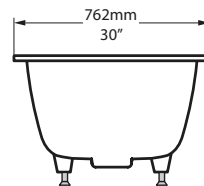

**SHAPE**

- Rectangular

**SIZE**

- Length: 60" (1524mm); Width: 30" (762mm); Height: 18 7/8"-19 1/8" (480-486mm)

**MATERIAL**

- Volcanic Limestone

**DRAIN HOLE**

- Off-center

# ESPECIFICACIONES

**FORMA**

- Rectangular

**TAMAÑO**

- Largo: 60" (1524mm); Ancho 30" (762mm); Altura: 18 7/8"-19 1/8" (480-486mm)

**MATERIAL**

- Piedra caliza volcánica

**ORIFICIO DE DRENAJE**

## Kaldera 1

Bañera empotrada o empotrada de 60" x 30" con desbordamiento interno

**MODELOS:** KAL1-N-SW-IO

Top view

Front view

Side view

Drop In Cut Out

1476 mm x 712.5 mm  
58 1/8" x 28 1/16"

Under Mount Cut Out

1385 mm x 631 mm  
54 1/2" x 24 13/16"

**For warranty or additional information, contact:**

U.S.A.  
[houseofrohl.com/support](http://houseofrohl.com/support)  
1-800-777-9762

QUEBEC / MARITIMES / WESTERN CANADA  
QUÉBEC / MARITIMES / OUEST CANADIEN  
QUEBEC / MARITIMOS / CANADA OCCIDENTAL  
[houseofrohl.ca/support](http://houseofrohl.ca/support)  
1-866-473-8442