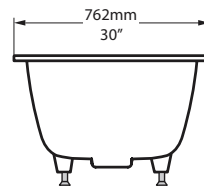

**SHAPE**

- Rectangular

**SIZE**

- Length: 60" (1524mm); Width: 30" (762mm); Height: 18 7/8"-19 1/8" (480-486mm)

**MATERIAL**

- Volcanic Limestone

**DRAIN HOLE**

- Off-center

## Kaldera 1

60" X 30" Undermount Or Drop-In Bathtub With Internal Overflow

**MODELS:** KAL1-N-SW-10

Top view

Front view

Side view

Drop In Cut Out

1476 mm x 712.5 mm  
58 1/8" x 28 1/16"

Under Mount Cut Out

1385 mm x 631 mm  
54 1/2" x 24 13/16"

**For warranty or additional information, contact:**

U.S.A.  
[houseofrohl.com/support](http://houseofrohl.com/support)  
1-800-777-9762

QUEBEC / MARITIMES / WESTERN CANADA  
QUÉBEC / MARITIMES / OUEST CANADIEN  
QUEBEC / MARITIMOS / CANADA OCCIDENTAL  
[houseofrohl.ca/support](http://houseofrohl.ca/support)  
1-866-473-8442

ONTARIO  
[houseofrohl.ca/support](http://houseofrohl.ca/support)  
1-800-287-5354

**FORME**

- Rectangulaire

**TAILLE**

- Longueur: 60" (1524mm); Largeur: 30" (762mm); Hauteur: 18 7/8"-19 1/8" (480-486mm)