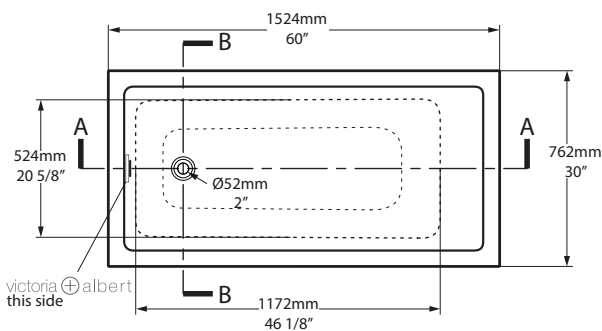

**SHAPE**

- Rectangular

**SIZE**

- Length: 60" (1524mm); Width: 30" (762mm); Height: 18 7/8"-19 1/8" (480-486mm)

**MATERIAL**

- Volcanic Limestone

**DRAIN HOLE**

- Off-center

# ESPECIFICACIONES

**FORMA**

- Rectangular

**TAMAÑO**

- Largo: 60" (1524mm); Ancho 30" (762mm); Altura: 18 7/8"-19 1/8" (480-486mm)

**MATERIAL**

- Piedra caliza volcánica

**ORIFICIO DE DRENAJE**

## Kaldera 1

Bañera empotrada o empotrada de 60" x 30" con desbordamiento interno

**MODELOS:** KAL1-N-SW-IO

Top view

Front view

Side view

Drop In Cut Out

1476 mm x 712.5 mm  
58 1/8" x 28 1/16"

Under Mount Cut Out

1385 mm x 631 mm  
54 1/2" x 24 13/16"

**For warranty or additional information, contact:**

U.S.A.  
[houseofrohl.com/support](http://houseofrohl.com/support)  
1-800-777-9762

QUEBEC / MARITIMES / WESTERN CANADA  
QUÉBEC / MARITIMES / OUEST CANADIEN  
QUEBEC / MARITIMOS / CANADA OCCIDENTAL  
[houseofrohl.ca/support](http://houseofrohl.ca/support)  
1-866-473-8442