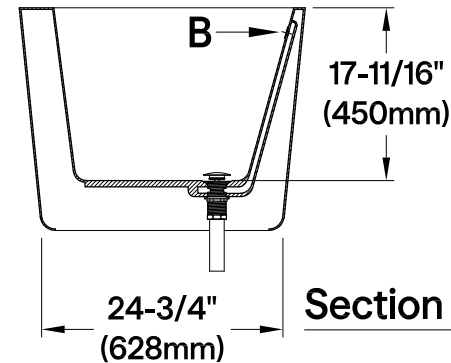

## 59" Acrylic Freestanding Tub with Drain

### Drain Hole Size

Scale (3:1)

### View B

Scale (5:1)

Section A-A

**M14 x 120 (4 pcs)**  
**M14 x 100 (1 pc)**