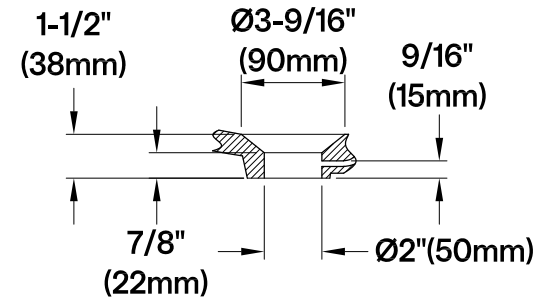

## 59" Acrylic Freestanding Tub with Drain

### Drain Hole Size

Scale (3:1)

### View B

Scale (5:1)

Section A-A

**M14 x 120 (4 pcs)**  
**M14 x 100 (1 pc)**