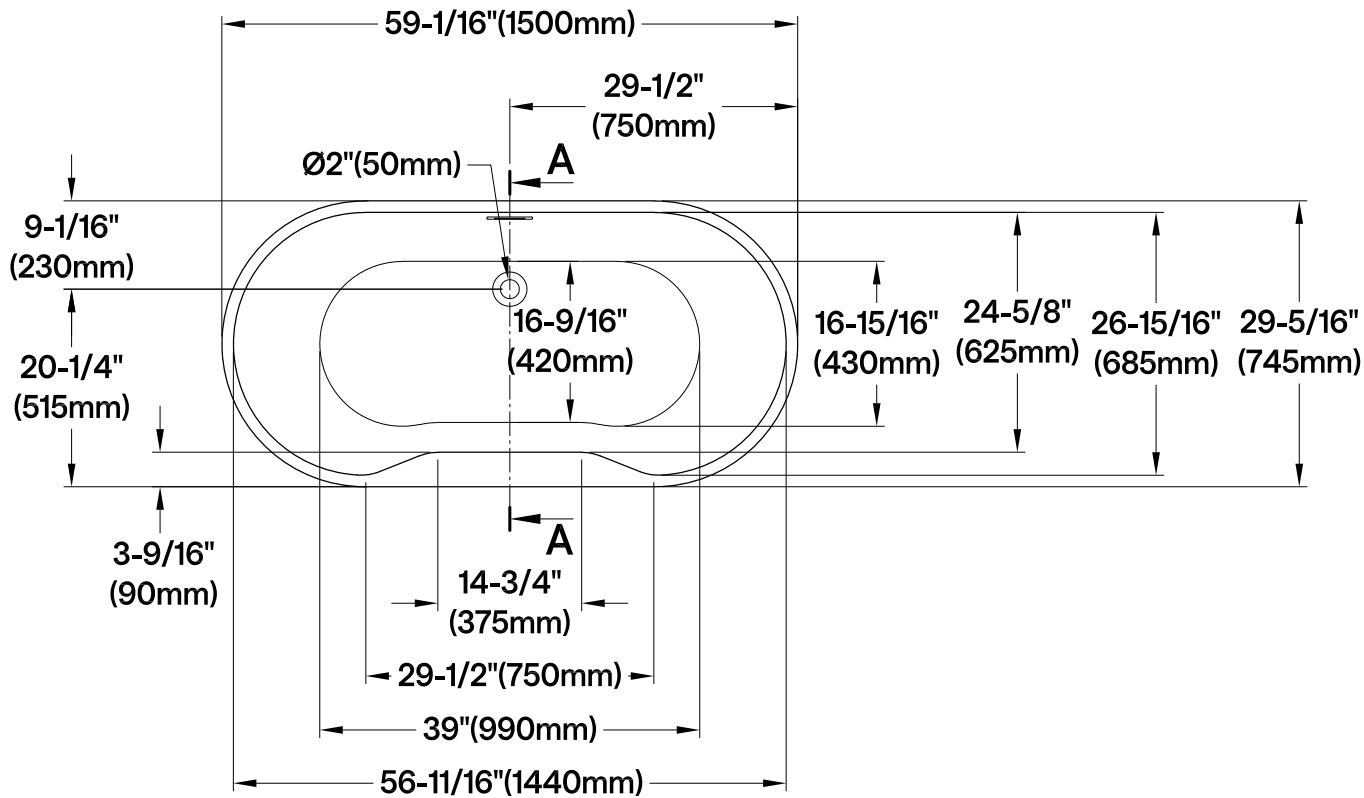

## 59" Acrylic Freestanding Tub with Drain

### Drain Hole Size

Scale (3:1)

### View B

Scale (5:1)

Section A-A

**M14 x 120 (4 pcs)**  
**M14 x 100 (1 pc)**