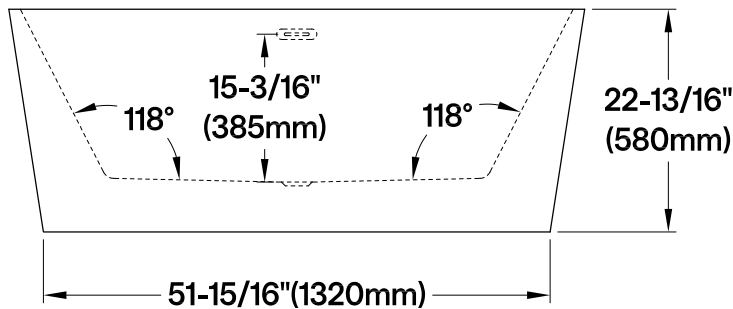

## 59" Acrylic Freestanding Tub with Drain

### Drain Hole Size

Scale (3:1)

### View B

Scale (5:1)

Section A-A

**M14 x 120 (4 pcs)**  
**M14 x 100 (1 pc)**