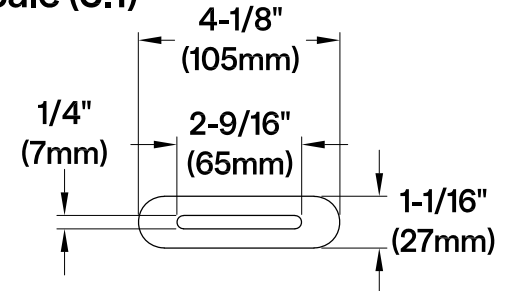

## 59" Acrylic Freestanding Tub with Drain

### Drain Hole Size

Scale (3:1)

### View B

Scale (5:1)

Section A-A

**M14 x 120 (4 pcs)**  
**M14 x 100 (1 pc)**