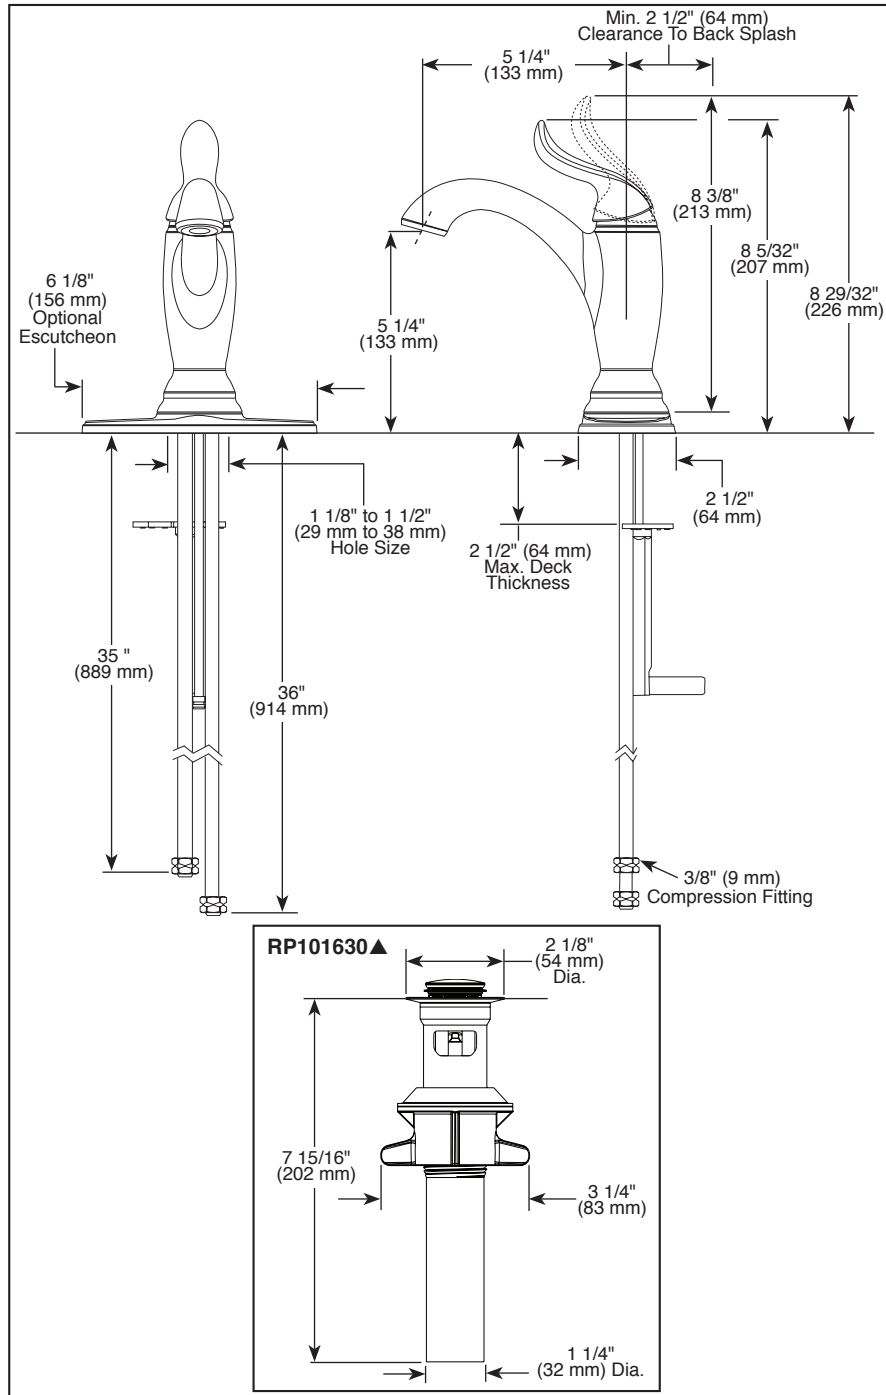

▲ Designate Proper Finish Suffix

Delta reserves the right (1) to make changes in specifications and materials, and (2) to change or discontinue models, both without notice or obligation. Dimensions are for reference only. See current full-line price book or www.deltafaucet.com for finish options and product availability.

DSP-L-594-MPU-DST Rev. G

Delta Faucet Company

55 E. 111th Street, Indianapolis, IN 46280
350 South Edgeware Road, St. Thomas, ON N5P 4L1
© 2023 Delta Faucet Company