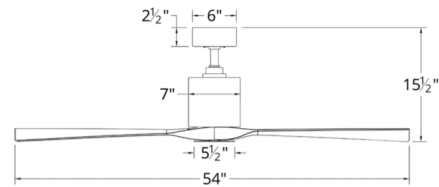

Description

Inspired by the golden age of flying, the Aviator Flush Mount Ceiling Fan takes technology to the next level. Features an understated look in interior or exterior spaces. DC motor with 13 degree pitch and 54 inch sweep. Syncs with Modern Forms app to control fan speed and luminaire. Integrates with smart home devices including Google Assistant and Amazon Echo for voice command and energy savings. Available in 3 Blade and 5 Blade options with a Matte Black motor with Matte Black blades, Matte Black motor with Distressed Koa blades or Graphite motor with Weathered Grey blades. Optional LED light kit sold separately. Supplied with 4.5 inch downrod. Includes RF wall control. Additional RF wall controls and optional RF remote control sold separately. ETL listed, wet locations.

Shown in graphite / weathered grey

Specifications

COLOR	N/A
BODY FINISH	Graphite / Weathered Grey
WATTAGE	N/A
DIMMER	N/A
DIMENSIONS	54"W x 15.5"H
BULB	N/A
COUNTRY OF ORIGIN	Chinese Taipei

CLICK TO VIEW PRODUCT