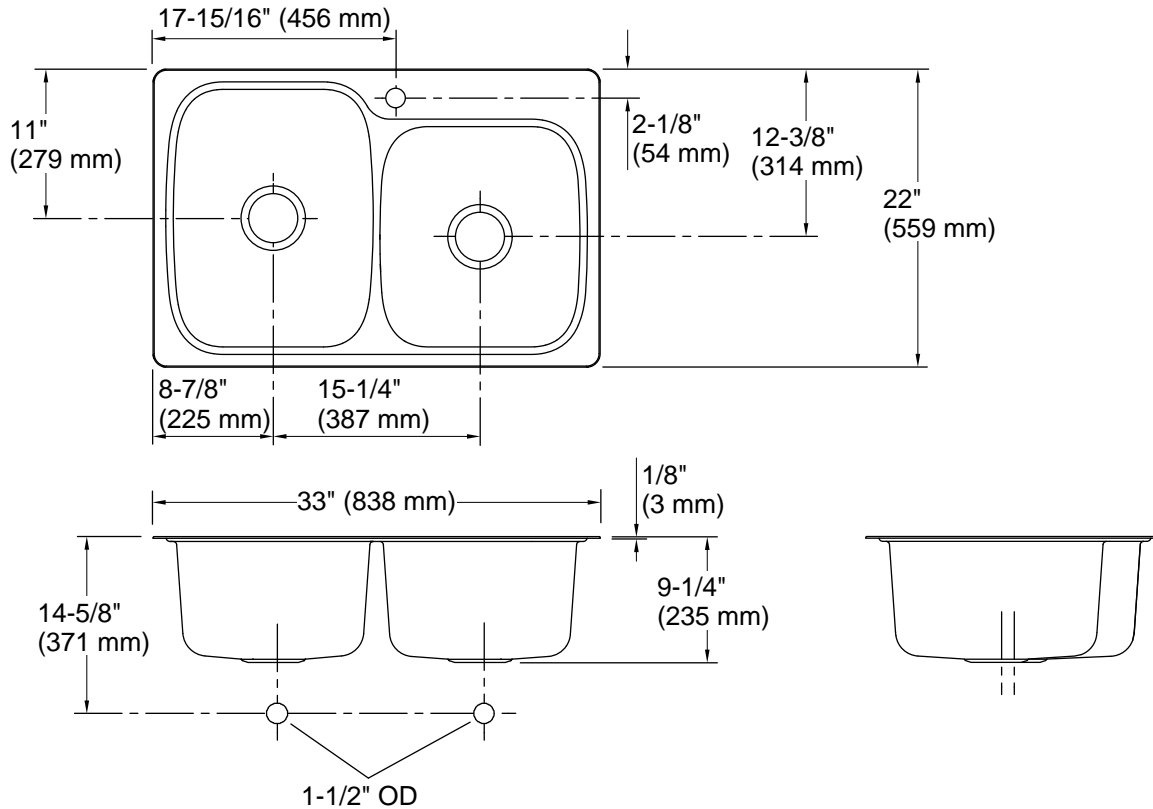

Verse™
33" top-/undermount double-bowl kitchen sink
K-75791-1

Features

- 36" minimum base cabinet width
- Large/medium bowls
- 9" (229 mm) depth provides generous workspace
- Single faucet hole
- Includes installation hardware

Technical Information

All product dimensions are nominal.

Basin configuration: Large Bowl on Left

Min. base cabinet width: 36" (914 mm)

Bowl area (Right): Length: 14-3/16" (360 mm)
 Width: 15-11/16" (398 mm)
 Bowl depth: 9" (229 mm)
 Water depth: 9" (229 mm)

Bowl area (Left): Length: 14-3/16" (360 mm)
 Width: 18-7/16" (468 mm)
 Bowl depth: 9" (229 mm)
 Water depth: 9" (229 mm)

Number of deck holes: 1

Faucet hole(s): 1-7/16" (37 mm)

Drain hole: 3-3/4" (94 mm)