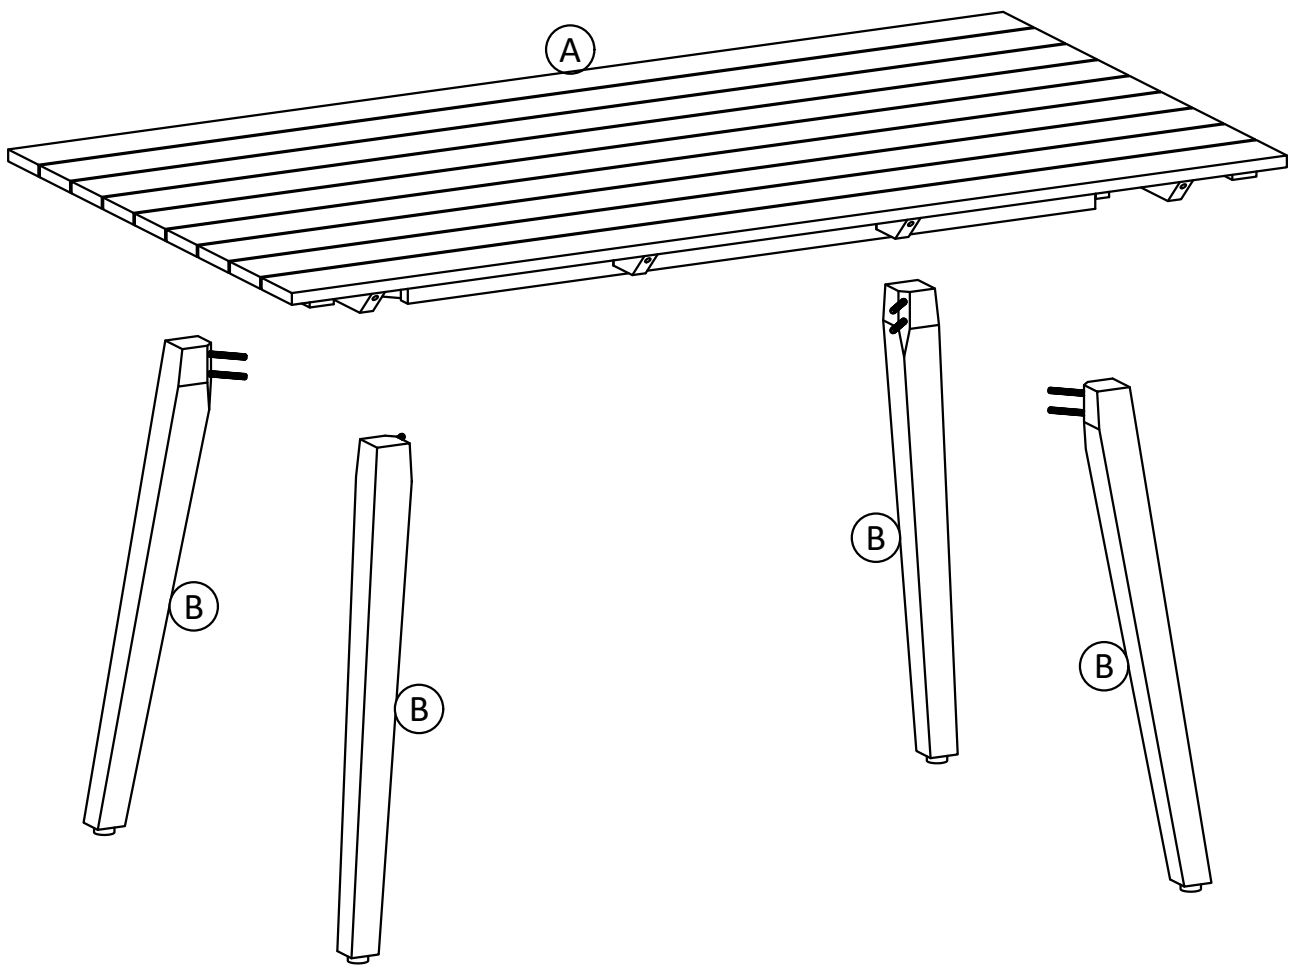

WASHER
Ø19 / Ø8 X 1 mm
QTY 8

LOCK WASHER
Ø13 / Ø8 X 1 mm
QTY 8

NUT
M8
QTY 8

WRENCH
WR13
QTY 1

Step 1

1. Attach Legs (B) to Table Top (A) using Washers (1), Lock Washers (2) and Nuts (3) through guide holes.
2. Use Wrench (4) to tighten Nuts. Do not over-tighten.