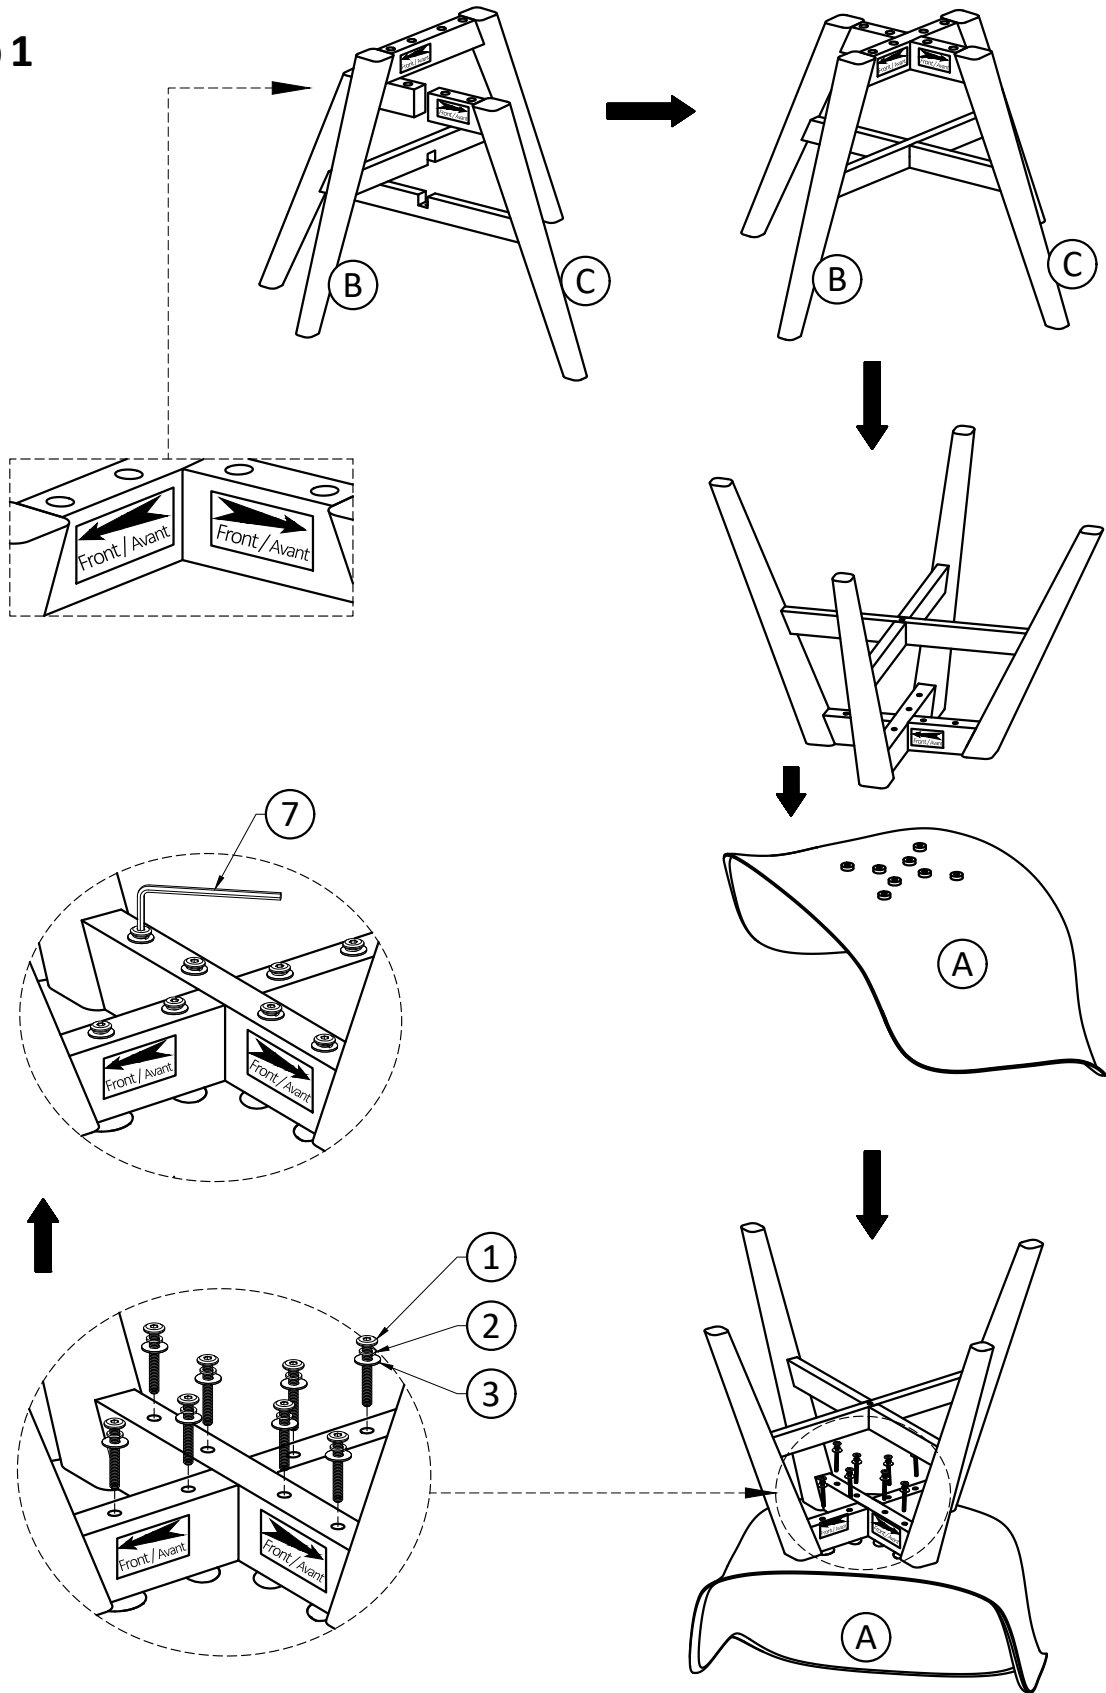

WASHER
Ø19 / Ø8 X 1 mm
QTY 8

LOCK WASHER
Ø13 / Ø8 X 1 mm
QTY 8

NUT
M8
QTY 8

WRENCH
WR13
QTY 1

Step 1

1. Attach Legs (B) to Table Top (A) using Washers (1), Lock Washers (2) and Nuts (3) through guide holes.
2. Use Wrench (4) to tighten Nuts. Do not over-tighten.

Hardware Description

ALLEN KEY BOLT
M6 X 50 mm
QTY 16

LOCK WASHER
Ø10 / Ø6 X 2 mm
QTY 16

WASHER
Ø16 / Ø6 X 2 mm
QTY 16

PHILLIPS SCREW
M4 X 30 mm
QTY 2

PHILLIPS SCREW
M4 X 15 mm
QTY 8

BRACKET
QTY 2

ALLEN KEY
QTY 2

Required -
Phillips screwdriver
Not Included

Step 1

1. Attach Legs (B), (C) to Chair Seat (A) using Bolts (1), Lock Washers (2) and Washers (3) through guide holes.
2. Use Allen Key (7) to tighten Bolts. Do not over-tighten.

Step 2

1. Use Phillips Screw ④ to attach the support bars of the Legs.
2. Attach Bracket ⑥ to the support bars of the legs using Phillips Screws ⑤.
3. Use Phillips Screwdriver to tighten screws. Do not over-tighten.