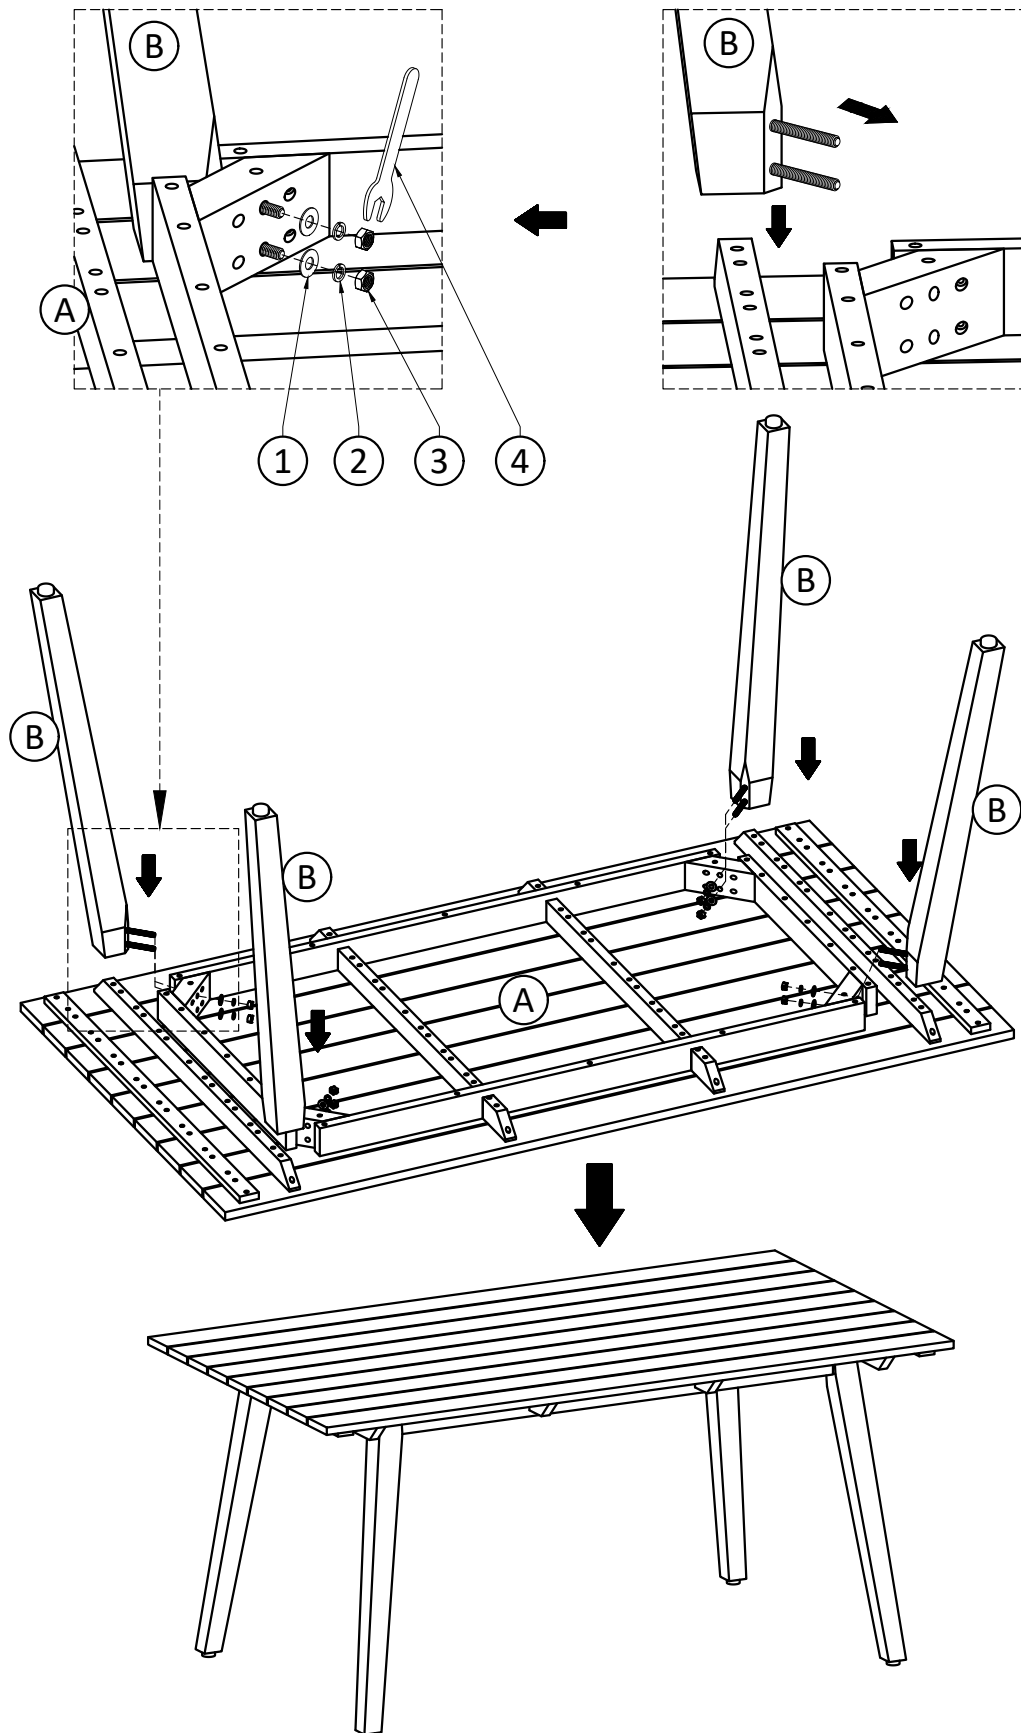

WASHER
Ø19 / Ø8 X 1 mm
QTY 8

LOCK WASHER
Ø13 / Ø8 X 1 mm
QTY 8

NUT
M8
QTY 8

WRENCH
WR13
QTY 1

Step 1

1. Attach Legs (B) to Table Top (A) using Washers (1), Lock Washers (2) and Nuts (3) through guide holes.
2. Use Wrench (4) to tighten Nuts. Do not over-tighten.