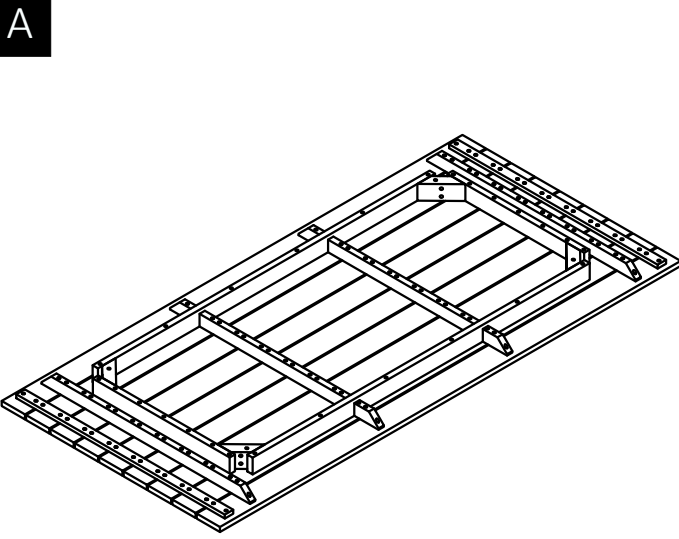

Part Description

TABLE TOP
QTY 1