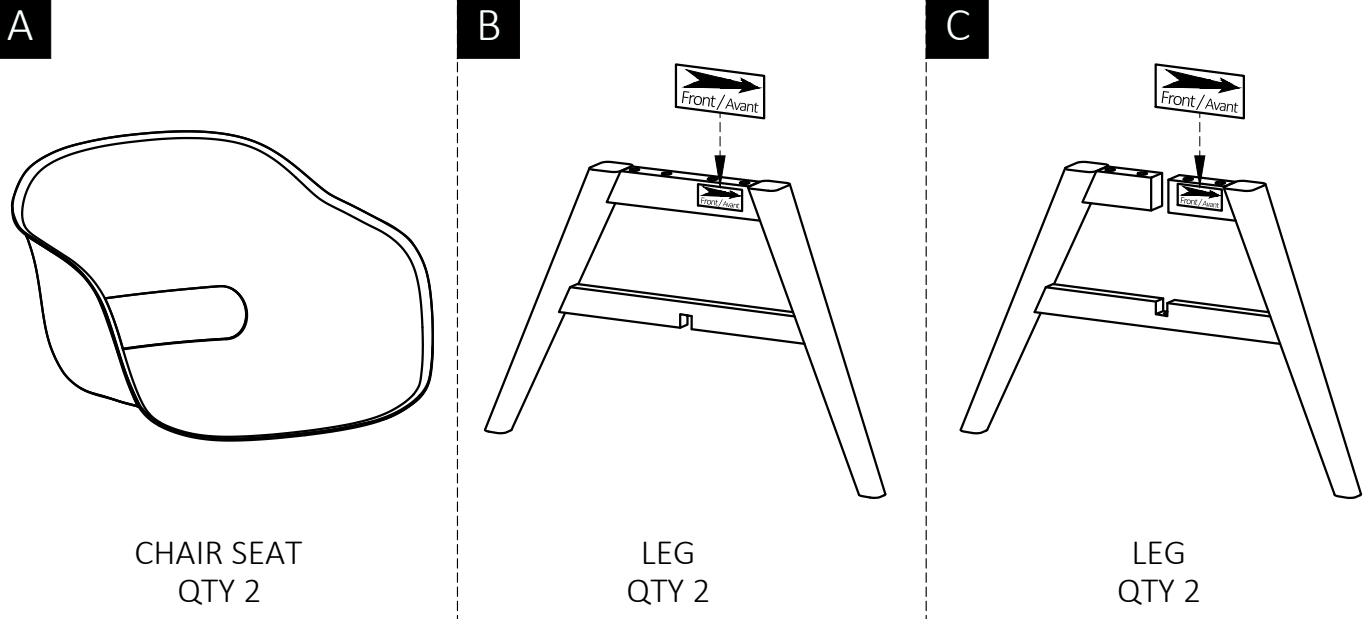

Part Description

CHAIR SEAT
QTY 2

LEG
QTY 2

LEG
QTY 2