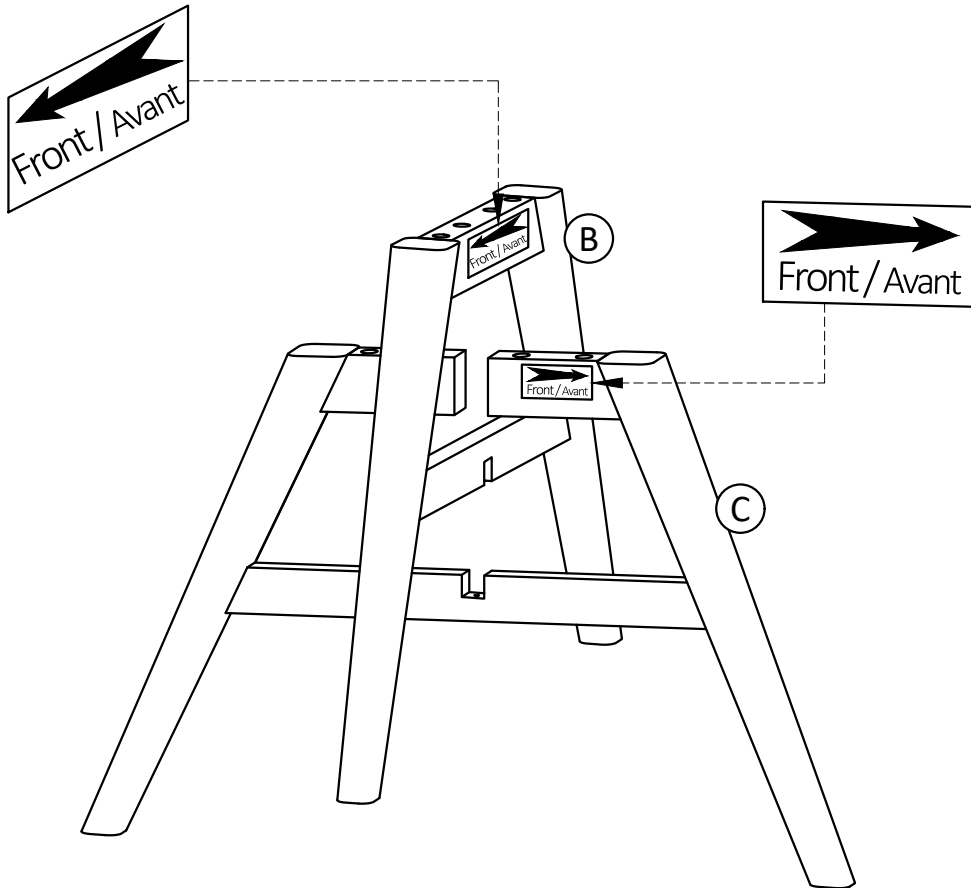

Hardware Description

ALLEN KEY BOLT
M6 X 50 mm
QTY 16

LOCK WASHER
Ø10 / Ø6 X 2 mm
QTY 16

WASHER
Ø16 / Ø6 X 2 mm
QTY 16

PHILLIPS SCREW
M4 X 30 mm
QTY 2

PHILLIPS SCREW
M4 X 15 mm
QTY 8

BRACKET
QTY 2

ALLEN KEY
QTY 2

Required -
Phillips screwdriver
Not Included

Step 1

1. Attach Legs (B), (C) to Chair Seat (A) using Bolts (1), Lock Washers (2) and Washers (3) through guide holes.
2. Use Allen Key (7) to tighten Bolts. Do not over-tighten.

Step 2

1. Use Phillips Screw ④ to attach the support bars of the Legs.
2. Attach Bracket ⑥ to the support bars of the legs using Phillips Screws ⑤.
3. Use Phillips Screwdriver to tighten screws. Do not over-tighten.