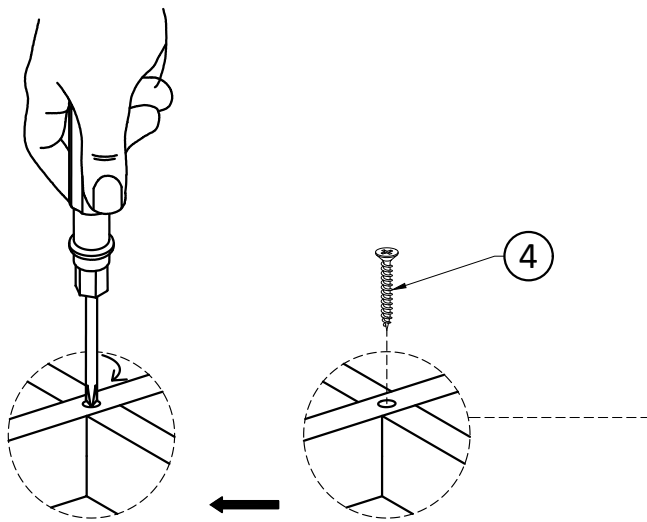

Hardware Description

ALLEN KEY BOLT
M6 X 50 mm
QTY 16

LOCK WASHER
Ø10 / Ø6 X 2 mm
QTY 16

WASHER
Ø16 / Ø6 X 2 mm
QTY 16

PHILLIPS SCREW
M4 X 30 mm
QTY 2

PHILLIPS SCREW
M4 X 15 mm
QTY 8

BRACKET
QTY 2

ALLEN KEY
QTY 2

Required -
Phillips screwdriver
Not Included

Step 1

1. Attach Legs (B), (C) to Chair Seat (A) using Bolts (1), Lock Washers (2) and Washers (3) through guide holes.
2. Use Allen Key (7) to tighten Bolts. Do not over-tighten.

Step 2

1. Use Phillips Screw ④ to attach the support bars of the Legs.
2. Attach Bracket ⑥ to the support bars of the legs using Phillips Screws ⑤.
3. Use Phillips Screwdriver to tighten screws. Do not over-tighten.