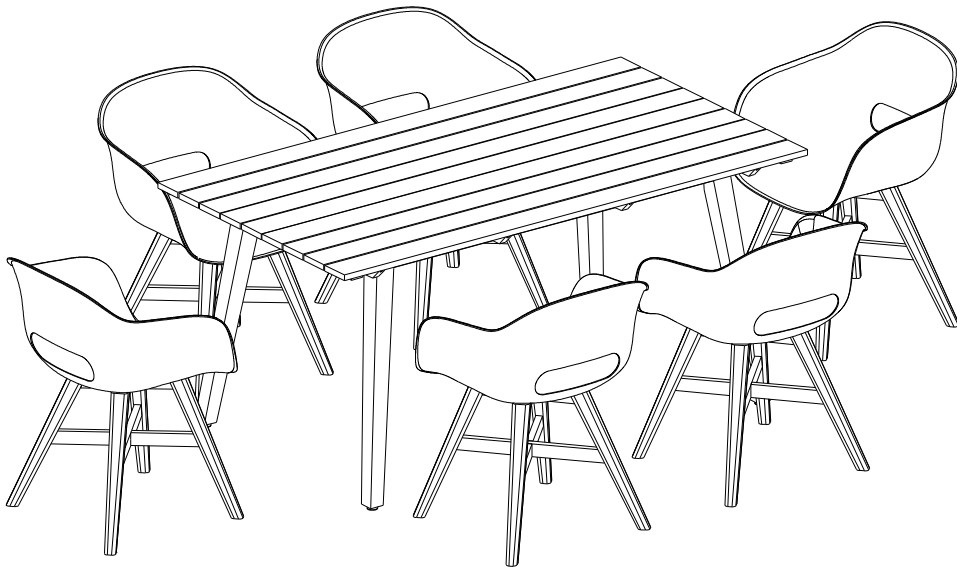

SIMPLIHOME®

Kona / Nina / Zora

7 Piece Outdoor Dining Set

MODEL # AXCPTDS7-KON-TP

brooklyn + max™ 

WyndenHall™
HOME DECOR

SIMPLIHOME®

Great quality is a right.