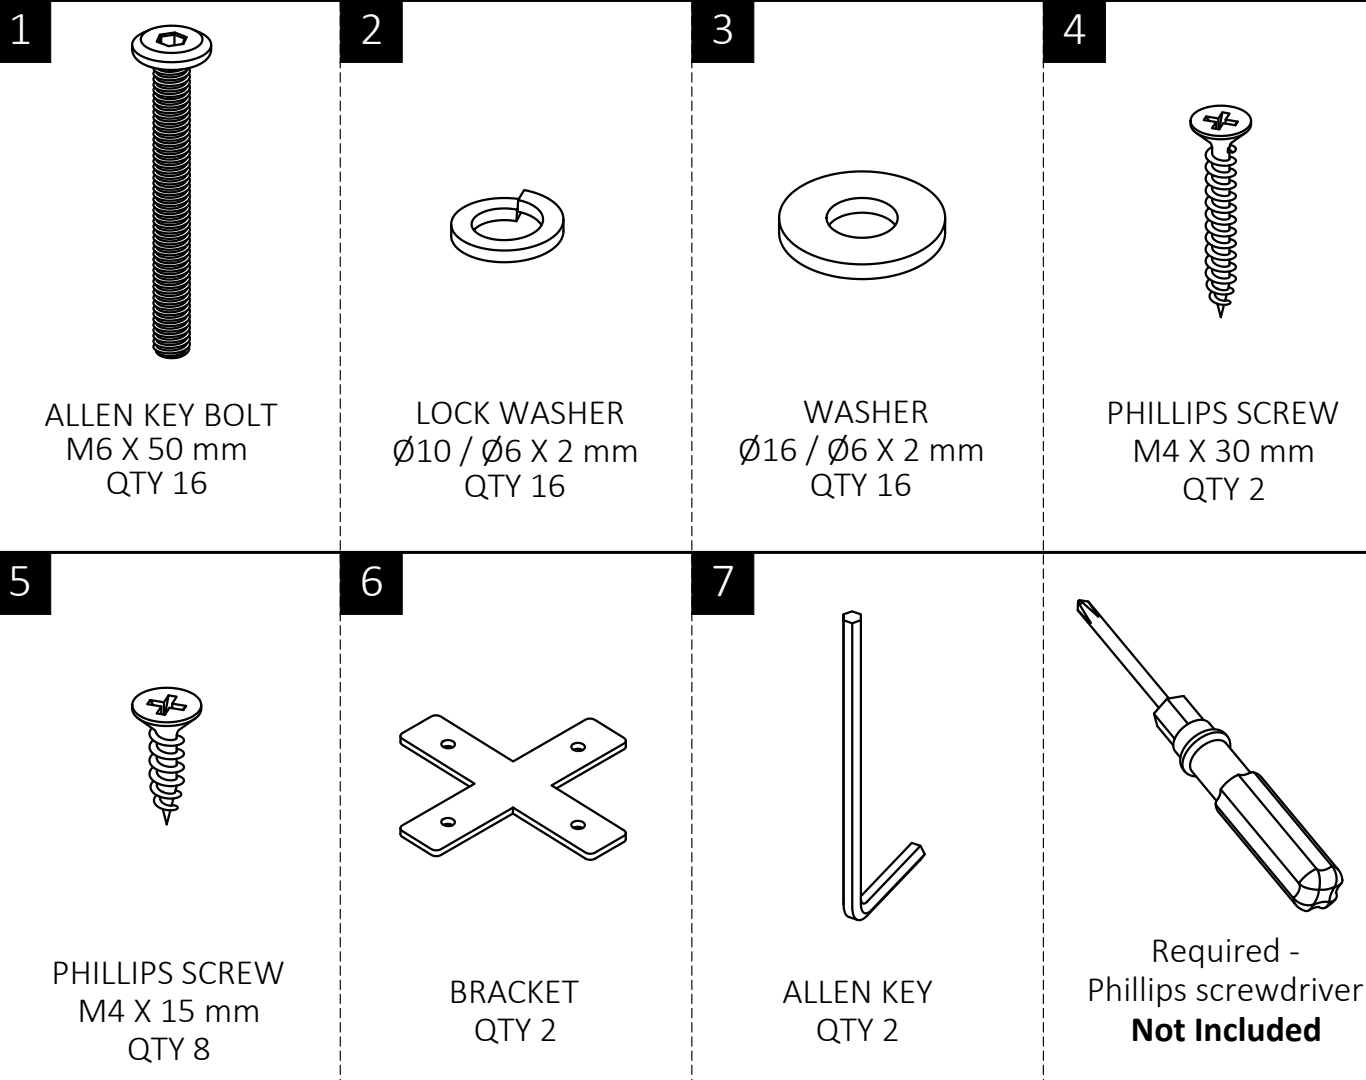

WASHER
Ø19 / Ø8 X 1 mm
QTY 8

LOCK WASHER
Ø13 / Ø8 X 1 mm
QTY 8

NUT
M8
QTY 8

WRENCH
WR13
QTY 1

Step 1

1. Attach Legs (B) to Table Top (A) using Washers (1), Lock Washers (2) and Nuts (3) through guide holes.
2. Use Wrench (4) to tighten Nuts. Do not over-tighten.

Hardware Description

ALLEN KEY BOLT
M6 X 50 mm
QTY 16

LOCK WASHER
Ø10 / Ø6 X 2 mm
QTY 16

WASHER
Ø16 / Ø6 X 2 mm
QTY 16

PHILLIPS SCREW
M4 X 30 mm
QTY 2

PHILLIPS SCREW
M4 X 15 mm
QTY 8

BRACKET
QTY 2

ALLEN KEY
QTY 2

Required -
Phillips screwdriver
Not Included

Step 1

1. Attach Legs (B), (C) to Chair Seat (A) using Bolts (1), Lock Washers (2) and Washers (3) through guide holes.
2. Use Allen Key (7) to tighten Bolts. Do not over-tighten.