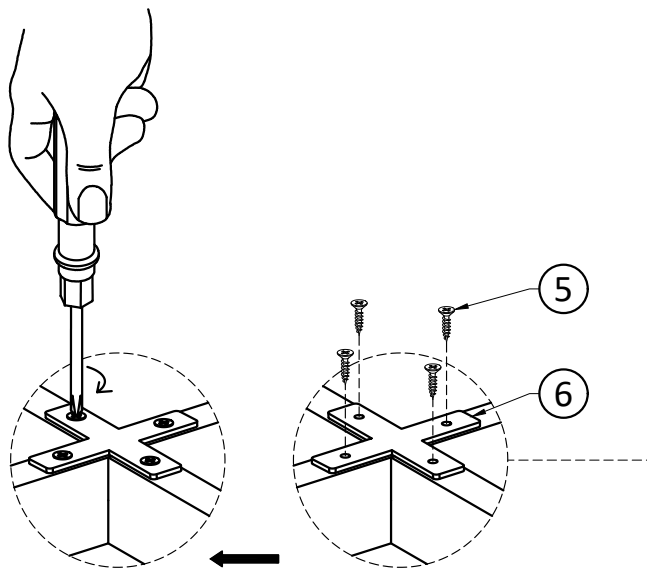

Hardware Description

ALLEN KEY BOLT
M6 X 50 mm
QTY 16

LOCK WASHER
Ø10 / Ø6 X 2 mm
QTY 16

WASHER
Ø16 / Ø6 X 2 mm
QTY 16

PHILLIPS SCREW
M4 X 30 mm
QTY 2

PHILLIPS SCREW
M4 X 15 mm
QTY 8

BRACKET
QTY 2

ALLEN KEY
QTY 2

Required -
Phillips screwdriver
Not Included

Step 1

1. Attach Legs (B), (C) to Chair Seat (A) using Bolts (1), Lock Washers (2) and Washers (3) through guide holes.
2. Use Allen Key (7) to tighten Bolts. Do not over-tighten.

Step 2

1. Use Phillips Screw ④ to attach the support bars of the Legs.
2. Attach Bracket ⑥ to the support bars of the legs using Phillips Screws ⑤.
3. Use Phillips Screwdriver to tighten screws. Do not over-tighten.