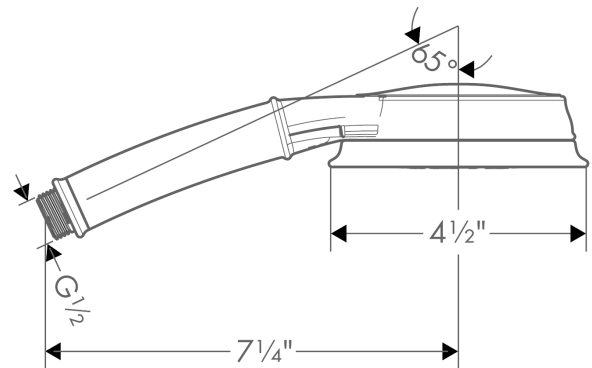

**Croma 100 Classic  
Handshower 3-Jet, 1.8 GPM**

Finishes : **polished nickel** Part no. : **04753830**

**Description**

**Features**

- 75 no-clog spray channels
- Spray modes: Full, Pulsating Massage, Intense Turbo
- Flow: 1.8 GPM (6.8 L/Min)

**Item details**

List Price \$ 133.00

**Technology**

**Compliance**

**Product image**

**Scale drawing**

**Croma 100 Classic**  
**Handshower 3-Jet, 1.8 GPM**  
Finishes : **polished nickel**    Part no. : **04753830**

Exploded drawing

Year of production: >01/18

**Croma 100 Classic**  
**Handshower 3-Jet, 1.8 GPM**  
 Finishes : **polished nickel**    Part no. : **04753830**

**Spare parts list**

Year of production: >01/18