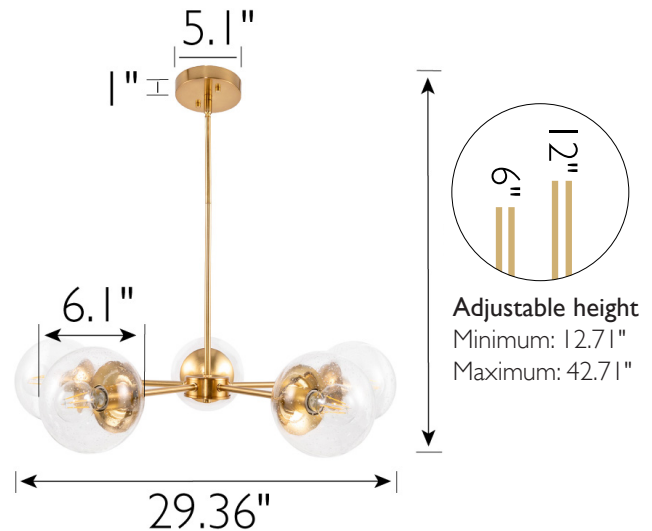

Gracelyn 5-Light Dimmable Chandelier

Satin Gold

SPECIFICATIONS

MOUNTING:	Chandelier	LED BRIGHTNESS (LUMENS):	N/A
SLOPED CEILING ADAPTABLE:	Yes	LED COLOR CORRELATED TEMPERATURE (CCT):	N/A
LAMP TYPE:	Incandescent	LED COLOR RENDERING INDEX (CRI):	N/A
BULB INCLUDED:	No	LED EFFICACY:	N/A
WATTS PER BULB:	60W	LED AVERAGE RATED LIFE:	N/A
TOTAL WATTAGE:	300W	ENERGY EFFICIENT:	No
DIMMABLE:	Yes	LIGHTING AMPS:	N/A
MATERIAL CONSTRUCTION:	Steel/Glass	VOLTAGE:	120V
ASSEMBLED DIMENSIONS:	42.71" H x 29.36" L x 29.36" D		
WEIGHT:	9.26 lbs.		
BACKPLATE DIMENSIONS:	N/A		
CANOPY/PLATE DIMENSIONS:	1.02" H x 5.12" W x 5.12" D		
GLASS/SHADE DIMENSIONS:	5.73" H x 6.11" L x 6.11" D		
GLASS/SHADE MATERIAL:	Glass		
GLASS/SHADE TYPE:	Seedy		
GLASS/SHADE COLOR:	Clear		