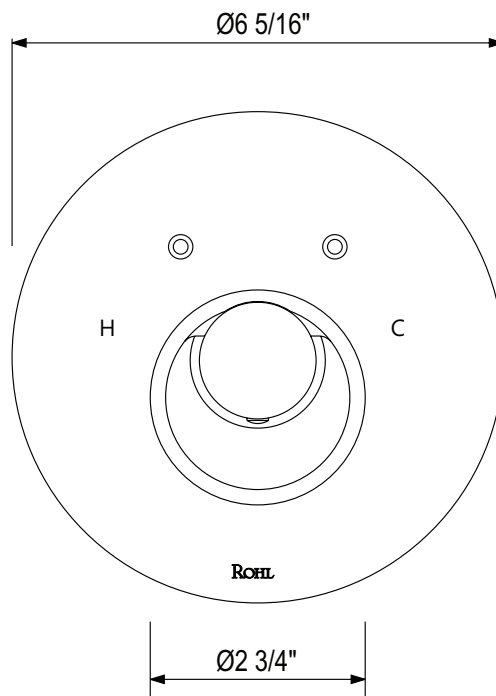

### Eclissi™

3/4" Thermostatic Trim Without Volume Control

**MODEL:** EC13W1