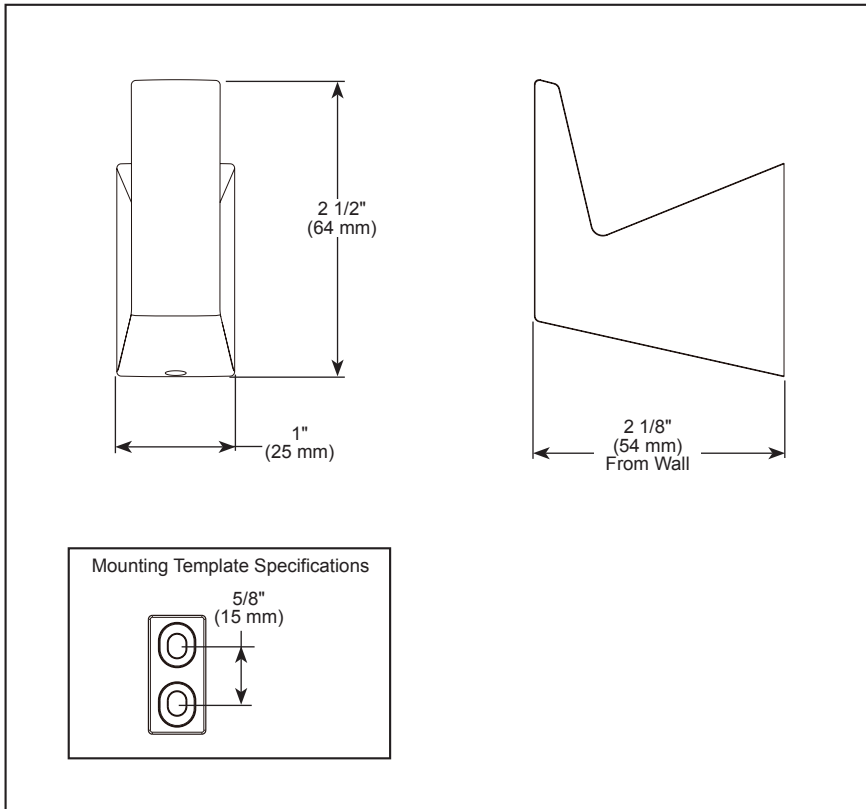

WARRANTY

- Parts and Finish – Lifetime limited warranty; or for commercial purchasers, 10 years for multi-family residential (apartments and condominiums) and 5 years for all other commercial uses, in each case from the date the product is received by the original purchaser or their authorized representative (installation contractor, etc.).
- Please go to www.deltafaucet.com for the complete details of our limited warranty.