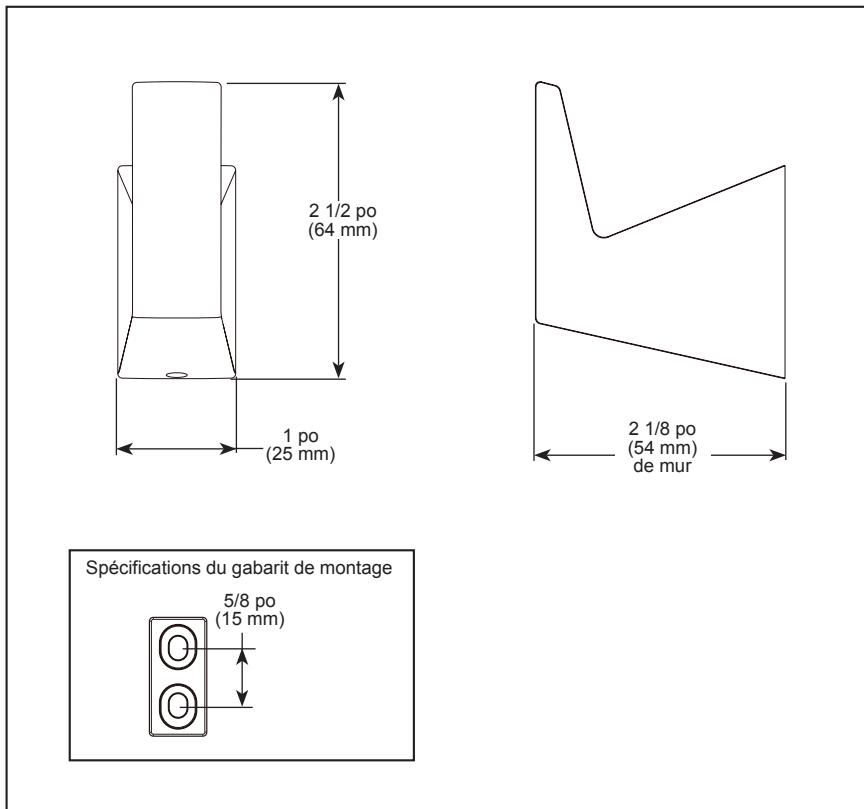

voyez ce que Delta peut faire™

ACCESSOIRES

- Collection pour salle de bain Trillian^{MD}
- Crochet pour peignoir

SPÉCIFICATIONS STANDARDS :

- Il est préférable de placer de blocage en bois derrière toutes les surfaces murales. Si le blocage en bois n'est pas disponible, les fixations suivantes sont suggérées : Carrelage/maçonnerie - Ancrages de plastique ou de plomb, Plâtre/cloison sèche - Boulons à bascule.
- Quincaillerie d'installation inclus avec le produit.

GARANTIE

- Pièces et finition – Garantie à vie limitée; ou pour les clients commerciaux, 10 ans pour les résidences multifamiliales (appartements et condominiums) et 5 ans pour tout autre usage commercial, dans tous les cas à compter de la date de réception du produit par l'acheteur initial ou son représentant autorisé (installateur, etc.).
- Veuillez consulter le site fr.deltafaucet.ca pour tous les détails de notre garantie limitée.

▲ Désigne le suffixe approprié de la finition