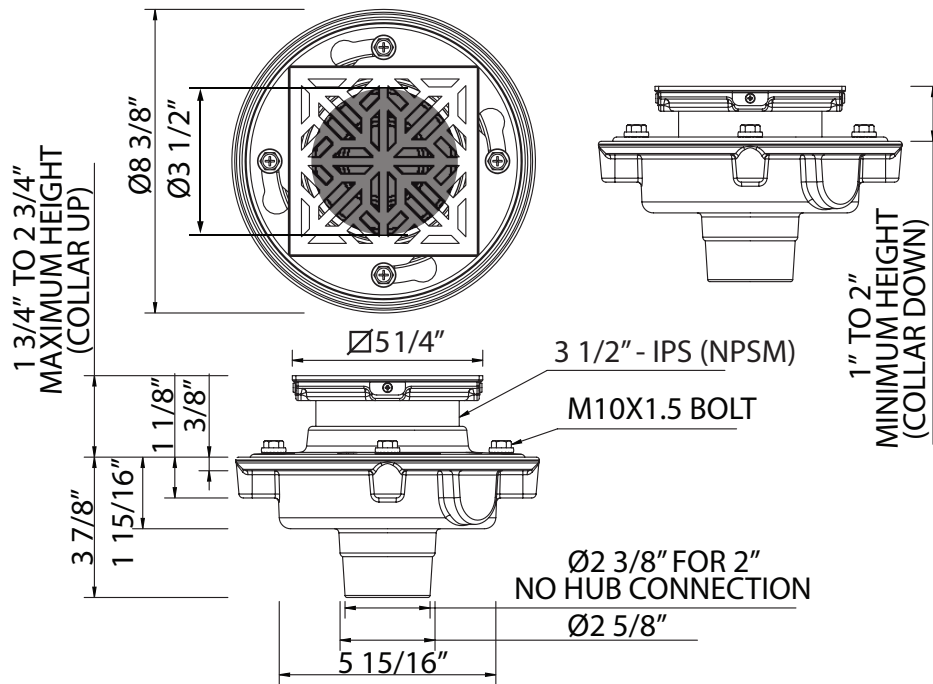

For warranty or additional information, contact:

U.S.A.
houseofrohl.com/support
1-800-777-9762

QUEBEC / MARITIMES / WESTERN CANADA
QUÉBEC / MARITIMOS / OUEST CANADIEN
QUEBEC / MARITIMOS / CANADA OCCIDENTAL
houseofrohl.ca/support
1-866-473-8442

ONTARIO
houseofrohl.ca/support
1-800-287-5354