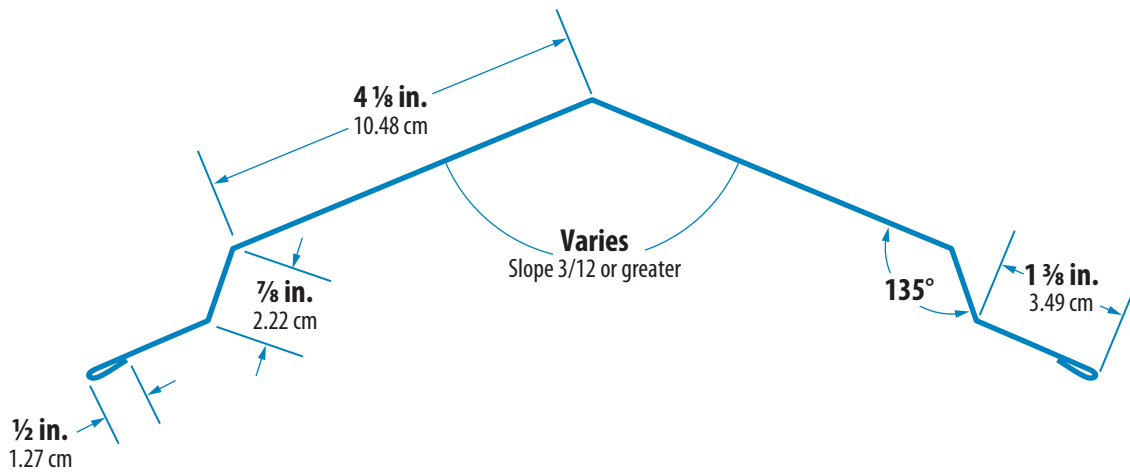

29 Gauge Galvalume Steel · 10 ft. Lengths

Galvalume Steel