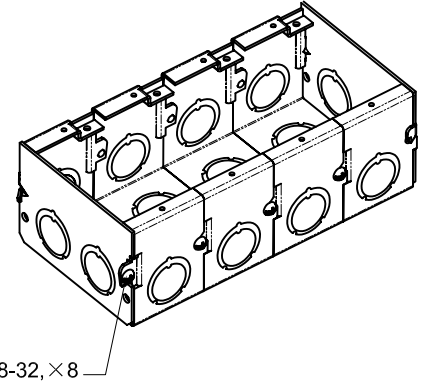

<b>SIDES</b>	<b>BOTTOM</b>
12 1/2"-3/4" MOON KNOCKOUTS	8 1/2"-3/4" MOON KNOCKOUTS
8 PCS 8-32x1/4 Screws Installed	
Material: Steel-0.0625"-G60 Galvanized	

<b>DESCRIPTION</b>
<b>TRADE REFERENCE TERMS</b>

This data sheet is for reference only .GARVIN INDUSTRIES reserves the right to make changes to the design without prior notice.

<b>STANDARD PACKING</b>	<b>GARVIN INDUSTRIES</b>		
	GANGABLE MASONRY BOX 2-1/2" DEEP		
5 PCS	TITLE		TB-425-G
	SIZE	DWG NO.	
	A4		DATA SHEET
			REV B