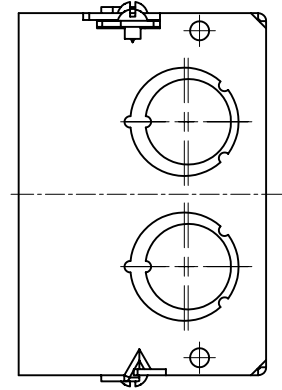

<b>SIDES</b>	<b>BOTTOM</b>
12 1/2"-3/4" MOON KNOCKOUTS	8 1/2"-3/4" MOON KNOCKOUTS
8 PCS 8-32x1/4 Screws Installed	
Material: Steel-0.0625"-G60 Galvanized	

<b>DESCRIPTION</b>
<b>TRADE REFERENCE TERMS</b>

This data sheet is for reference only .GARVIN INDUSTRIES reserves the right to make changes to the design without prior notice.

<b>STANDARD PACKING</b>	<b>GARVIN INDUSTRIES</b>		
	GANGABLE MASONRY BOX 2-1/2" DEEP		
5 PCS	TITLE		TB-425-G
	SIZE	DWG NO.	
	A4		DATA SHEET
			REV B