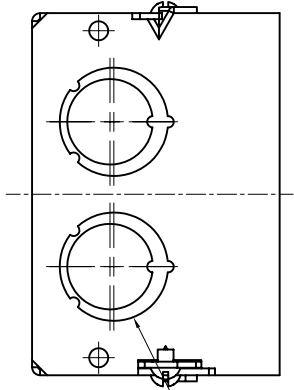

<b>SIDES</b>	<b>BOTTOM</b>
12 1/2"-3/4" MOON KNOCKOUTS	8 1/2"-3/4" MOON KNOCKOUTS
8 PCS 8-32x1/4 Screws Installed	
Material: Steel-0.0625"-G60 Galvanized	

<b>DESCRIPTION</b>
<b>TRADE REFERENCE TERMS</b>

This data sheet is for reference only .GARVIN INDUSTRIES reserves the right to make changes to the design without prior notice.

<b>STANDARD PACKING</b>	<b>GARVIN INDUSTRIES</b>		
	GANGABLE MASONRY BOX 2-1/2" DEEP		
5 PCS	TITLE		TB-425-G
	SIZE	DWG NO.	
	A4		DATA SHEET
			REV B