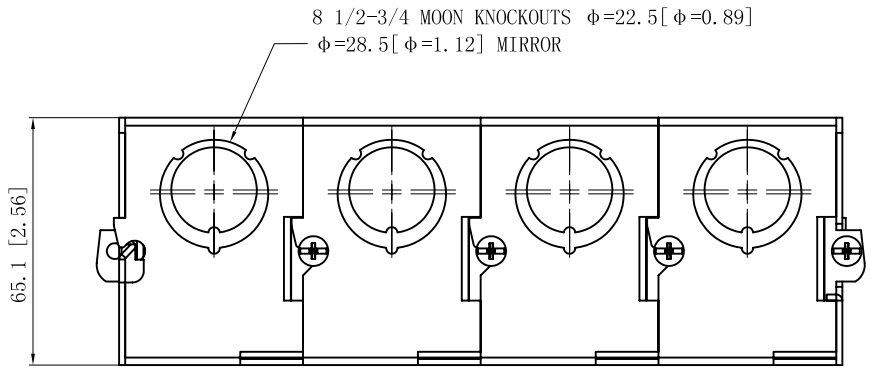

<b>SIDES</b>	<b>BOTTOM</b>
12 1/2"-3/4" MOON KNOCKOUTS	8 1/2"-3/4" MOON KNOCKOUTS
8 PCS 8-32x1/4 Screws Installed	
Material: Steel-0.0625"-G60 Galvanized	

<b>DESCRIPTION</b>
<b>TRADE REFERENCE TERMS</b>

This data sheet is for reference only .GARVIN INDUSTRIES reserves the right to make changes to the design without prior notice.

<b>STANDARD PACKING</b>	<b>GARVIN INDUSTRIES</b>		
	GANGABLE MASONRY BOX 2-1/2" DEEP		
5 PCS	TITLE		TB-425-G
	SIZE	DWG NO.	
	A4		DATA SHEET
			REV B