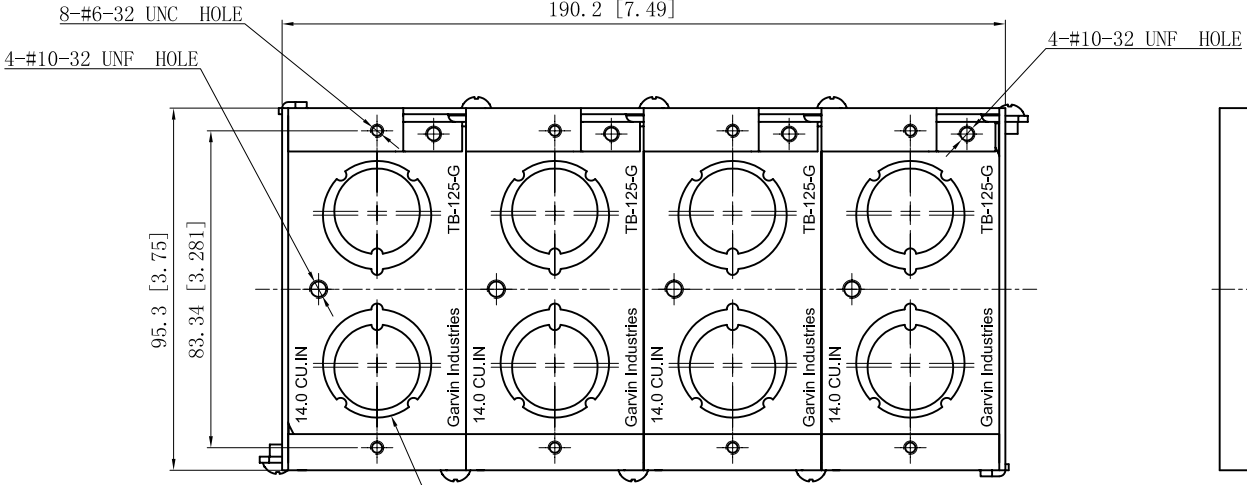

<b>SIDES</b>	<b>BOTTOM</b>
12 1/2"-3/4" MOON KNOCKOUTS	8 1/2"-3/4" MOON KNOCKOUTS
8 PCS 8-32x1/4 Screws Installed	
Material: Steel-0.0625"-G60 Galvanized	

<b>DESCRIPTION</b>
<b>TRADE REFERENCE TERMS</b>

This data sheet is for reference only .GARVIN INDUSTRIES reserves the right to make changes to the design without prior notice.

<b>STANDARD PACKING</b>	<b>GARVIN INDUSTRIES</b>		
	GANGABLE MASONRY BOX 2-1/2" DEEP		
5 PCS	TITLE		TB-425-G
	SIZE	DWG NO.	
	A4		DATA SHEET
			REV B