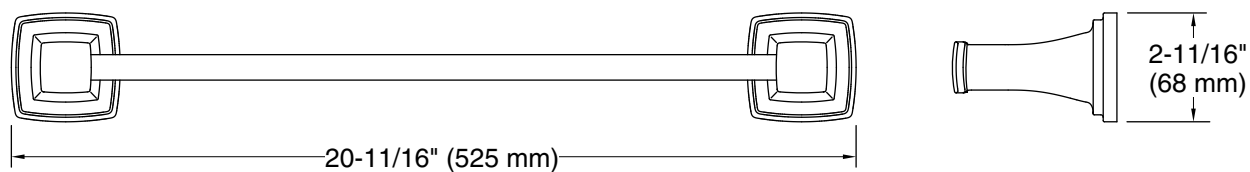

Features

- 18" (457 mm) bar
- Coordinates with other products in the Riff collection

Material

- Premium metal construction for durability and reliability
- KOHLER finishes resist corrosion and tarnishing

Technical Information

All product dimensions are nominal.

Material: Zinc, Stainless Steel