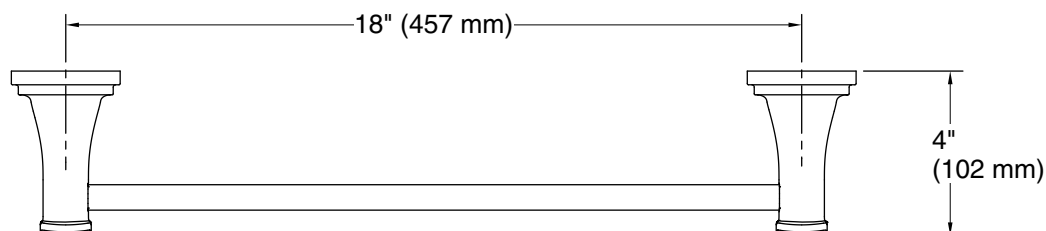

Features

- 18" (457 mm) bar
- Coordinates with other products in the Riff collection

Material

- Premium metal construction for durability and reliability
- KOHLER finishes resist corrosion and tarnishing

Technical Information

All product dimensions are nominal.

Material: Zinc, Stainless Steel