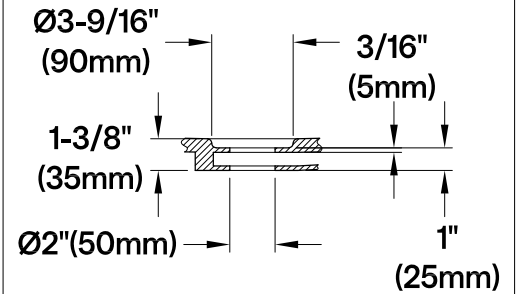

## 51" Acrylic Freestanding Tub with Drain

M12 x 92 (6 pcs)

### Drain Hole Size

SCALE (2:1)

### View B

SCALE (3:1)