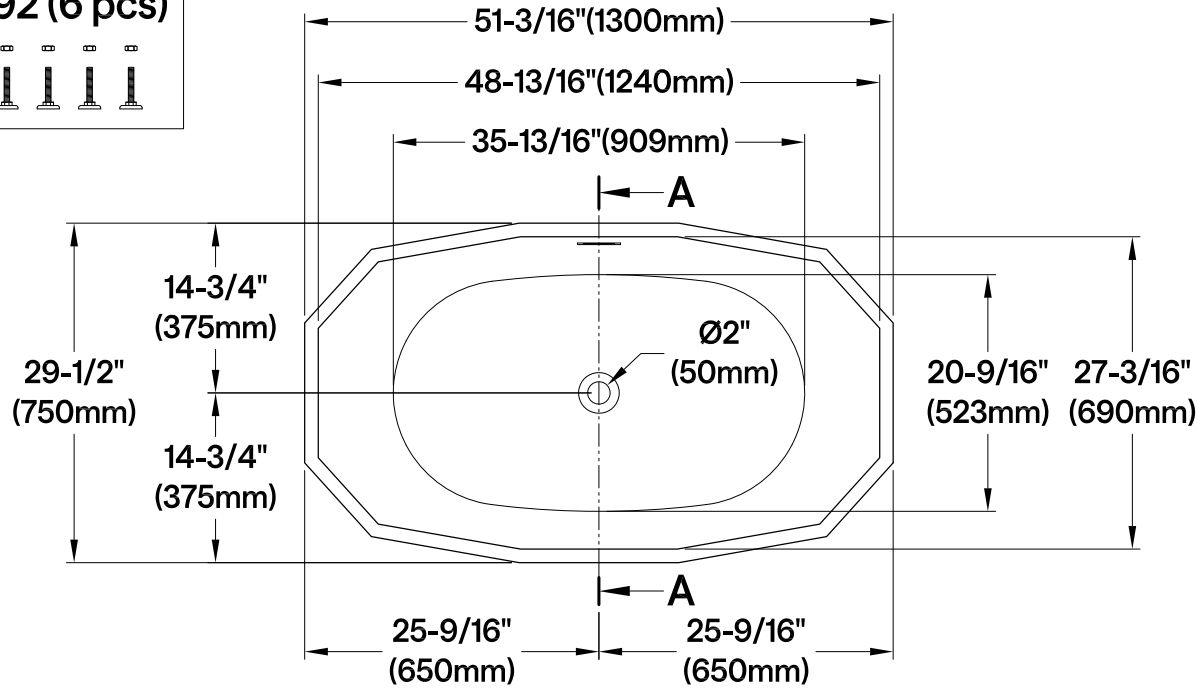

## 51" Acrylic Freestanding Tub with Drain

M12 x 92 (6 pcs)

### Drain Hole Size

SCALE (2:1)

### View B

SCALE (3:1)