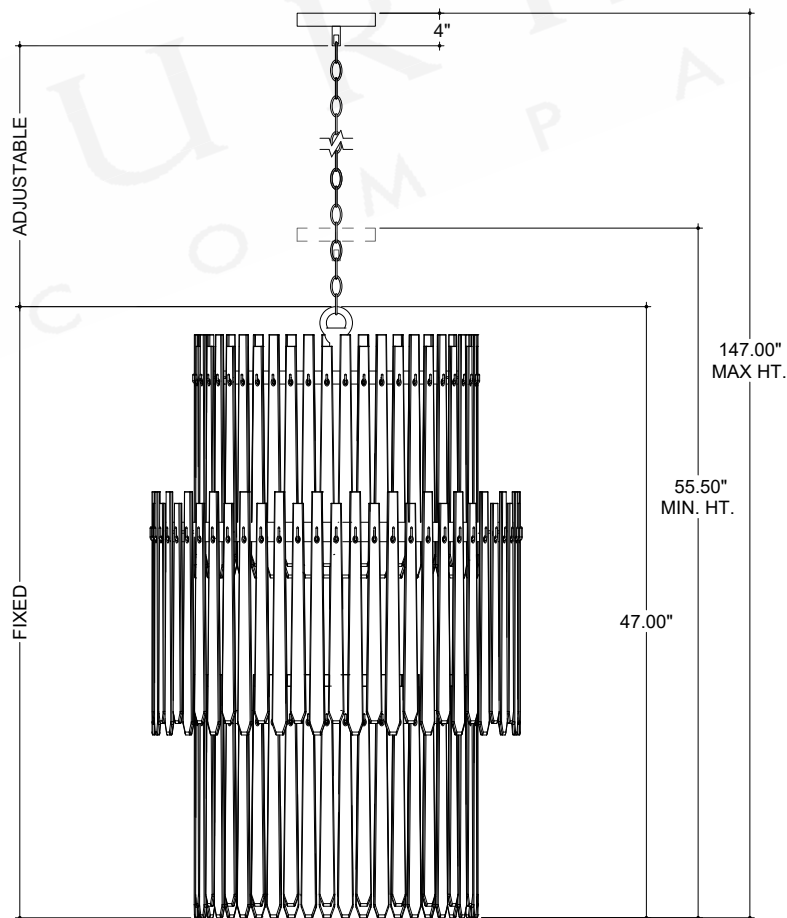

ITEM: 9000-1235

Overall Dimensions

Height: 47"

Diameter: 29"

TOP VIEW

CANOPY DETAIL

FRONT VIEW