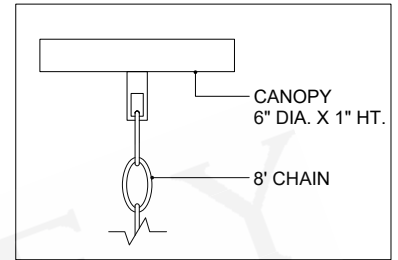

ITEM: 9000-1235

Overall Dimensions

Height: 47"

Diameter: 29"

TOP VIEW

CANOPY DETAIL

FRONT VIEW