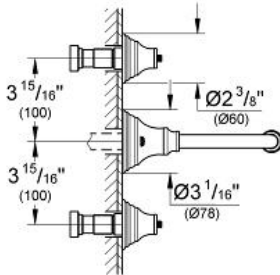

BRIDGEFORD Three-hole basin mixer 1/2"

MODEL # 20135

Pure Freude an Wasser

GROHE

GROHE America, Inc | 200 North Gary Avenue, Suite G, Roselle, IL 60172
Phone: +1 (800) 444-7643 | Fax: +1 (800) 225-2778 | us-customerservice@grohe.com

Product Description: Three-hole basin mixer 1/2"

Standard Specification:

- Wall mount
- Handles sold separately
- 7 1/16" (180 mm) spout reach
- Requires Vessel Rough-In Valve (33 885)
- **GROHE StarLight®** finish
- Max flow rate: 1.2 gpm (4.56 L/min)