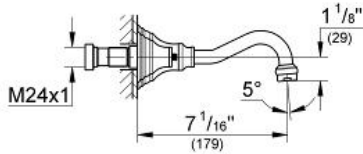

Product Description: Three-hole basin mixer 1/2"

Standard Specification:

- Wall mount
- Handles sold separately
- 7 1/16" (180 mm) spout reach
- Requires Vessel Rough-In Valve (33 885)
- **GROHE StarLight®** finish
- Max flow rate: 1.2 gpm (4.56 L/min)