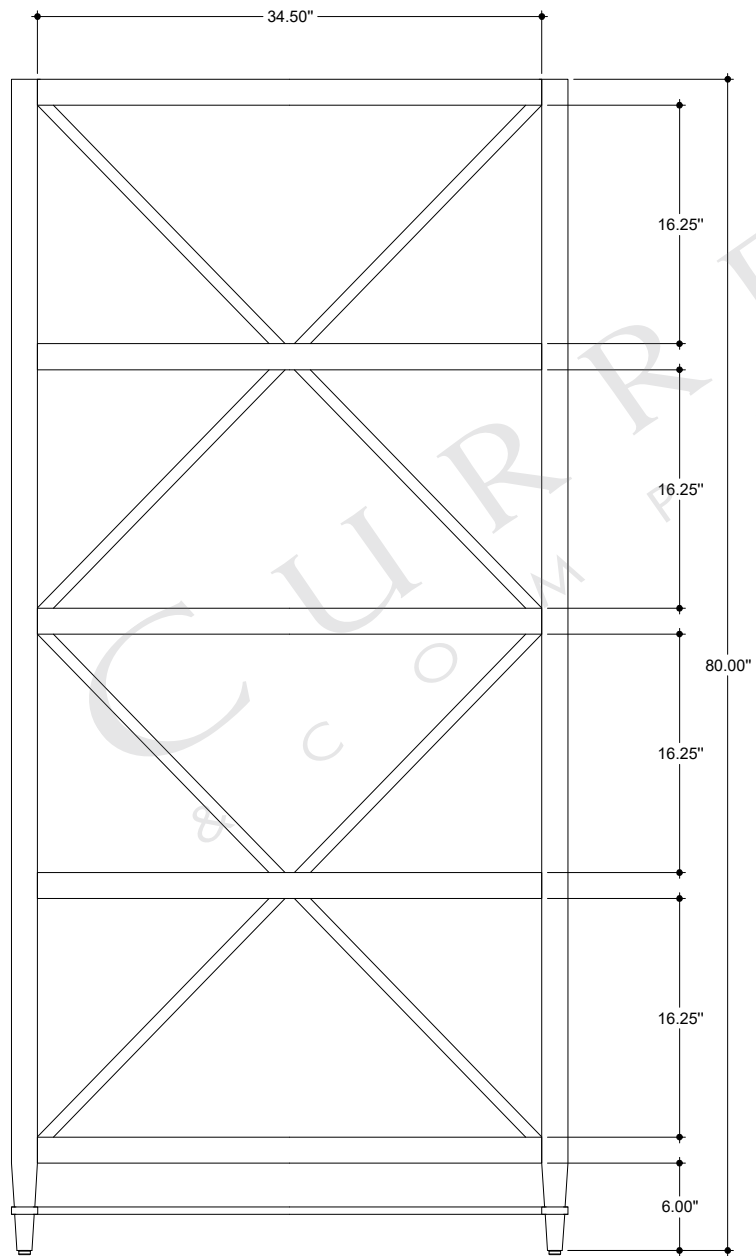

TOP VIEW

FRONT VIEW

SIDE VIEW

3000-0154

ALL WORK © 2020 CURREY & COMPANY