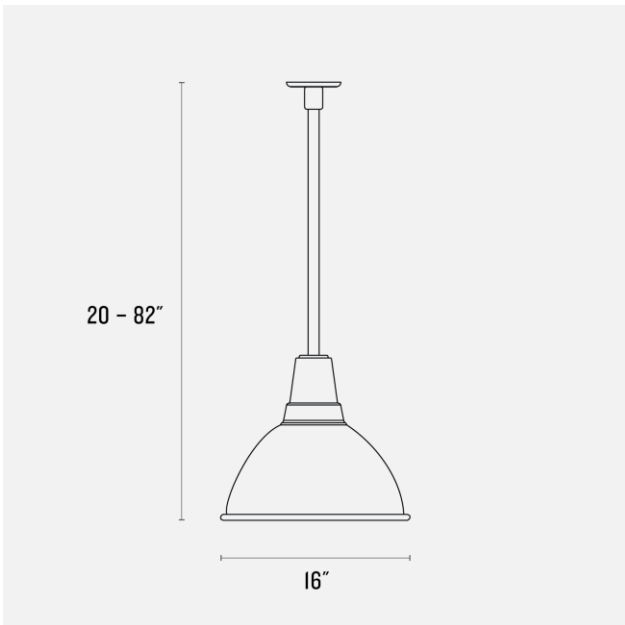

Application: Pendant

Product Origin: Processed and assembled in Portland, Oregon using ethically-sourced domestic and global components.

UL Listed: Yes

Wattage: 13 W

Voltage: 120 Volts

Location Rating: Damp

Dimensions:

Choice of Length: 20 - 82"

Overall: 16" W

Canopy: 1.75" H x 4.75" W

Materials: Aluminum, Steel

Details:

- No bulb required - Includes a self-contained LED module
- Factory Black and Factory White feature a white interior
- Fixture length includes cage if one is selected

Brightness: 910 Lumens

Hour Life: 50,000 hrs

Color Temperature: 3000K

Color Rendering Index: 80 CRI

One year guarantee