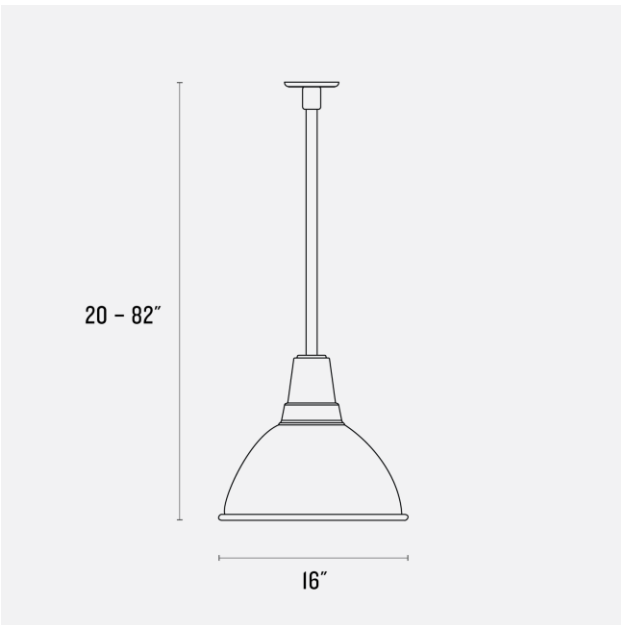

SCHOOLHOUSE

Factory 7 Rod Pendant

Application: Pendant

Product Origin: Processed and assembled in Portland, Oregon using ethically-sourced domestic and global components.

UL Listed: Yes

Max Wattage: 150 W

Voltage: 120/220V

Location Rating: Damp

Dimensions:

Choice of Length: 20 - 82"

Overall: 16" W

Canopy: 1.75" H x 4.75" W

Materials: Aluminum, Steel

Details:

- Factory Black and Factory White feature a white interior
- Fixture length includes cage if one is selected

One year guarantee