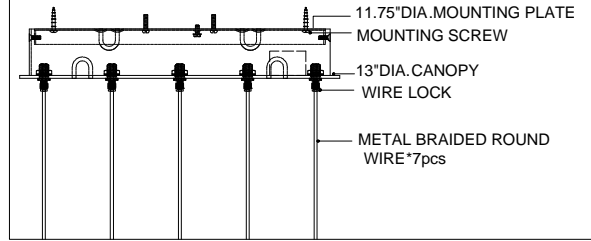

13"DIA*2.5"H.CANOPY
 11.75"DIA*0.75"H MOUNTING
 PLATE COVER
 6"DIA*4"H.SHADE

TOP VIEW

CANOPY DETAIL

FRONT VIEW