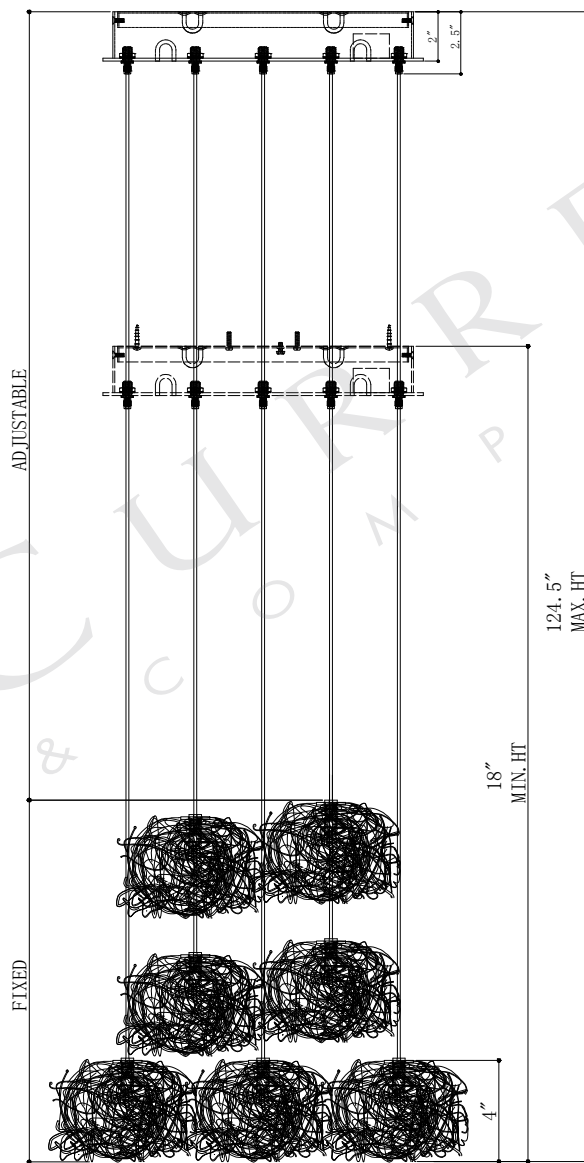

13"DIA*2.5"H.CANOPY
 11.75"DIA*0.75"H MOUNTING
 PLATE COVER
 6"DIA*4"H.SHADE

TOP VIEW

CANOPY DETAIL

FRONT VIEW