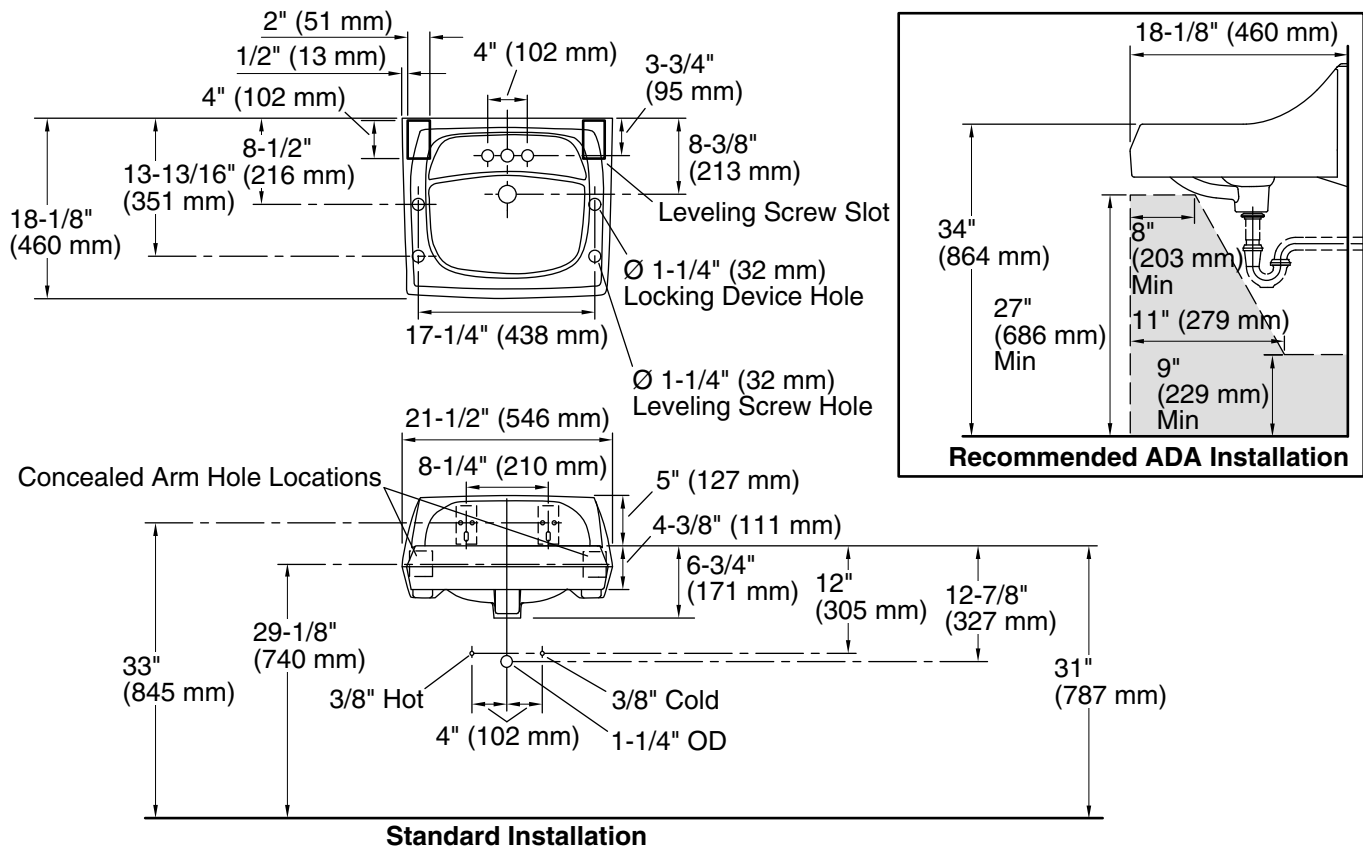

Features

- Made from premium materials that withstand high-volume usage
- 21-1/4" (540 mm) x 18-1/8" (460 mm)
- Faucet sold separately
- Includes wall hanger

Material

- Vitreous china

Installation

- Wall-mount
- Drilled for concealed arm carrier installation

Recommended Products/Accessories

K-8998 P-Trap
K-23726 Drain treatment
K-23725 Cast iron cleaner

ADA

CSA B651

Codes/Standards

ASME A112.19.2/CSA B45.1
ADA
ICC/ANSI A117.1
CSA B651

KOHLER® Vitreous China Bathroom Sink Lifetime Limited Warranty

See website for detailed warranty information.

Available Colors/Finishes

Color tiles intended for reference only.

Color	Code	Description
	0	White
	96	Biscuit
	7	Black Black™

Technical Information

All product dimensions are nominal.

Basin configuration:	Single Bowl
Center(s):	4" (102 mm)
Bowl area (Basin #1):	Length: 16" (406 mm) Width: 10" (254 mm) Water depth: 3-1/8" (79 mm)
With overflow:	Yes
Number of deck holes:	3
Faucet hole(s):	1-1/4" (32 mm)
Drain hole:	1-3/4" (44 mm)