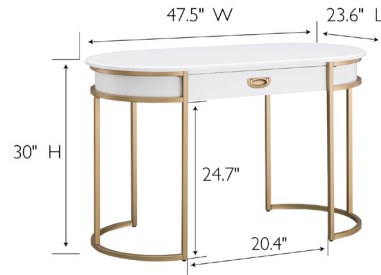

Oval Metal Leg Desk
White & Satin Gold

SPECIFICATIONS

MATERIAL CONSTRUCTION:	Wood
ASSEMBLY REQUIRED:	Yes
TOOLS NEEDED FOR ASSEMBLY:	Adjustable Wrench
ASSEMBLED DIMENSIONS:	30" H x 23.6" L x 47.5" W
ASSEMBLED WEIGHT:	53.13 lbs.
DRAWER STYLE:	1 Drawer
GLIDE STYLE:	Full Extension Ball Bearing
DWR DIMENSIONS:	2.5" H x 23.38" L x 14.38" D
DWR CONSTRUCTION:	Drop Front Lid (Keyboard)
TOP MATERIAL:	MDF
SIDES MATERIAL:	Bent wood
BASE MATERIAL:	Metal
BACK PANEL MATERIAL:	MDF
BOTTOM MATERIAL:	MDF & Bentwood
FINISH TYPE:	White & Satin Gold