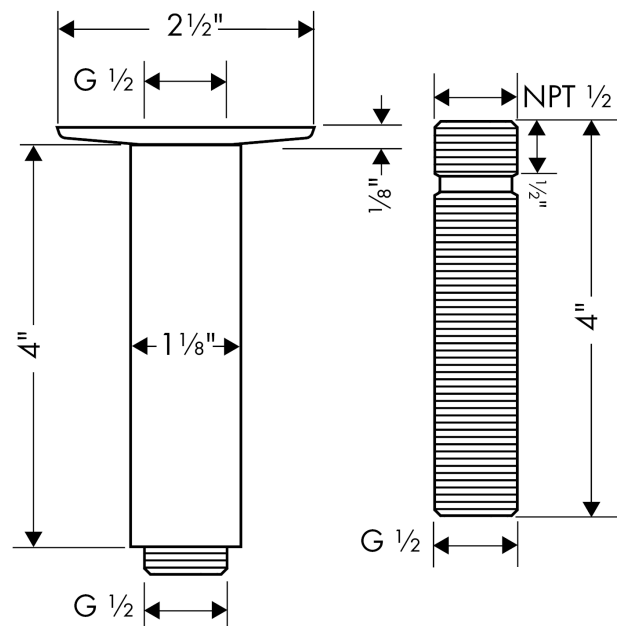

**Extension Pipe for Ceiling Mount**

Finishes : **rubbed bronze** Part no. : **27479921**

T

**Description**

**Features**

- Brass
- 1/2" NPT
- 4" pipe, Escutcheon, Includes adjustable installation nipple, Multiple pipes may be joined in series to create a longer extension

**Item details**

List Price \$ 157.00

**Compliance**

**Product image**

**Scale drawing**

**Extension Pipe for Ceiling Mount**

Finishes : **rubbed bronze** Part no. : **27479921**

T

**Exploded drawing**

Year of production: >01/18

**Extension Pipe for Ceiling Mount**

Finishes : **rubbed bronze** Part no. : **27479921**

T

**Spare parts list**

Year of production: >01/18

Pos.	Description	Part no.	Price	PU
1	escutcheon	97734920	-	1