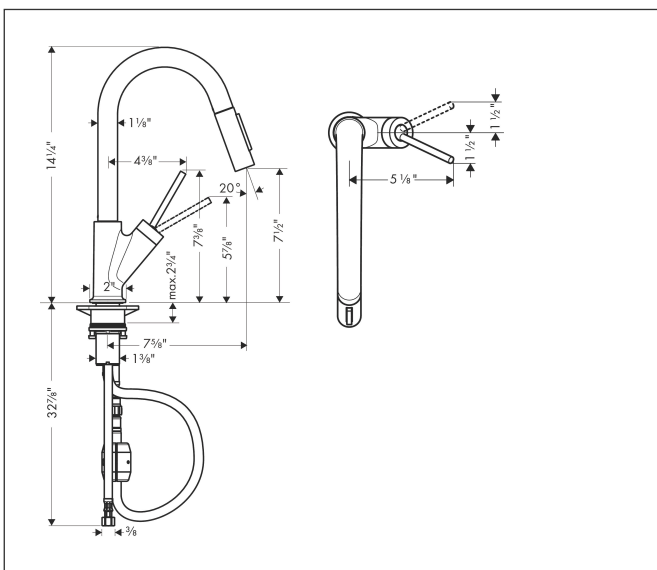

Brand AXOR  
 Art. Name **AXOR Starck** Prep Kitchen Faucet 2-Spray Pull-Down, 1.75 GPM  
 Art. Nr. 10824831  
 Surface polished nickel  
 Pos. 1

## Product Picture

## Drawing

## Features

- Projection: 235 mm
- Swivel range 150°
- Laminar and needle spray
- Toggle spray diverter
- MagFit magnetic sprayhead docking
- Deck mounted
- Flow: 1.75 GPM (6.6 L/Min)
- Joystick ceramic cartridge
- 3/8" connections
- Integrated double backflow prevention