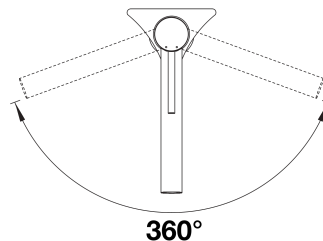

ALTA II Special colors

Warranty

BLANCO offers a limited lifetime warranty on all sinks and faucets, as well as a one-year warranty on all custom accessories.

Code/Standards Compliance

BLANCO sinks and faucets are third-party tested and certified to standards and listed by applicable certification bodies. For more information on individual product listings, contact our office or listing organization.

View our how-to videos to learn more about installing and caring for BLANCO products:
<https://www.blanco.com/us-en/service/how-to-videos/how-to-videos-for-sinks/>

Questions? Contact us today

BLANCO America, Inc.
110 Mount Holly By-Pass
Lumberton, NJ 08048

Phone & Fax
Phone: 888-668-6201
Fax: 609-668-6211

While BLANCO endeavors to provide accurate information, all dimensions are nominal, cannot be guaranteed, and are subject to change or cancellation. BLANCO assumes no responsibility for use of superseded or voided specifications.