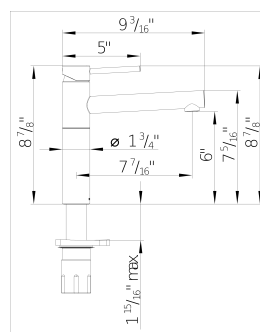

ALTA II Special colors

Warranty

BLANCO offers a limited lifetime warranty on all sinks and faucets, as well as a one-year warranty on all custom accessories.

Code/Standards Compliance

BLANCO sinks and faucets are third-party tested and certified to standards and listed by applicable certification bodies. For more information on individual product listings, contact our office or listing organization.

View our how-to videos to learn more about installing and caring for BLANCO products:
<https://www.blanco.com/us-en/service/how-to-videos/how-to-videos-for-sinks/>

Questions? Contact us today

BLANCO America, Inc.
110 Mount Holly By-Pass
Lumberton, NJ 08048

Phone & Fax
Phone: 888-668-6201
Fax: 609-668-6211

While BLANCO endeavors to provide accurate information, all dimensions are nominal, cannot be guaranteed, and are subject to change or cancellation. BLANCO assumes no responsibility for use of superseded or voided specifications.