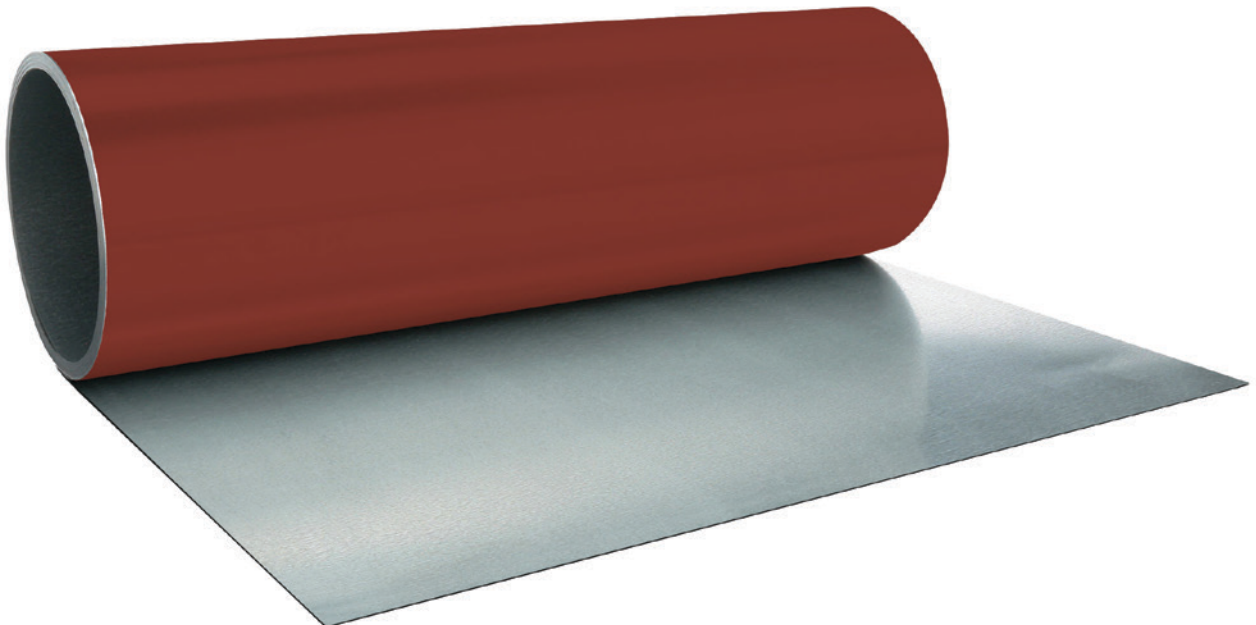

29 Gauge Galvanized Steel · 20 in. x 10 ft. · Polyester Paint over Primer

Barn Red