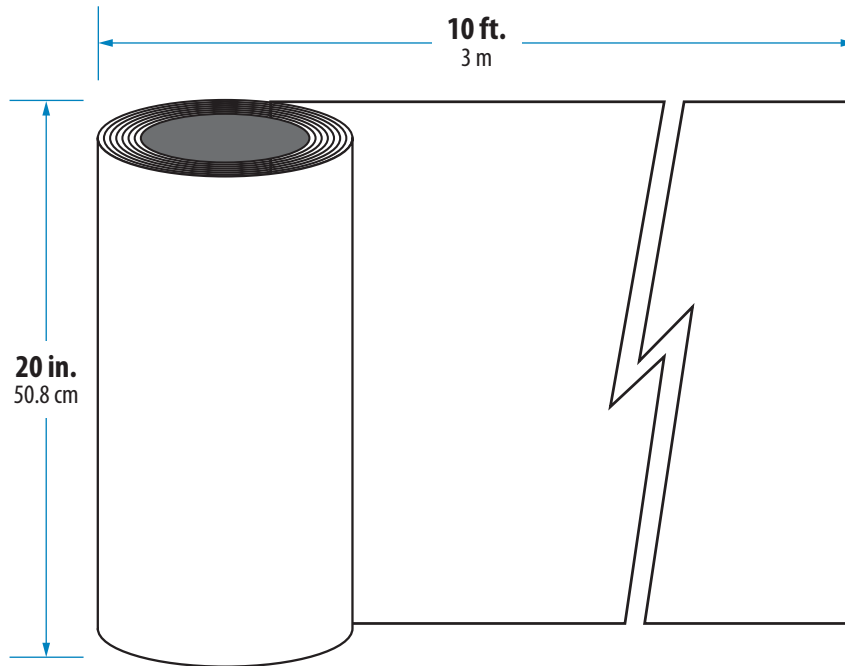

29 Gauge Galvanized Steel · 20 in. x 10 ft. · Polyester Paint over Primer

Barn Red